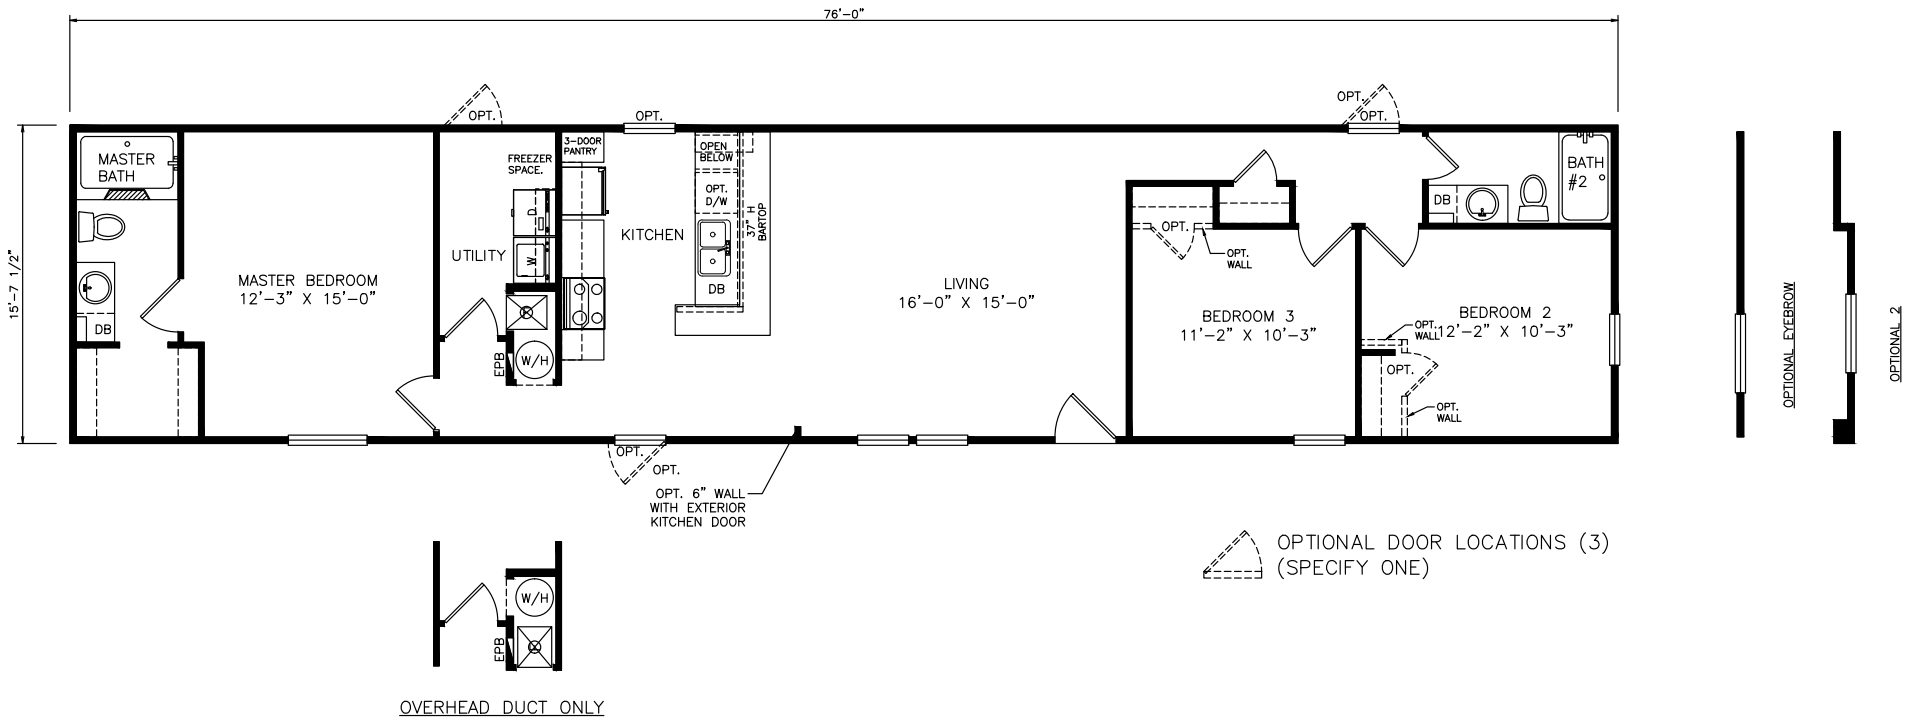

# Callic

Select Series - Single Section

1,193 SQ. FT. (Approximate) 3 Bedrooms, 2 Baths

Last Updated: 7-6-21

**FACTORY SELECT HOMES**  
4890 W. Main St.  
Farmington, NM 87401

**FSMobileHomes.com | 1-800-750-8802**