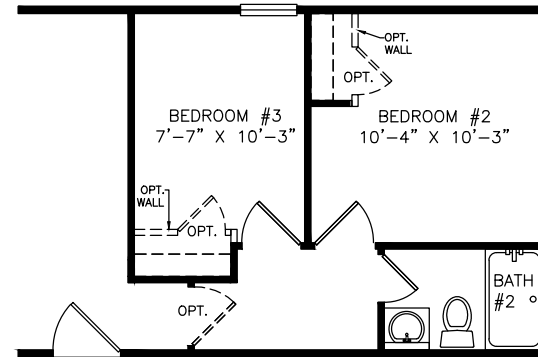

Camina

Heritage Series - Single Section

942 SQ. FT. (Approximate) 3 Bedrooms, 2 Baths

Last Updated: 7-7-21

FACTORY SELECT HOMES
4890 W. Main St.
Farmington, NM 87401

FSMobileHomes.com | 1-800-750-8802

IMPORTANT: Alta Cima Corp reserves the right to modify, cancel or substitute products or features of this event at any time without prior notice or obligation. Pictures and other promotional materials are representative and may depict or contain floor plans, square footages, elevations, options, upgrades, extra design features, decorations, floor coverings, specialty light fixtures, custom paint and wall coverings, window treatments, landscaping, sound and alarm systems, furnishings, appliances, and other designer/decorator features and amenities that are not included as part of the home and/or may not be available at all locations. Home, pricing and community information is subject to change, and homes to prior sale, at any time without notice or obligation. ©2020 Alta Cima Corp. All rights reserved.