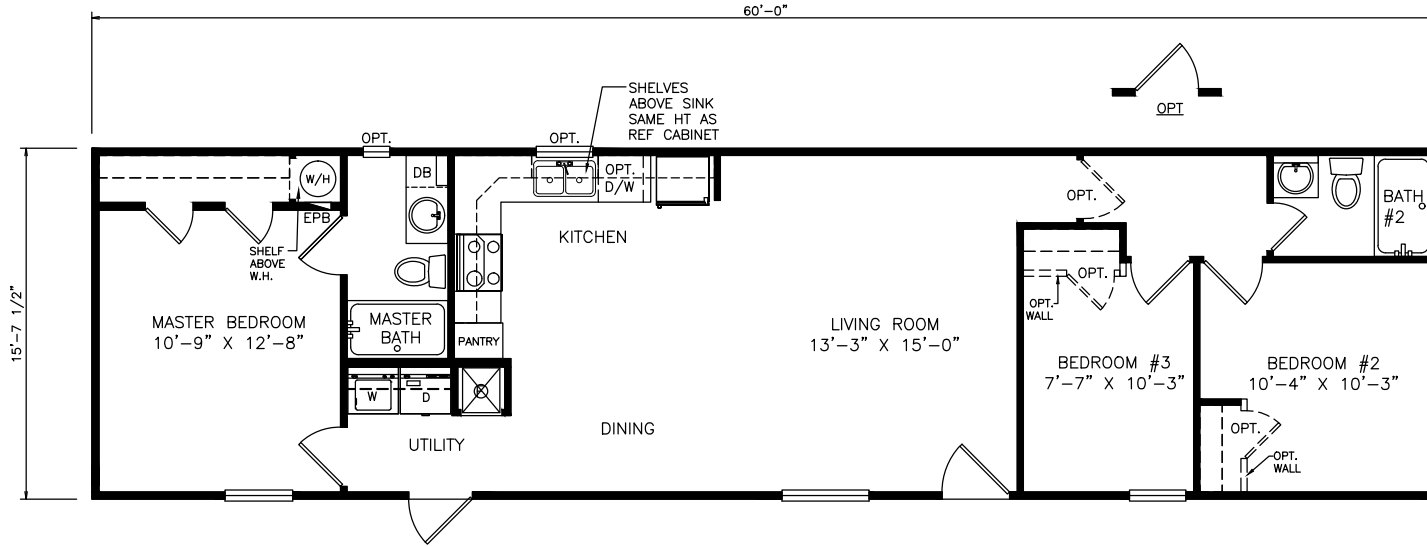

Camina

Heritage Series - Single Section

942 SQ. FT. (Approximate) 3 Bedrooms, 2 Baths

Last Updated: 7-7-21

FACTORY SELECT HOMES
4890 W. Main St.
Farmington, NM 87401

FSMobileHomes.com | 1-800-750-8802

IMPORTANT: Alta Cima Corp reserves the right to modify, cancel or substitute products or features of this event at any time without prior notice or obligation. Pictures and other promotional materials are representative and may depict or contain floor plans, square footages, elevations, options, upgrades, extra design features, decorations, floor coverings, specialty light fixtures, custom paint and wall coverings, window treatments, landscaping, sound and alarm systems, furnishings, appliances, and other designer/decorator features and amenities that are not included as part of the home and/or may not be available at all locations. Home, pricing and community information is subject to change, and homes to prior sale, at any time without notice or obligation. ©2020 Alta Cima Corp. All rights reserved.