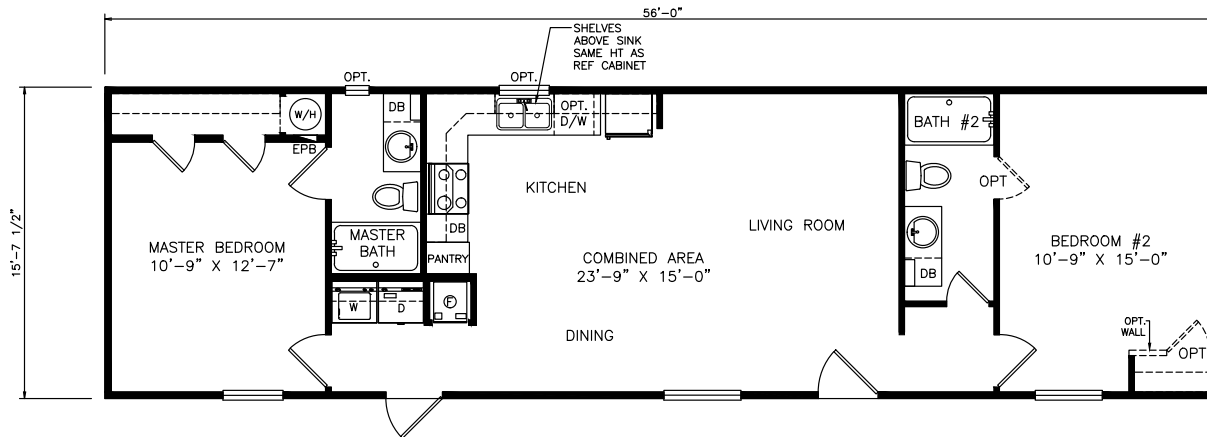

# Carrizo

Select Series - Single Section

880 SQ. FT. (Approximate) 2 Bedrooms, 2 Baths

Last Updated: 7-6-21

OPTIONAL SHOWER

OPTIONAL DOOR

OPTIONAL

**FACTORY SELECT HOMES**  
4890 W. Main St.  
Farmington, NM 87401