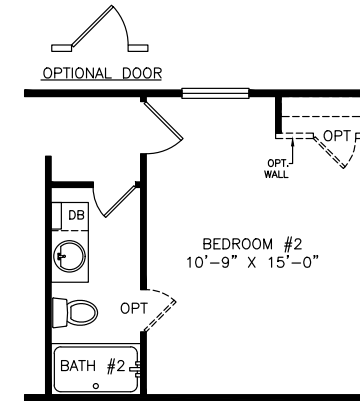

# Carrizo

Select Series - Single Section

880 SQ. FT. (Approximate) 2 Bedrooms, 2 Baths

Last Updated: 7-6-21

OPTIONAL SHOWER

OPTIONAL DOOR

OPTIONAL

**FACTORY SELECT HOMES**  
4890 W. Main St.  
Farmington, NM 87401