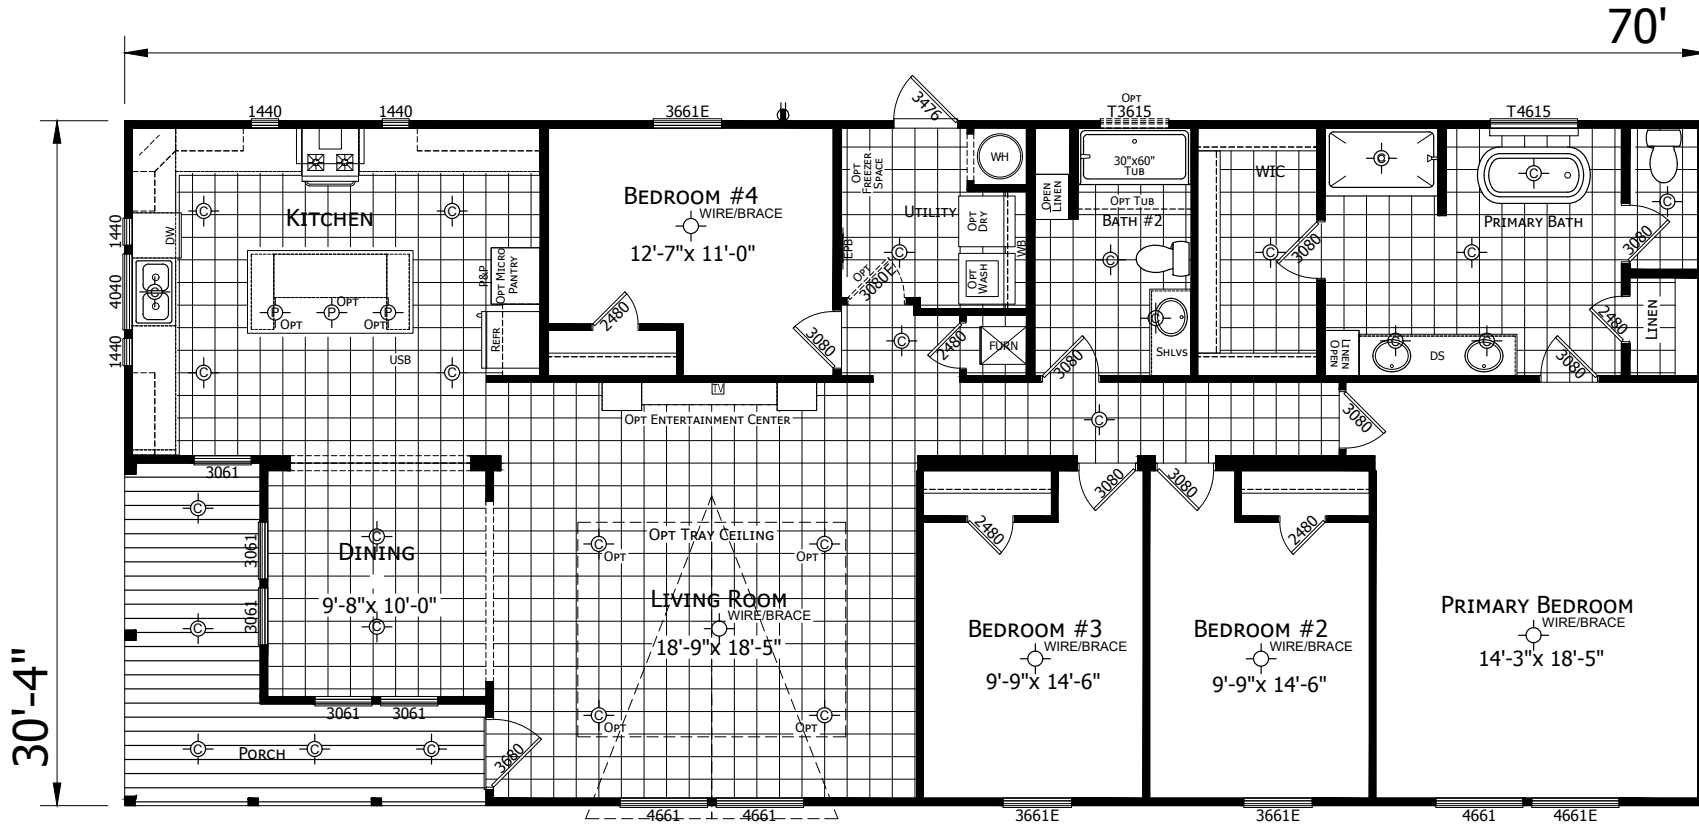

Carrolton

Innovation Series - Multi Section

1,987 SQ. FT. (Approximate) 4 Bedrooms, 2 Bath

Last Updated: 4-19-22

FACTORY SELECT HOMES
4890 W. Main St.
Farmington, NM 87401

FSMobileHomes.com | 1-800-750-8802