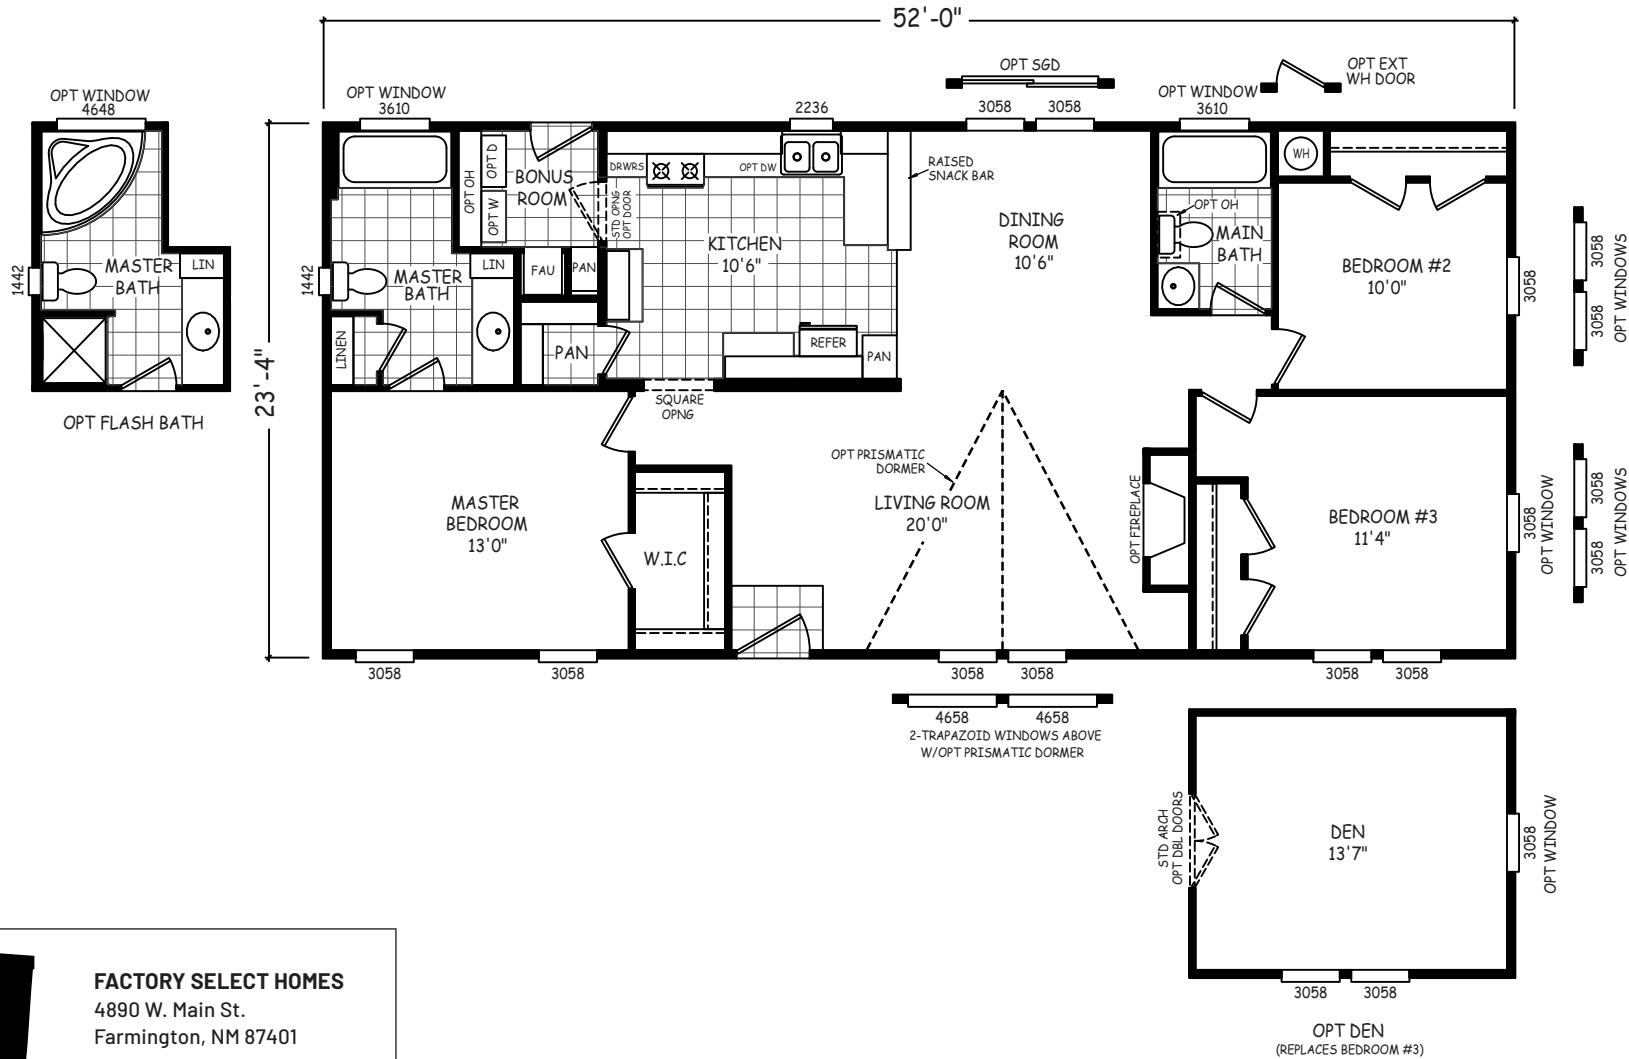

# Cloverdale

GS Series

1,213 SQ. FT. (Approximate) 3 Bedrooms, 2 Baths

Last Updated: 11-19-20

**FACTORY SELECT HOMES**  
4890 W. Main St.  
Farmington, NM 87401

**FSMobileHomes.com | 1-800-750-8802**

**IMPORTANT:** Alta Cima Corp reserves the right to modify, cancel or substitute products or features of this event at any time without prior notice or obligation. Pictures and other promotional materials are representative and may depict or contain floor plans, square footages, elevations, options, upgrades, extra design features, decorations, floor coverings, specialty light fixtures, custom paint and wall coverings, window treatments, landscaping, sound and alarm systems, furnishings, appliances, and other designer/decorator features and amenities that are not included as part of the home and/or may not be available at all locations. Home, pricing and community information is subject to change, and homes to prior sale, at any time without notice or obligation. ©2020 Alta Cima Corp. All rights reserved.