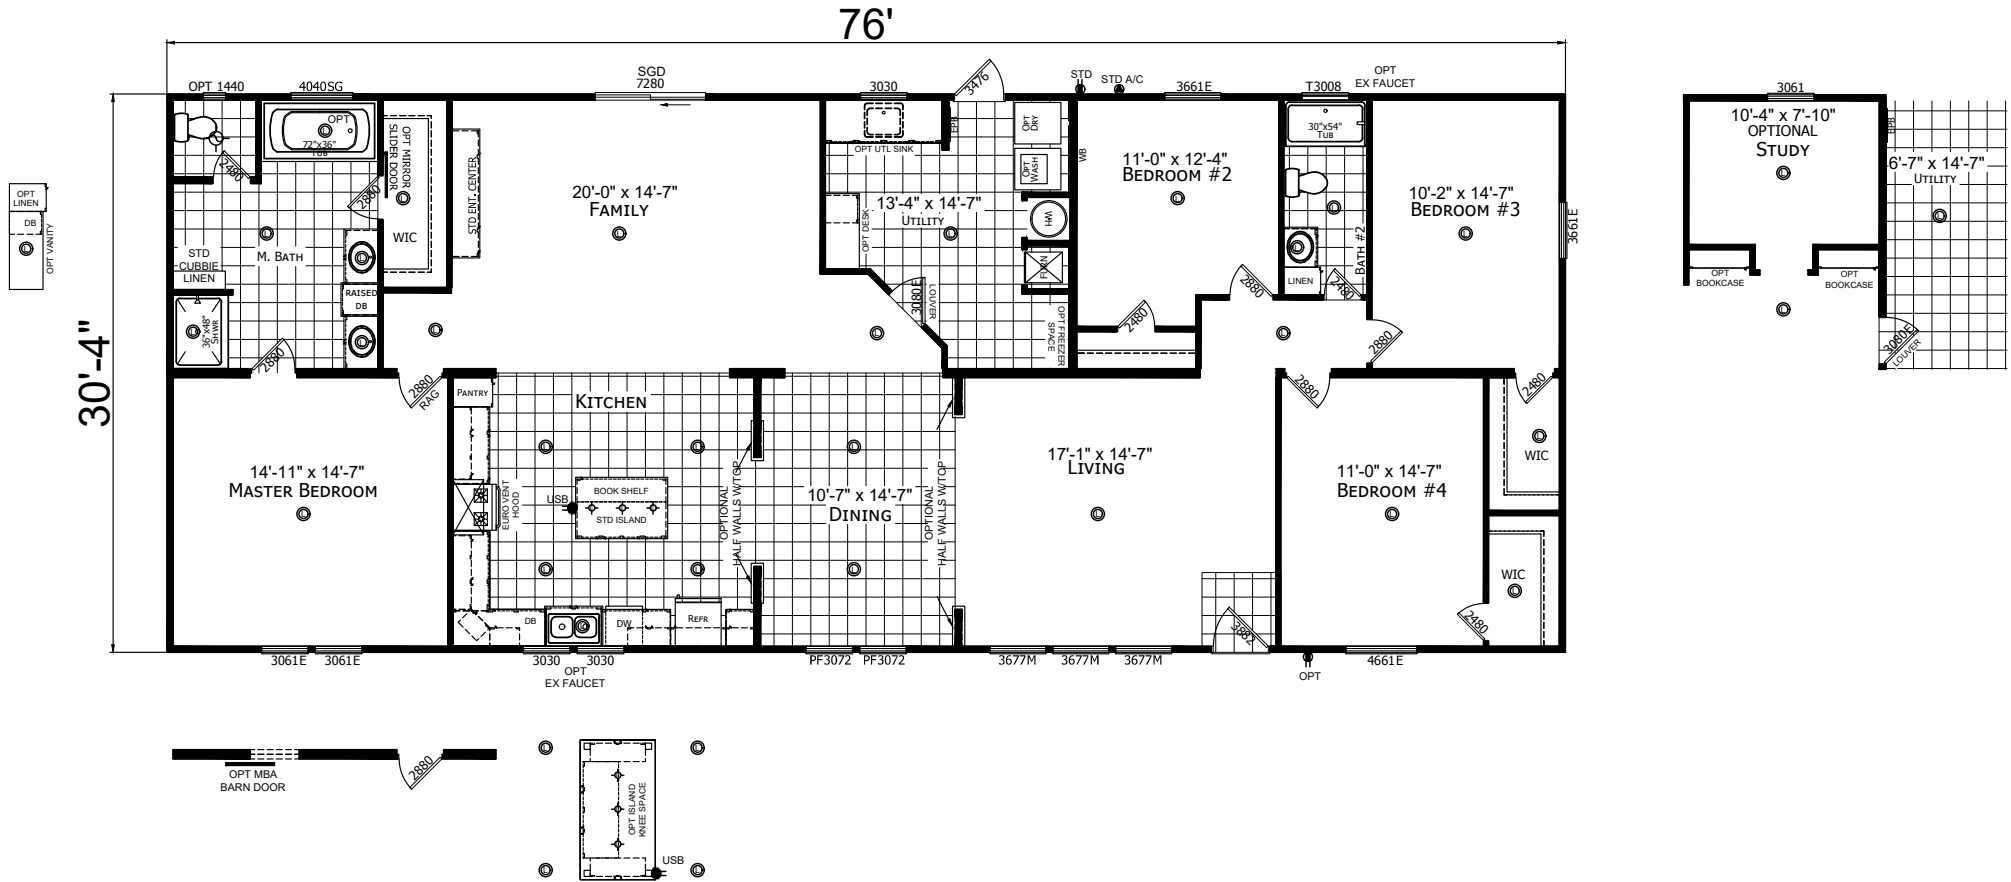

Cloverwood

Select Series - Multi Section by Champion Homes | Burleson, TX

2,305 SQ. FT. (Approximate) 4 Bedroom, 2 Bath

Last Updated: 6-14-21

30'-4"

76'

FACTORY SELECT HOMES
4890 W. Main St.
Farmington, NM 87401