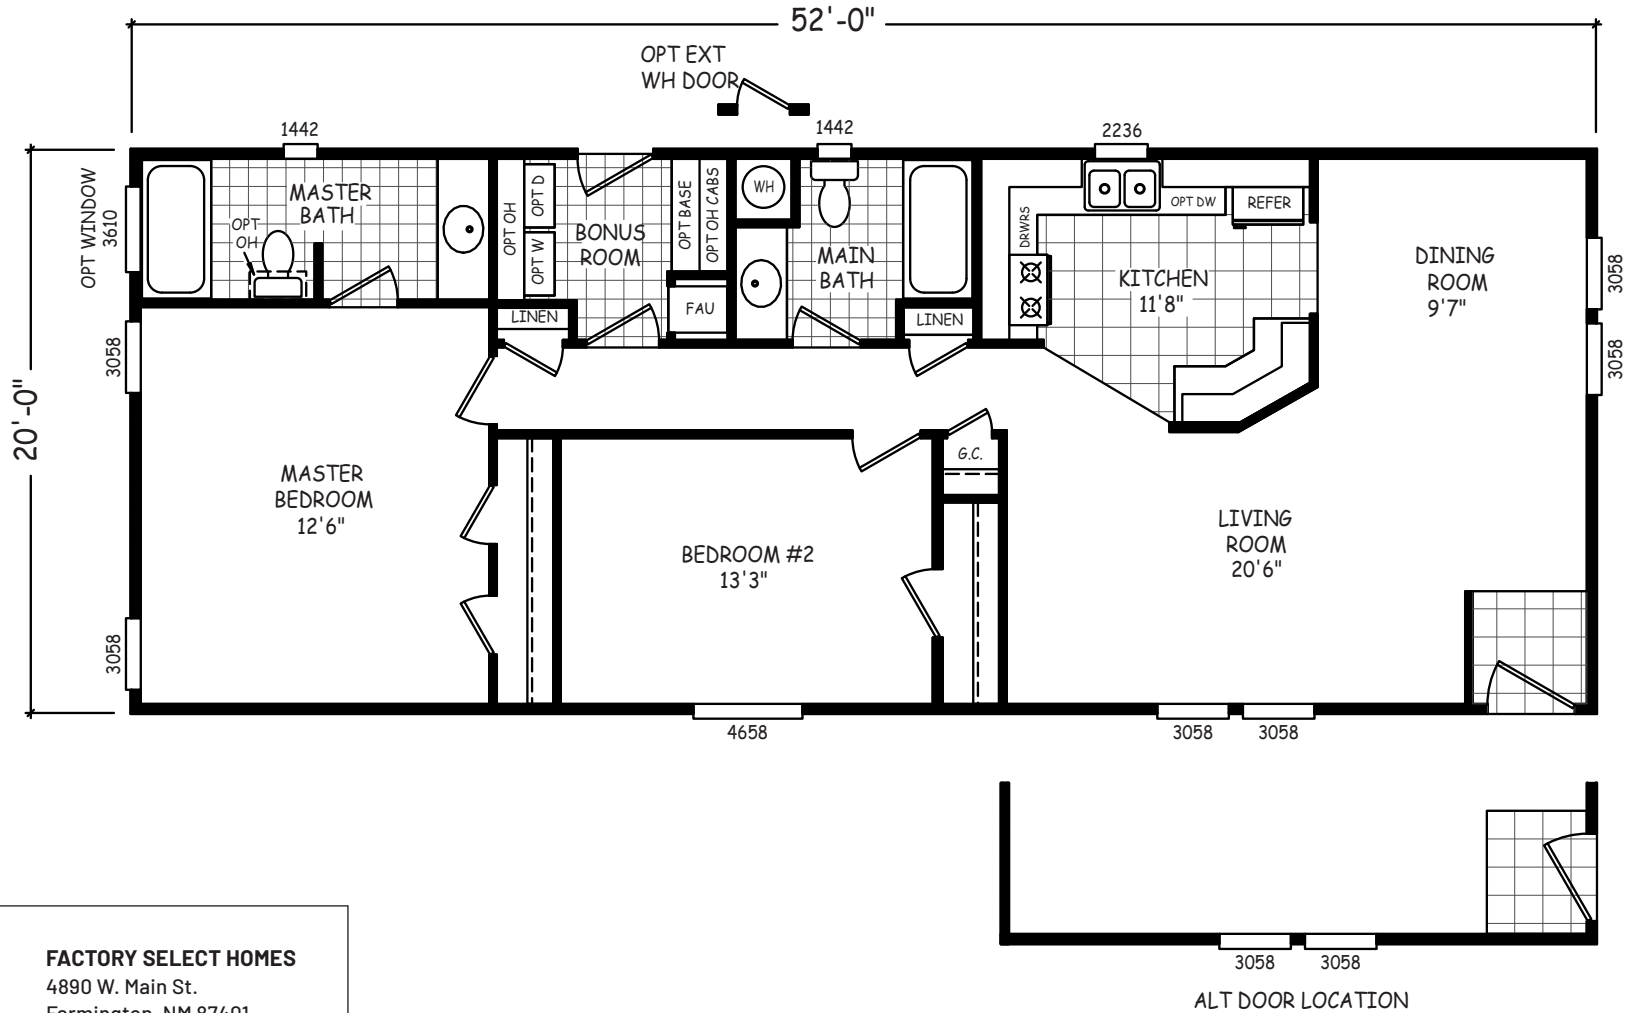

# Comet

GS Series

1,040 SQ. FT. (Approximate) 2 Bedrooms, 2 Baths

Last Updated: 11-19-20

**FACTORY SELECT HOMES**  
4890 W. Main St.  
Farmington, NM 87401

**FSMobileHomes.com | 1-800-750-8802**

**IMPORTANT:** Alta Cima Corp reserves the right to modify, cancel or substitute products or features of this event at any time without prior notice or obligation. Pictures and other promotional materials are representative and may depict or contain floor plans, square footages, elevations, options, upgrades, extra design features, decorations, floor coverings, specialty light fixtures, custom paint and wall coverings, window treatments, landscaping, sound and alarm systems, furnishings, appliances, and other designer/decorator features and amenities that are not included as part of the home and/or may not be available at all locations. Home, pricing and community information is subject to change, and homes to prior sale, at any time without notice or obligation. ©2020 Alta Cima Corp. All rights reserved.