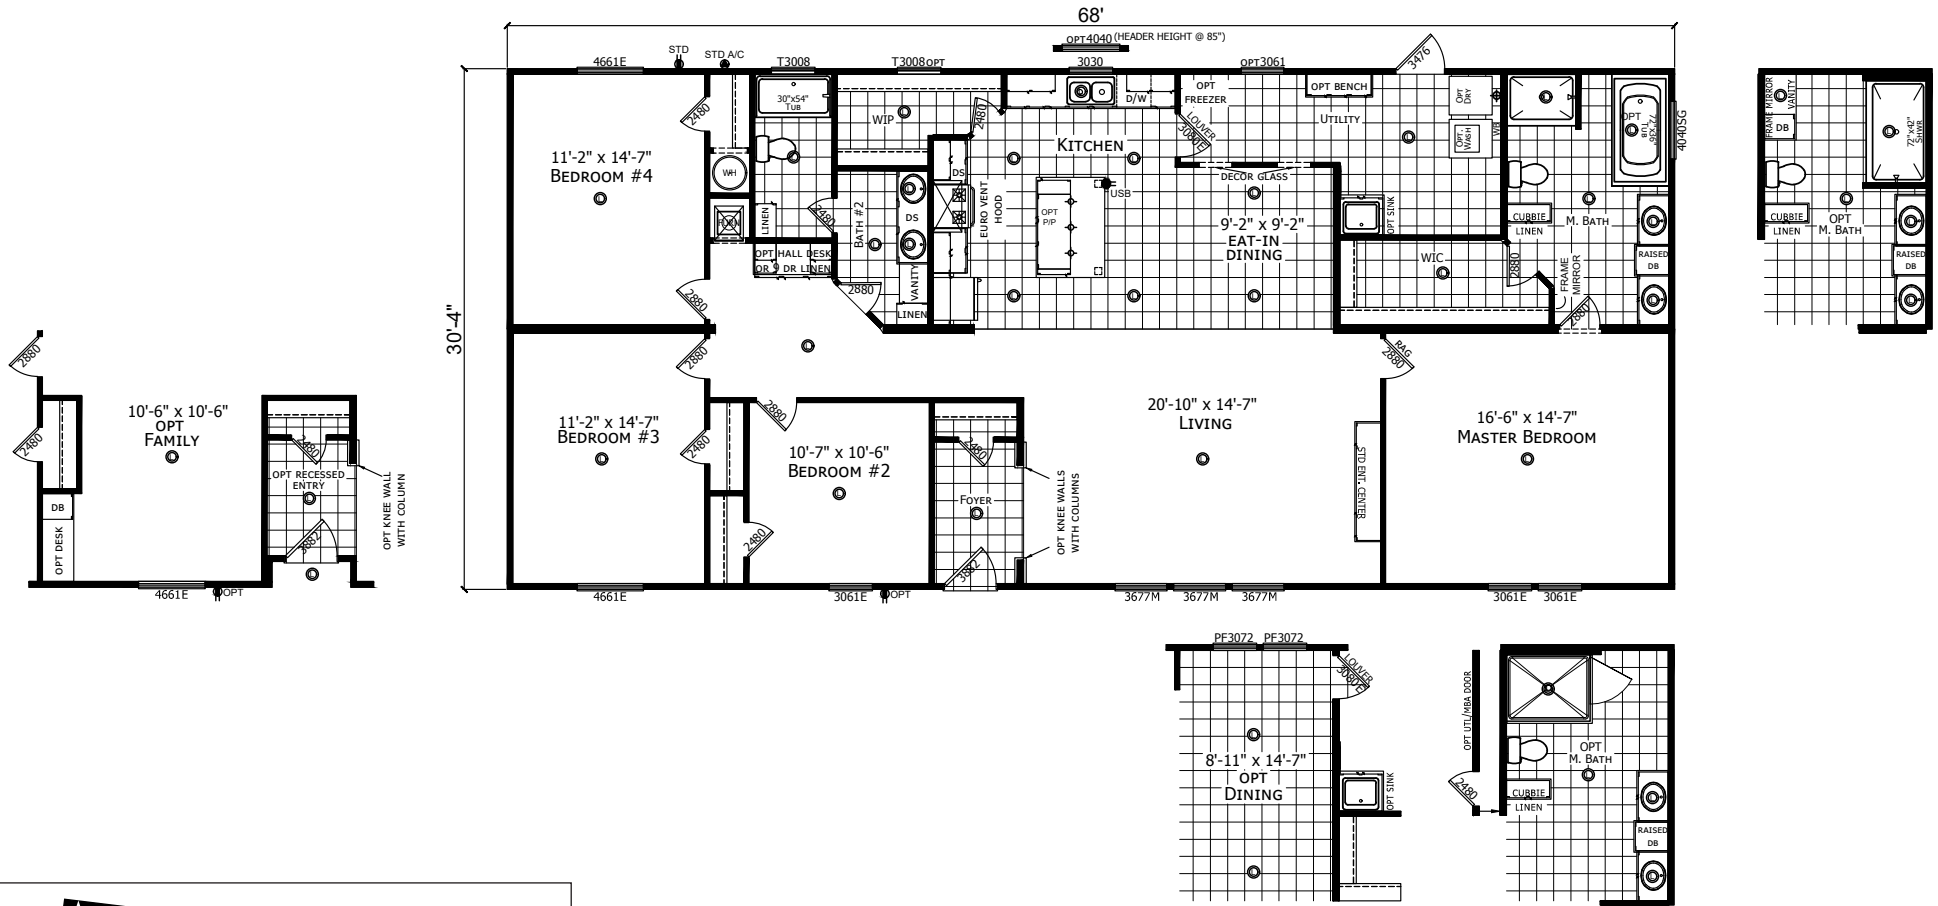

Conley

Select Series - Multi Section by Champion Homes | Burleson, TX

2,062 SQ. FT. (Approximate) 4 Bedroom, 2 Bath

Last Updated: 6-14-21

FACTORY SELECT HOMES
4890 W. Main St.
Farmington, NM 87401

FSMobileHomes.com | 1-800-750-8802