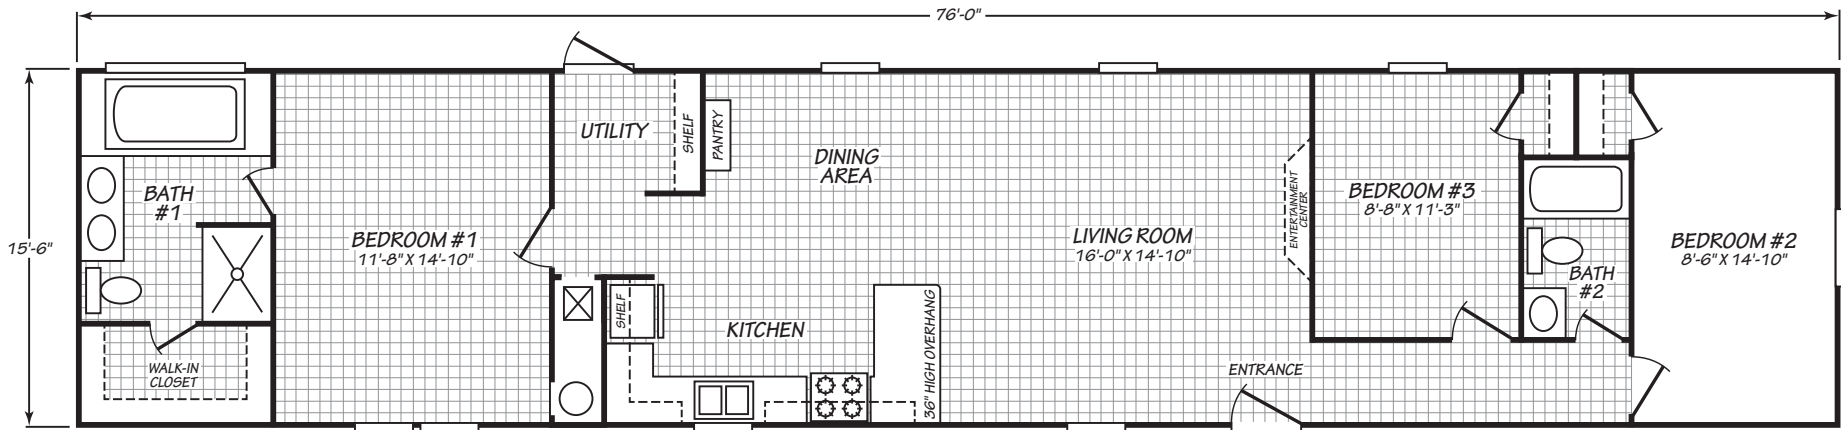

# Cravell

Pure Series

1,178 SQ. FT. (Approximate) 3 Bedroom, 2 Bath

Last Updated: 9-20-23

**FACTORY SELECT HOMES**  
4890 W. Main St.  
Farmington, NM 87401

**FSMobileHomes.com | 1-800-750-8802**

**IMPORTANT:** Alta Cima Corp reserves the right to modify, cancel or substitute products or features of this event at any time without prior notice or obligation. Pictures and other promotional materials are representative and may depict or contain floor plans, square footages, elevations, options, upgrades, extra design features, decorations, floor coverings, specialty light fixtures, custom paint and wall coverings, window treatments, landscaping, sound and alarm systems, furnishings, appliances, and other designer/decorator features and amenities that are not included as part of the home and/or may not be available at all locations. Home, pricing and community information is subject to change, and homes to prior sale, at any time without notice or obligation. ©2020 Alta Cima Corp. All rights reserved.