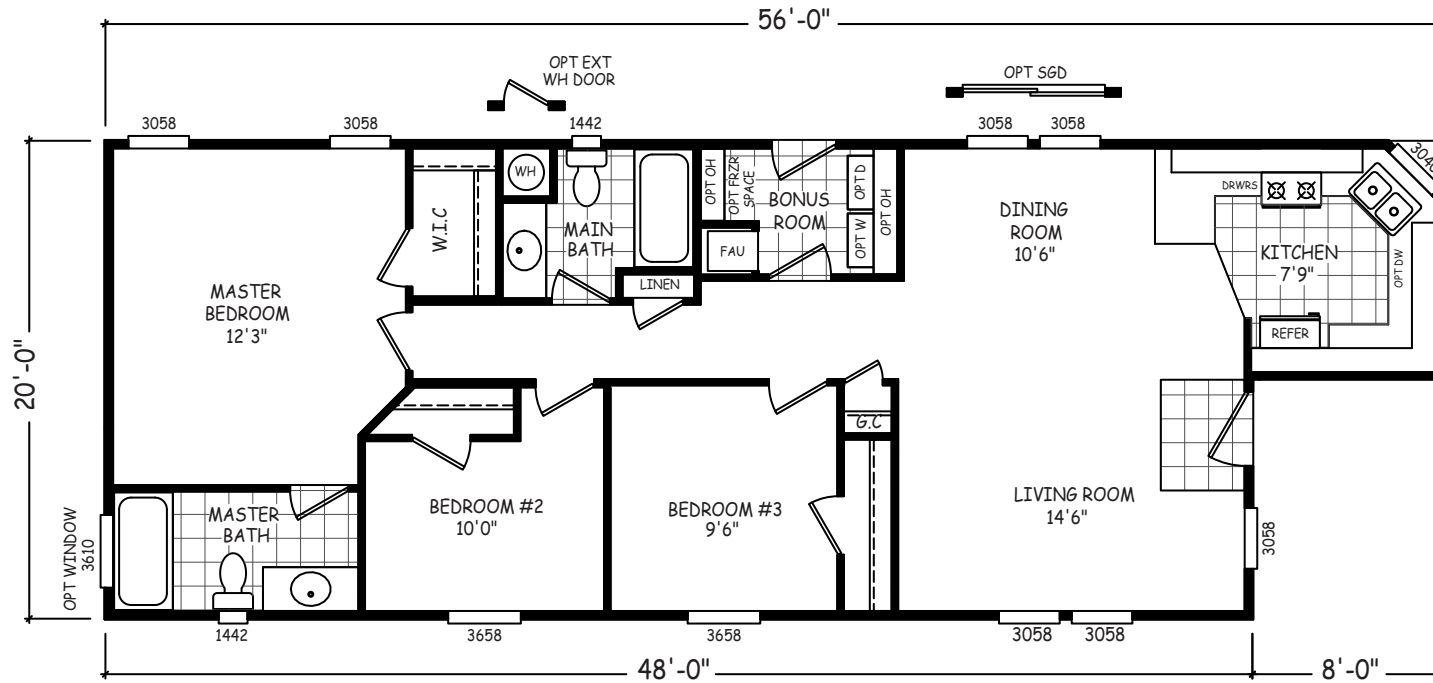

# Dorado

GS Series

1,037 SQ. FT. (Approximate) 3 Bedrooms, 2 Baths

Last Updated: 11-19-20

**FACTORY SELECT HOMES**  
4890 W. Main St.  
Farmington, NM 87401

**FSMMobileHomes.com | 1-800-750-8802**

**IMPORTANT:** Alta Cima Corp reserves the right to modify, cancel or substitute products or features of this event at any time without prior notice or obligation. Pictures and other promotional materials are representative and may depict or contain floor plans, square footages, elevations, options, upgrades, extra design features, decorations, floor coverings, specialty light fixtures, custom paint and wall coverings, window treatments, landscaping, sound and alarm systems, furnishings, appliances, and other designer/decorator features and amenities that are not included as part of the home and/or may not be available at all locations. Home, pricing and community information is subject to change, and homes to prior sale, at any time without notice or obligation. ©2020 Alta Cima Corp. All rights reserved.