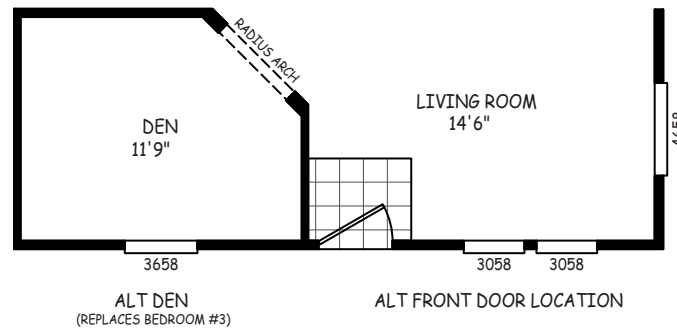

# Dorado

GS Series

1,037 SQ. FT. (Approximate) 3 Bedrooms, 2 Baths

Last Updated: 11-19-20

**FACTORY SELECT HOMES**  
4890 W. Main St.  
Farmington, NM 87401

**FSMMobileHomes.com | 1-800-750-8802**

**IMPORTANT:** Alta Cima Corp reserves the right to modify, cancel or substitute products or features of this event at any time without prior notice or obligation. Pictures and other promotional materials are representative and may depict or contain floor plans, square footages, elevations, options, upgrades, extra design features, decorations, floor coverings, specialty light fixtures, custom paint and wall coverings, window treatments, landscaping, sound and alarm systems, furnishings, appliances, and other designer/decorator features and amenities that are not included as part of the home and/or may not be available at all locations. Home, pricing and community information is subject to change, and homes to prior sale, at any time without notice or obligation. ©2020 Alta Cima Corp. All rights reserved.