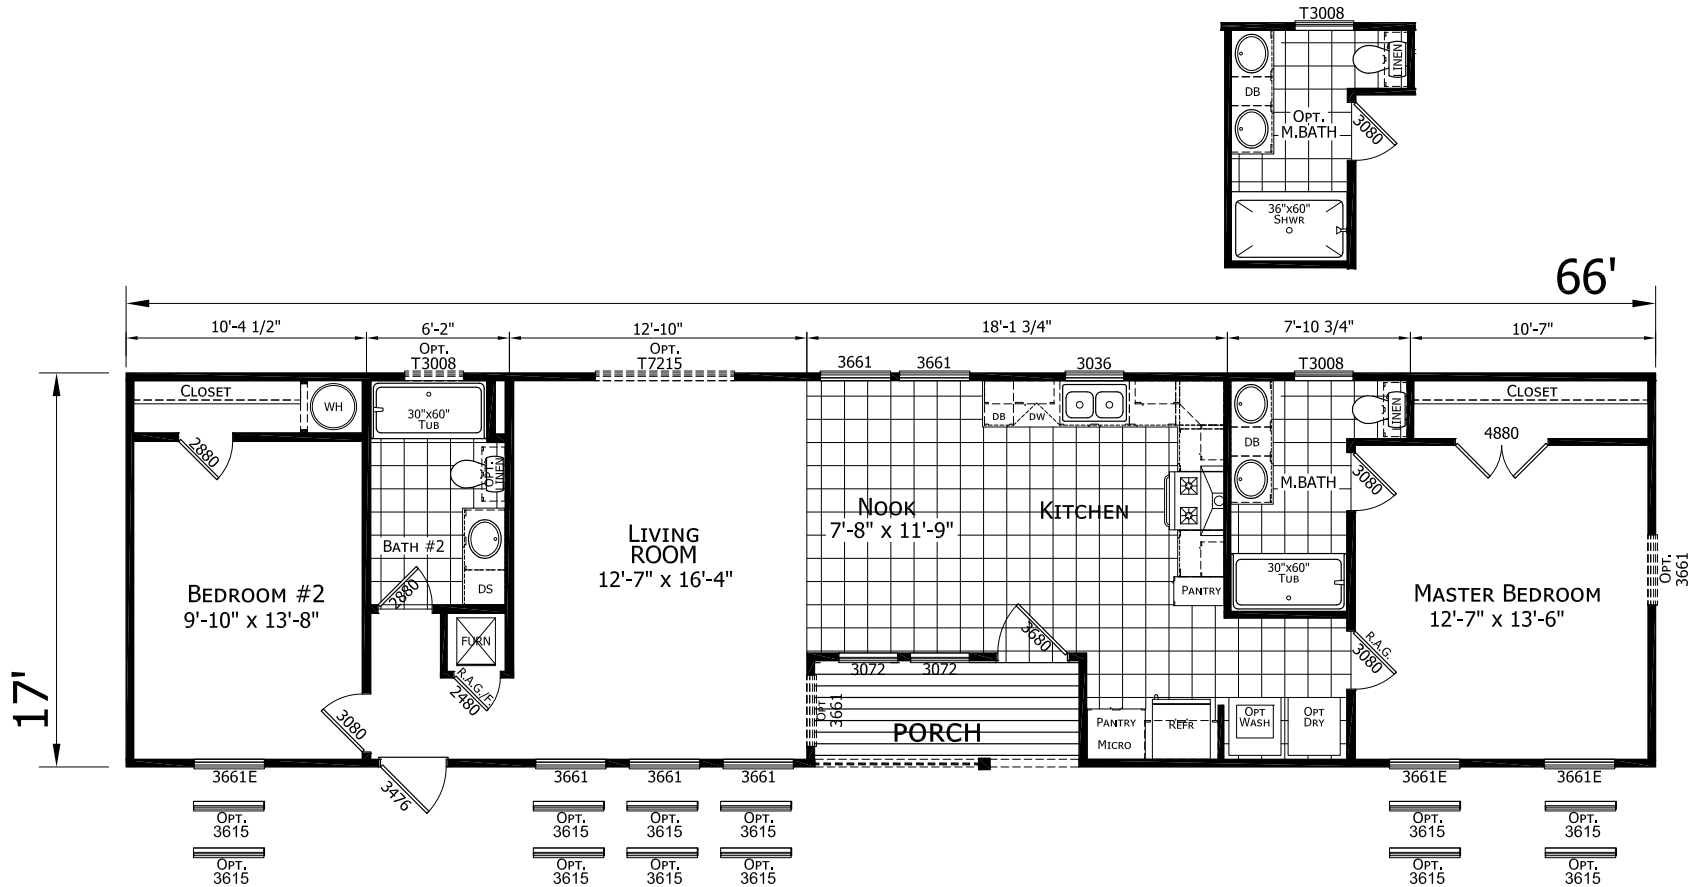

# El Morro

Innovation Series - Single Section

1,059 SQ. FT. (Approximate) 2 Bedrooms, 2 Baths

Last Updated: 5-21-21

**FACTORY SELECT HOMES**  
4890 W. Main St.  
Farmington, NM 87401

**FSMobileHomes.com | 1-800-750-8802**