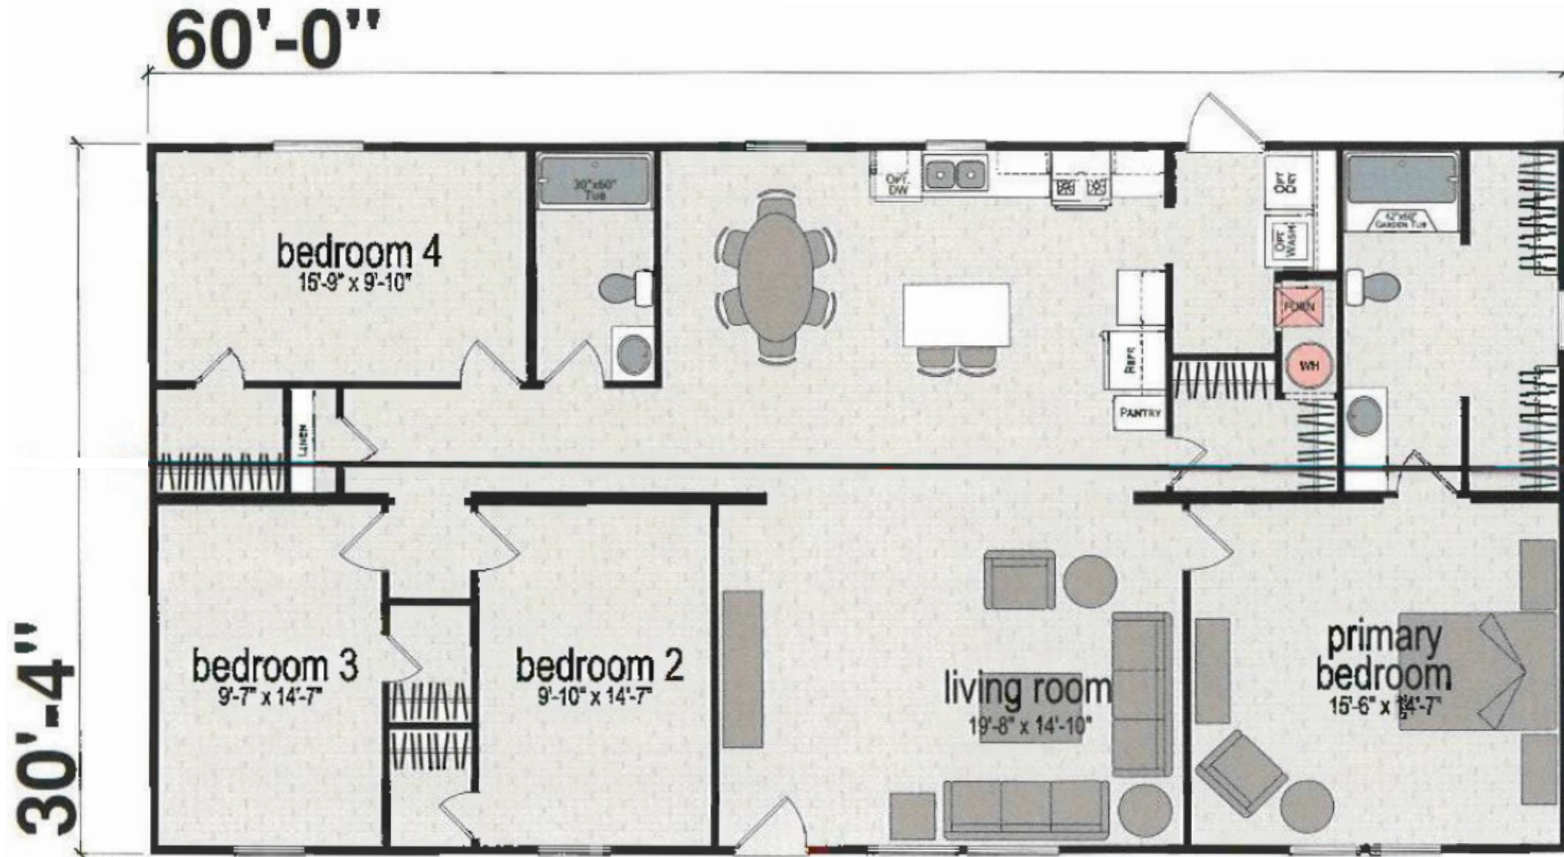

# Esteline

Prime Series

1,820 SQ. FT. (Approximate) 4 Bedroom, 2 Bath

Last Updated: 11-10-22

**FACTORY SELECT HOMES**  
4890 W. Main St.  
Farmington, NM 87401

**FSMobileHomes.com | 1-800-750-8802**

**IMPORTANT:** Alta Cima Corp reserves the right to modify, cancel or substitute products or features of this event at any time without prior notice or obligation. Pictures and other promotional materials are representative and may depict or contain floor plans, square footages, elevations, options, upgrades, extra design features, decorations, floor coverings, specialty light fixtures, custom paint and wall coverings, window treatments, landscaping, sound and alarm systems, furnishings, appliances, and other designer/decorator features and amenities that are not included as part of the home and/or may not be available at all locations. Home, pricing and community information is subject to change, and homes to prior sale, at any time without notice or obligation. ©2020 Alta Cima Corp. All rights reserved.