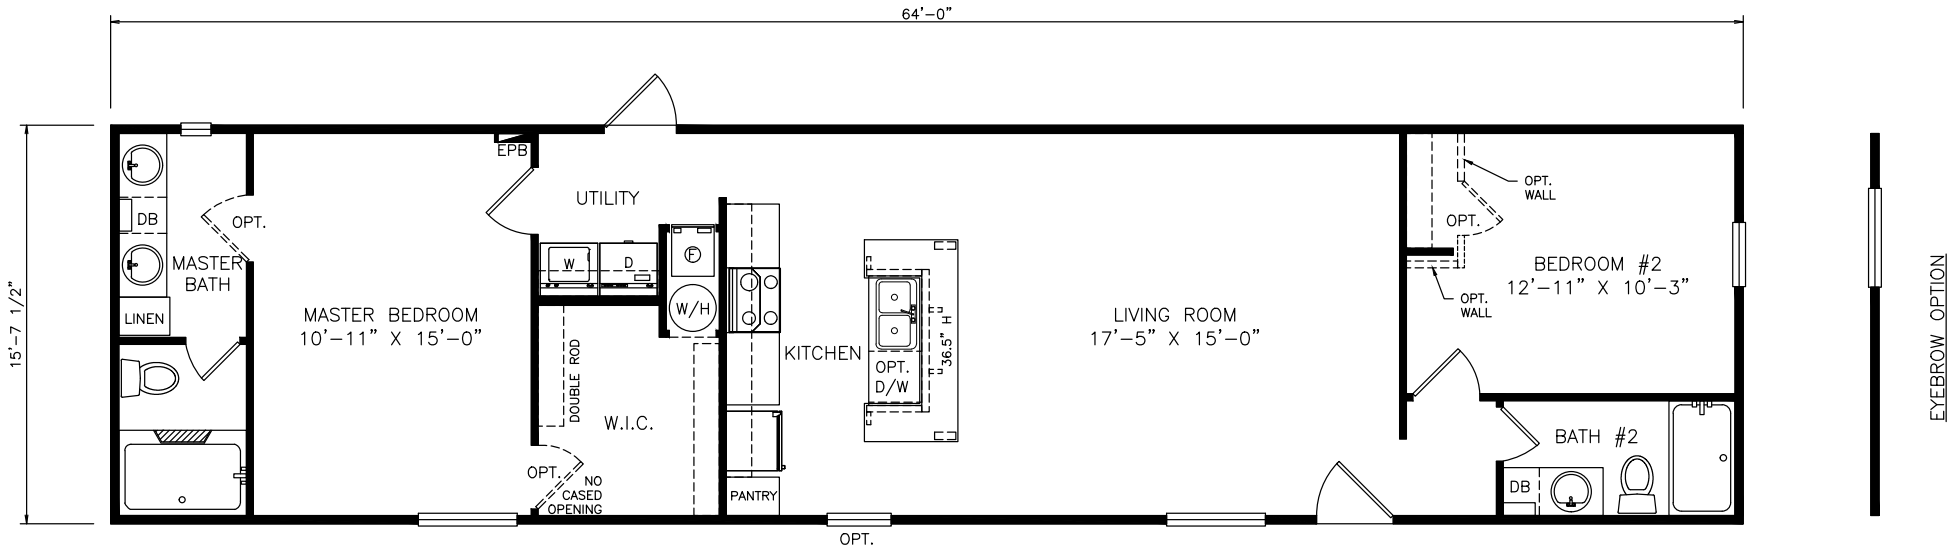

Geralds

Heritage Series - Single Section

1,005 SQ. FT. (Approximate) 2 Bedrooms, 2 Baths

Last Updated: 7-7-21

FACTORY SELECT HOMES
4890 W. Main St.
Farmington, NM 87401

FSMobileHomes.com | 1-800-750-8802

IMPORTANT: Alta Cima Corp reserves the right to modify, cancel or substitute products or features of this event at any time without prior notice or obligation. Pictures and other promotional materials are representative and may depict or contain floor plans, square footages, elevations, options, upgrades, extra design features, decorations, floor coverings, specialty light fixtures, custom paint and wall coverings, window treatments, landscaping, sound and alarm systems, furnishings, appliances, and other designer/decorator features and amenities that are not included as part of the home and/or may not be available at all locations. Home, pricing and community information is subject to change, and homes to prior sale, at any time without notice or obligation. ©2020 Alta Cima Corp. All rights reserved.