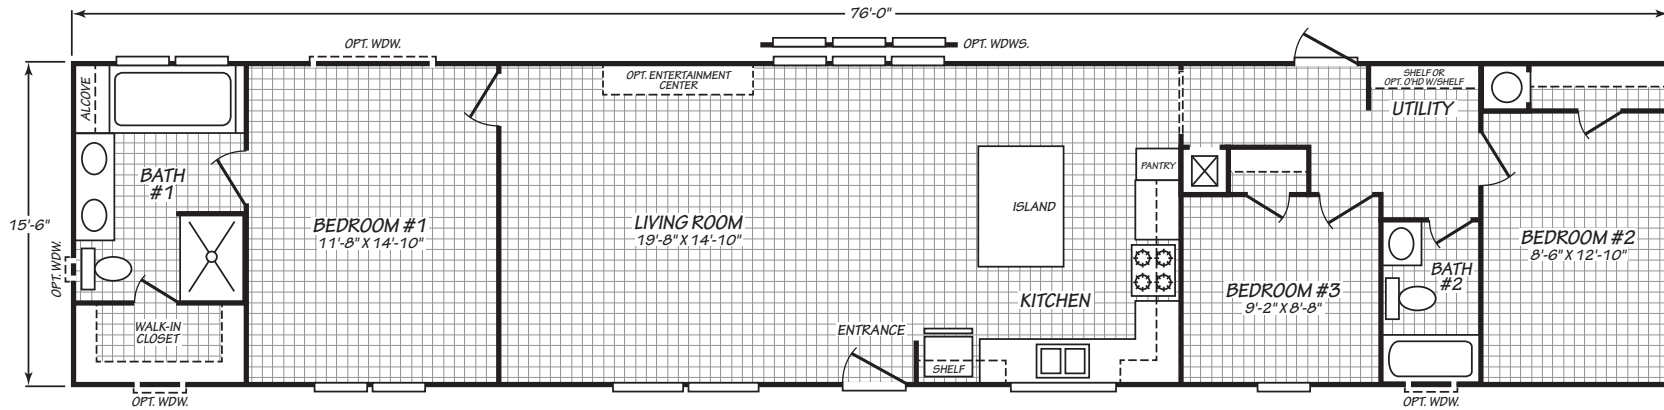

Goliad

Landmark Series

1,178 SQ. FT. (Approximate) 3 Bedroom, 2 Bath

Last Updated: 9-20-23

OPT. 60" SHOWER

FACTORY SELECT HOMES
4890 W. Main St.
Farmington, NM 87401

FSMobileHomes.com | 1-800-750-8802

IMPORTANT: Alta Cima Corp reserves the right to modify, cancel or substitute products or features of this event at any time without prior notice or obligation. Pictures and other promotional materials are representative and may depict or contain floor plans, square footages, elevations, options, upgrades, extra design features, decorations, floor coverings, specialty light fixtures, custom paint and wall coverings, window treatments, landscaping, sound and alarm systems, furnishings, appliances, and other designer/decorator features and amenities that are not included as part of the home and/or may not be available at all locations. Home, pricing and community information is subject to change, and homes to prior sale, at any time without notice or obligation. ©2020 Alta Cima Corp. All rights reserved.