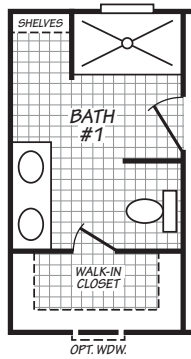

Goliad

Landmark Series

1,178 SQ. FT. (Approximate) 3 Bedroom, 2 Bath

Last Updated: 9-20-23

OPT. 60" SHOWER

FACTORY SELECT HOMES
4890 W. Main St.
Farmington, NM 87401

FSMobileHomes.com | 1-800-750-8802

IMPORTANT: Alta Cima Corp reserves the right to modify, cancel or substitute products or features of this event at any time without prior notice or obligation. Pictures and other promotional materials are representative and may depict or contain floor plans, square footages, elevations, options, upgrades, extra design features, decorations, floor coverings, specialty light fixtures, custom paint and wall coverings, window treatments, landscaping, sound and alarm systems, furnishings, appliances, and other designer/decorator features and amenities that are not included as part of the home and/or may not be available at all locations. Home, pricing and community information is subject to change, and homes to prior sale, at any time without notice or obligation. ©2020 Alta Cima Corp. All rights reserved.