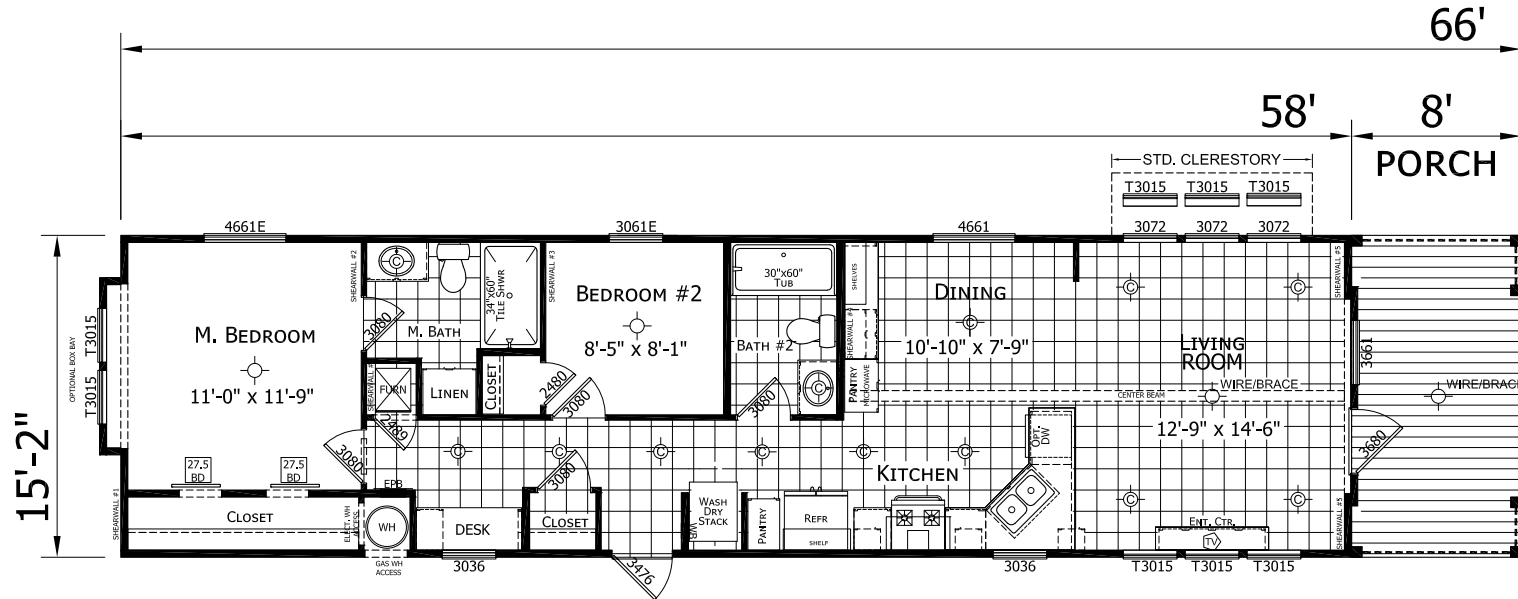

Griffin

Diamond Series

880 SQ. FT. (Approximate) 2 Bedrooms, 2 Baths

Last Updated: 5-21-21

FACTORY SELECT HOMES
4890 W. Main St.
Farmington, NM 87401

FSMobleHomes.com | 1-800-750-8802

IMPORTANT: Alta Cima Corp reserves the right to modify, cancel or substitute products or features of this event at any time without prior notice or obligation. Pictures and other promotional materials are representative and may depict or contain floor plans, square footages, elevations, options, upgrades, extra design features, decorations, floor coverings, specialty light fixtures, custom paint and wall coverings, window treatments, landscaping, sound and alarm systems, furnishings, appliances, and other designer/decorator features and amenities that are not included as part of the home and/or may not be available at all locations. Home, pricing and community information is subject to change, and homes to prior sale, at any time without notice or obligation. ©2020 Alta Cima Corp. All rights reserved.