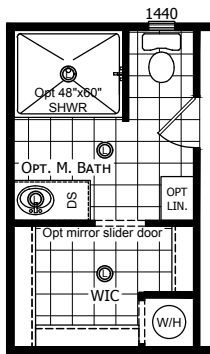

Halsey

Select Series - Single Section by Champion Homes | Burleson, TX

1,092 SQ. FT. (Approximate) 3 Bedroom, 2 Bath

Last Updated: 6-14-21

FACTORY SELECT HOMES
4890 W. Main St.
Farmington, NM 87401

FSMobileHomes.com | 1-800-750-8802