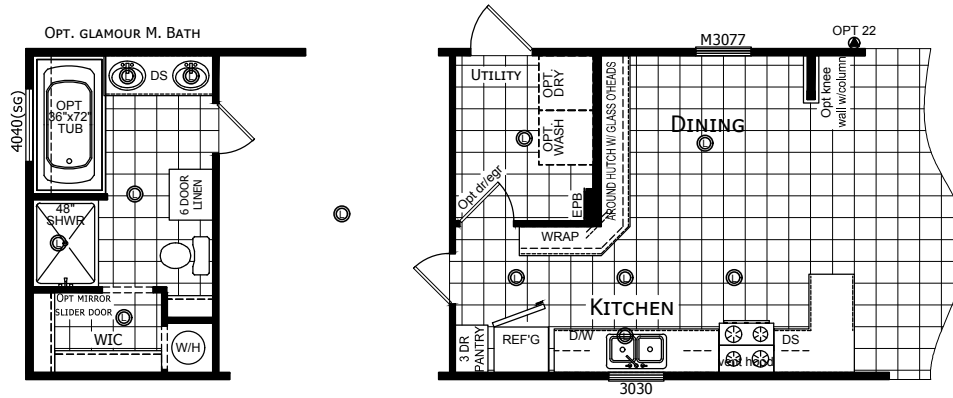

Halsey

Select Series - Single Section by Champion Homes | Burleson, TX

1,092 SQ. FT. (Approximate) 3 Bedroom, 2 Bath

Last Updated: 6-14-21

FACTORY SELECT HOMES
4890 W. Main St.
Farmington, NM 87401

FSMobileHomes.com | 1-800-750-8802