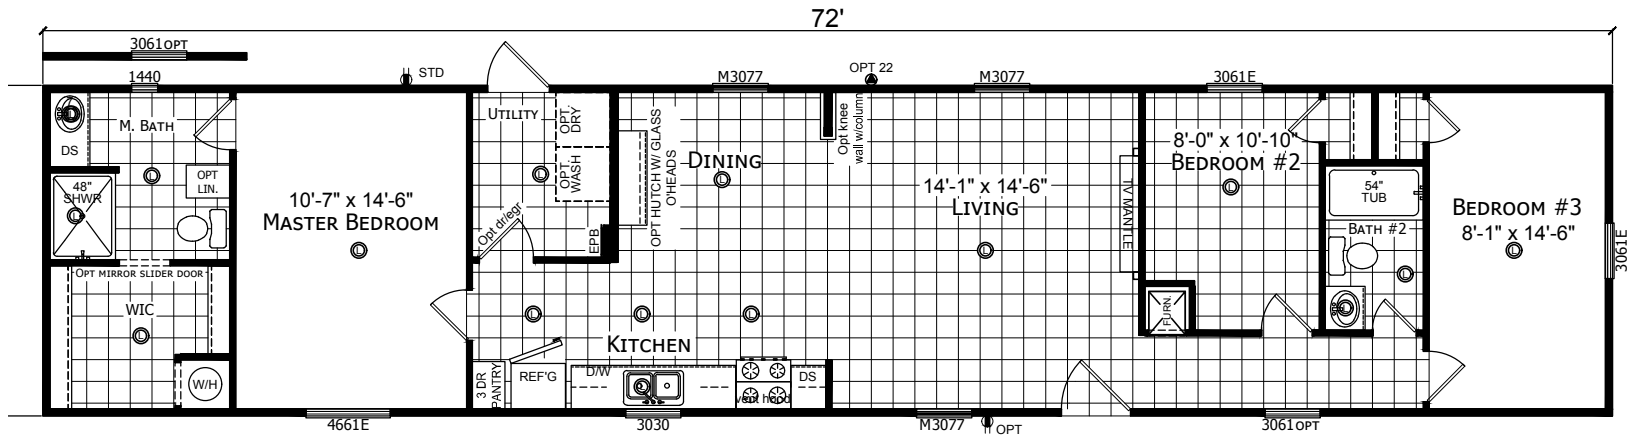

Halsey

Select Series - Single Section by Champion Homes | Burleson, TX

1,092 SQ. FT. (Approximate) 3 Bedroom, 2 Bath

Last Updated: 6-14-21

FACTORY SELECT HOMES
4890 W. Main St.
Farmington, NM 87401

FSMobileHomes.com | 1-800-750-8802