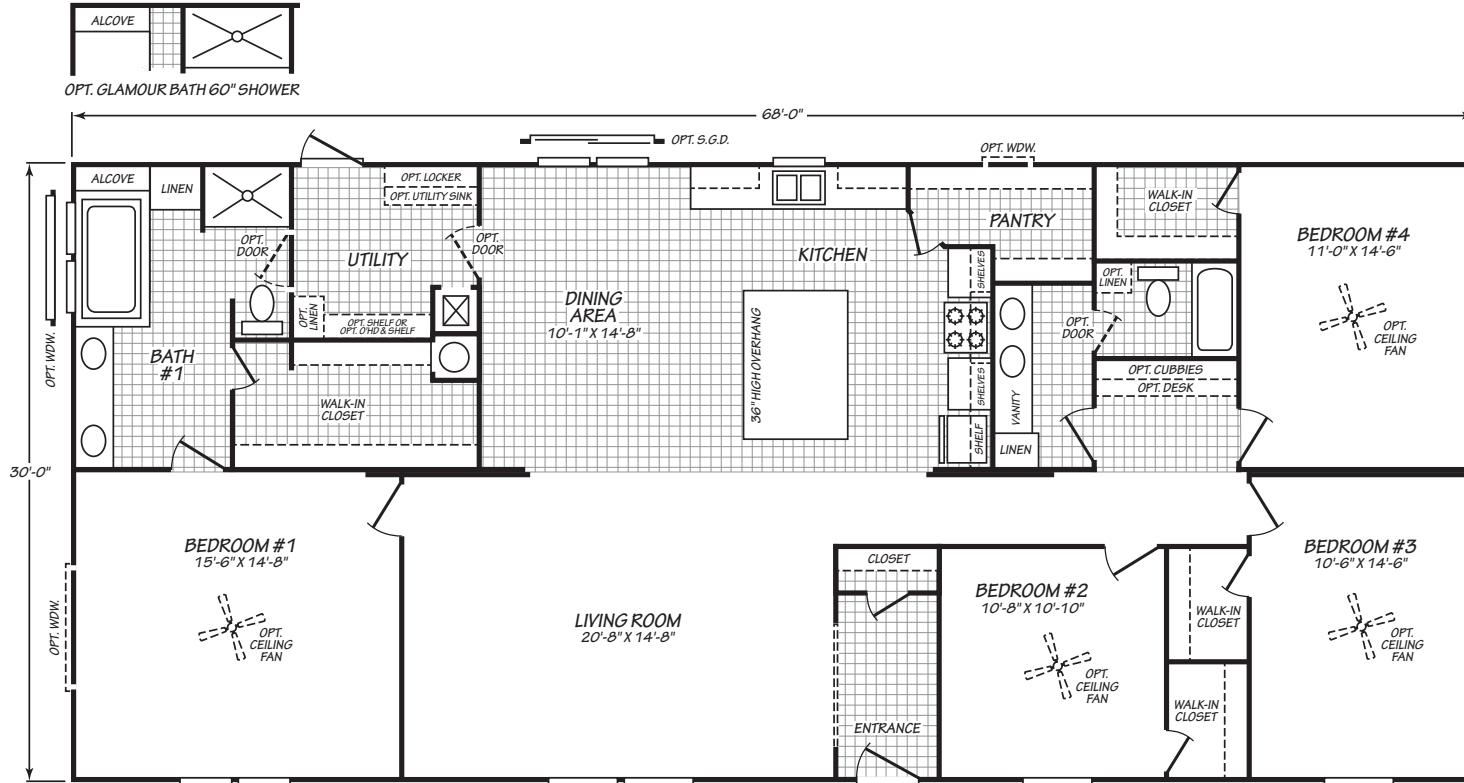

# Hamsburg

Landmark Series

2,040 SQ. FT. (Approximate) 4 Bedroom, 2 Bath

Last Updated: 9-20-23

**FACTORY SELECT HOMES**  
4890 W. Main St.  
Farmington, NM 87401

**FSMobileHomes.com | 1-800-750-8802**

**IMPORTANT:** Alta Cima Corp reserves the right to modify, cancel or substitute products or features of this event at any time without prior notice or obligation. Pictures and other promotional materials are representative and may depict or contain floor plans, square footages, elevations, options, upgrades, extra design features, decorations, floor coverings, specialty light fixtures, custom paint and wall coverings, window treatments, landscaping, sound and alarm systems, furnishings, appliances, and other designer/decorator features and amenities that are not included as part of the home and/or may not be available at all locations. Home, pricing and community information is subject to change, and homes to prior sale, at any time without notice or obligation. ©2020 Alta Cima Corp. All rights reserved.