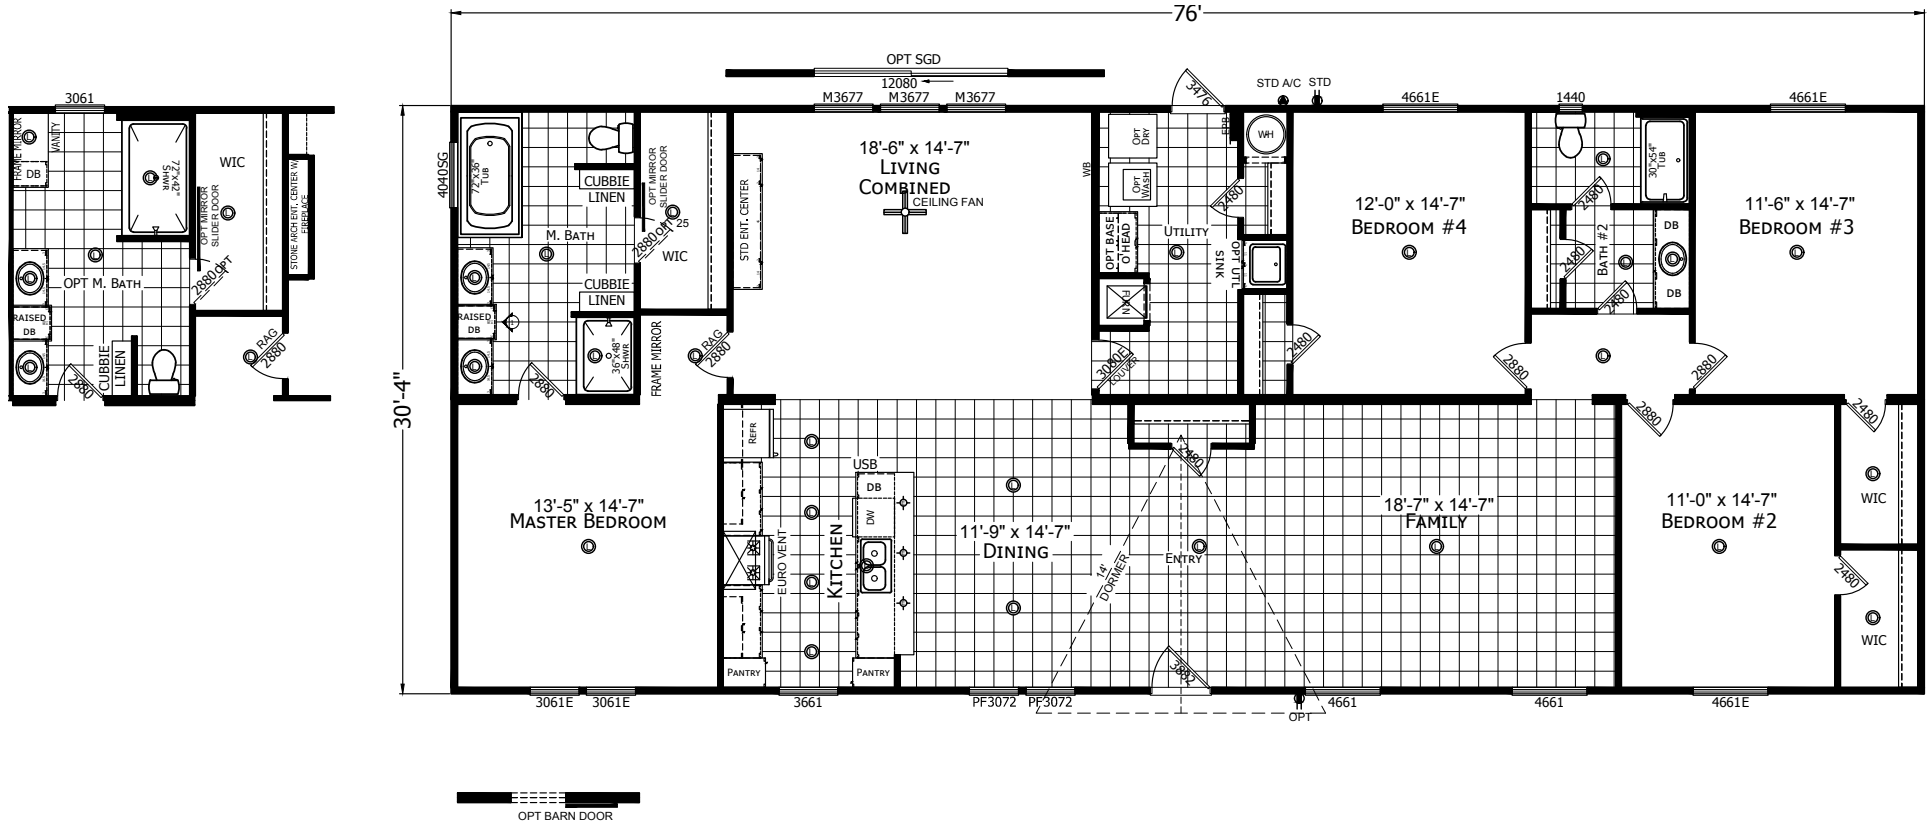

# Haynesville

Select Series - Multi Section by Champion Homes | Burleson, TX

2,305 SQ. FT. (Approximate) 4 Bedroom, 2 Bath

Last Updated: 6-14-21

**FACTORY SELECT HOMES**  
4890 W. Main St.  
Farmington, NM 87401