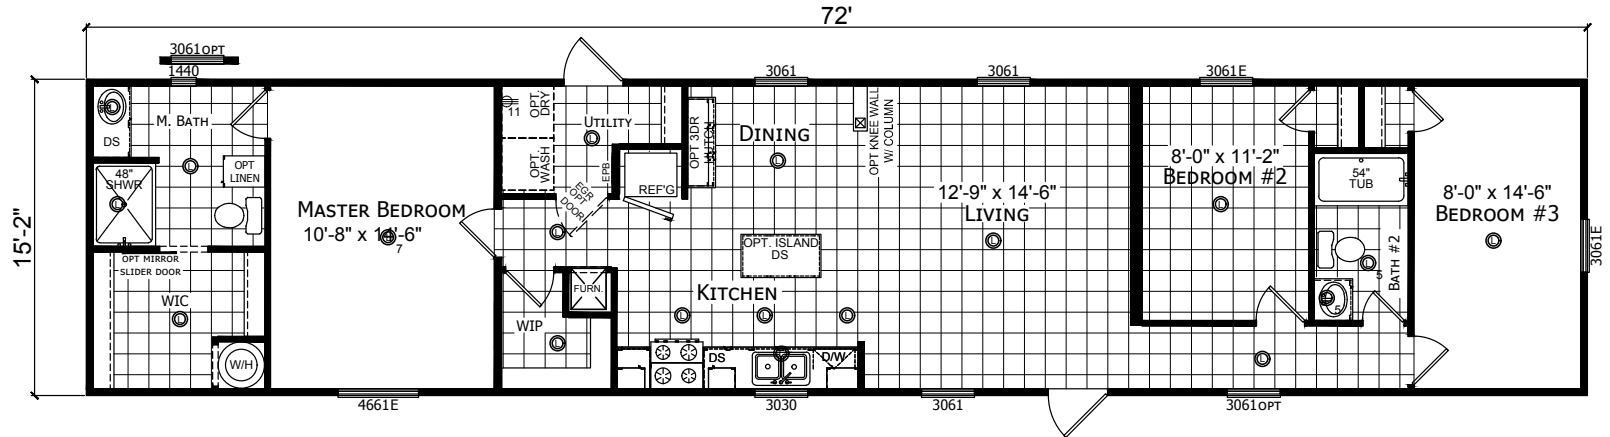

Hoffman

Select Series - Single Section by Champion Homes | Burleson, TX

1,092 SQ. FT. (Approximate) 3 Bedroom, 2 Bath

Last Updated: 6-14-21

LIVING

FACTORY SELECT HOMES
4890 W. Main St.
Farmington, NM 87401