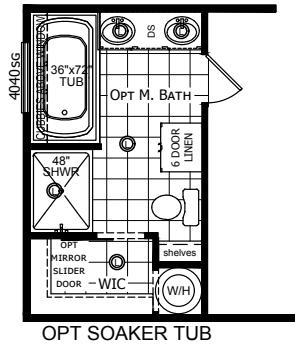

Hoffman

Select Series - Single Section by Champion Homes | Burleson, TX

1,092 SQ. FT. (Approximate) 3 Bedroom, 2 Bath

Last Updated: 6-14-21

LIVING

FACTORY SELECT HOMES
4890 W. Main St.
Farmington, NM 87401