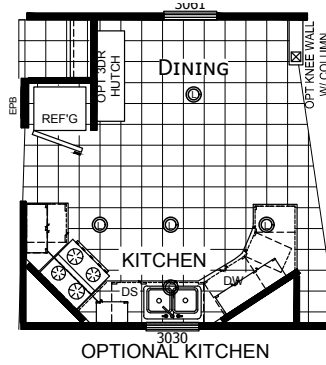

Hoffman

Select Series - Single Section by Champion Homes | Burleson, TX

1,092 SQ. FT. (Approximate) 3 Bedroom, 2 Bath

Last Updated: 6-14-21

LIVING

FACTORY SELECT HOMES
4890 W. Main St.
Farmington, NM 87401