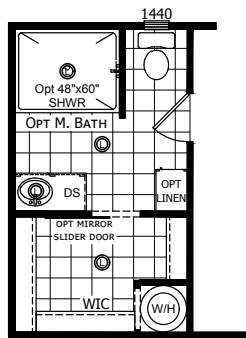

Hoffman

Select Series - Single Section by Champion Homes | Burleson, TX

1,092 SQ. FT. (Approximate) 3 Bedroom, 2 Bath

Last Updated: 6-14-21

LIVING

FACTORY SELECT HOMES
4890 W. Main St.
Farmington, NM 87401