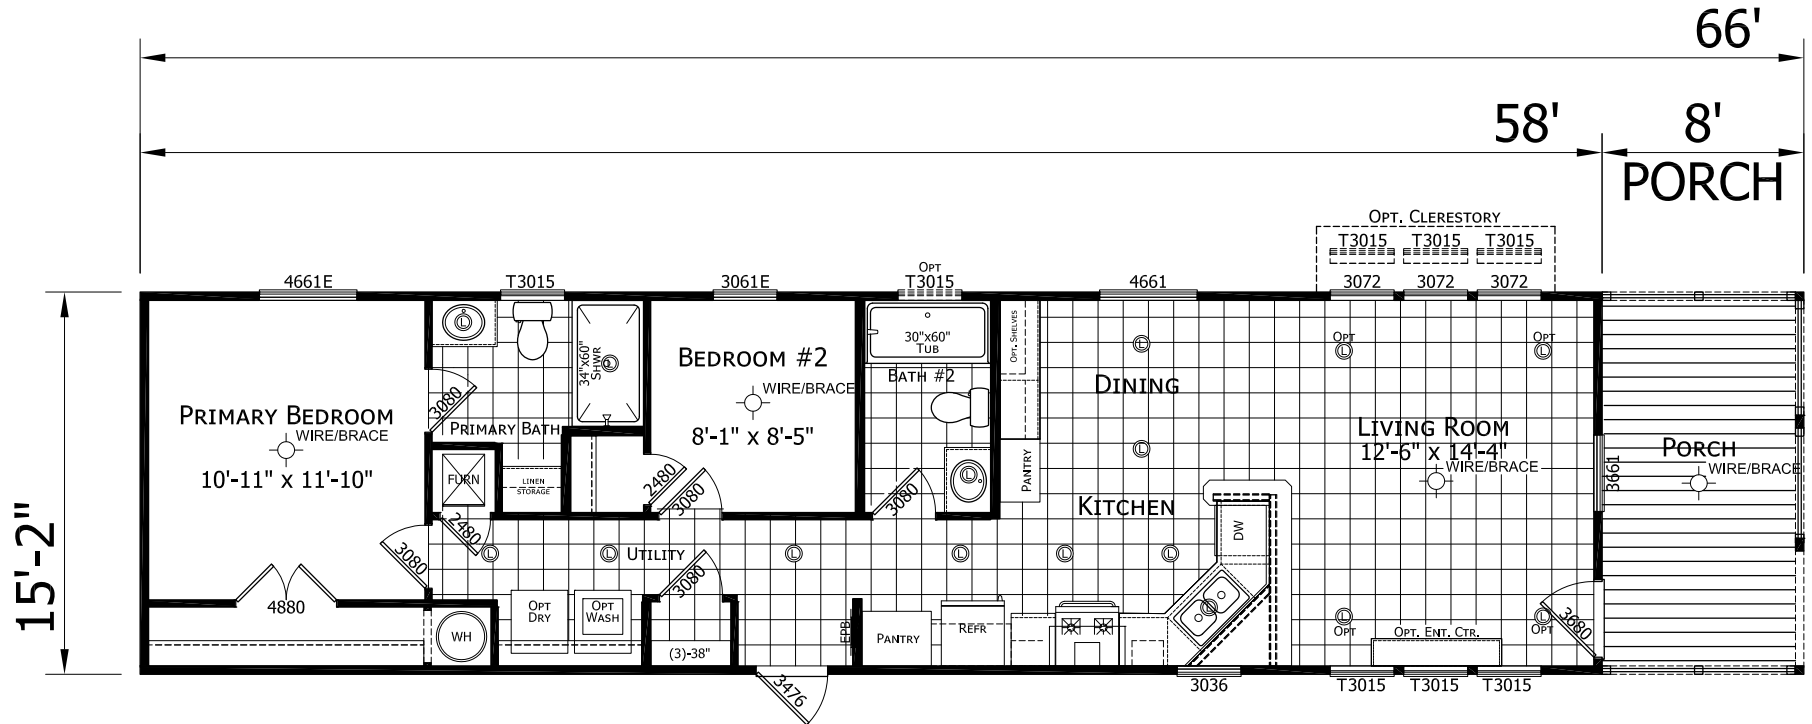

Jonquil

Innovation Series - Single Section

880 SQ. FT. (Approximate) 2 Bedrooms, 2 Baths

Last Updated: 6-22-22

FACTORY SELECT HOMES
4890 W. Main St.
Farmington, NM 87401

FSMobileHomes.com | 1-800-750-8802

IMPORTANT: Alta Cima Corp reserves the right to modify, cancel or substitute products or features of this event at any time without prior notice or obligation. Pictures and other promotional materials are representative and may depict or contain floor plans, square footages, elevations, options, upgrades, extra design features, decorations, floor coverings, specialty light fixtures, custom paint and wall coverings, window treatments, landscaping, sound and alarm systems, furnishings, appliances, and other designer/decorator features and amenities that are not included as part of the home and/or may not be available at all locations. Home, pricing and community information is subject to change, and homes to prior sale, at any time without notice or obligation. ©2020 Alta Cima Corp. All rights reserved.