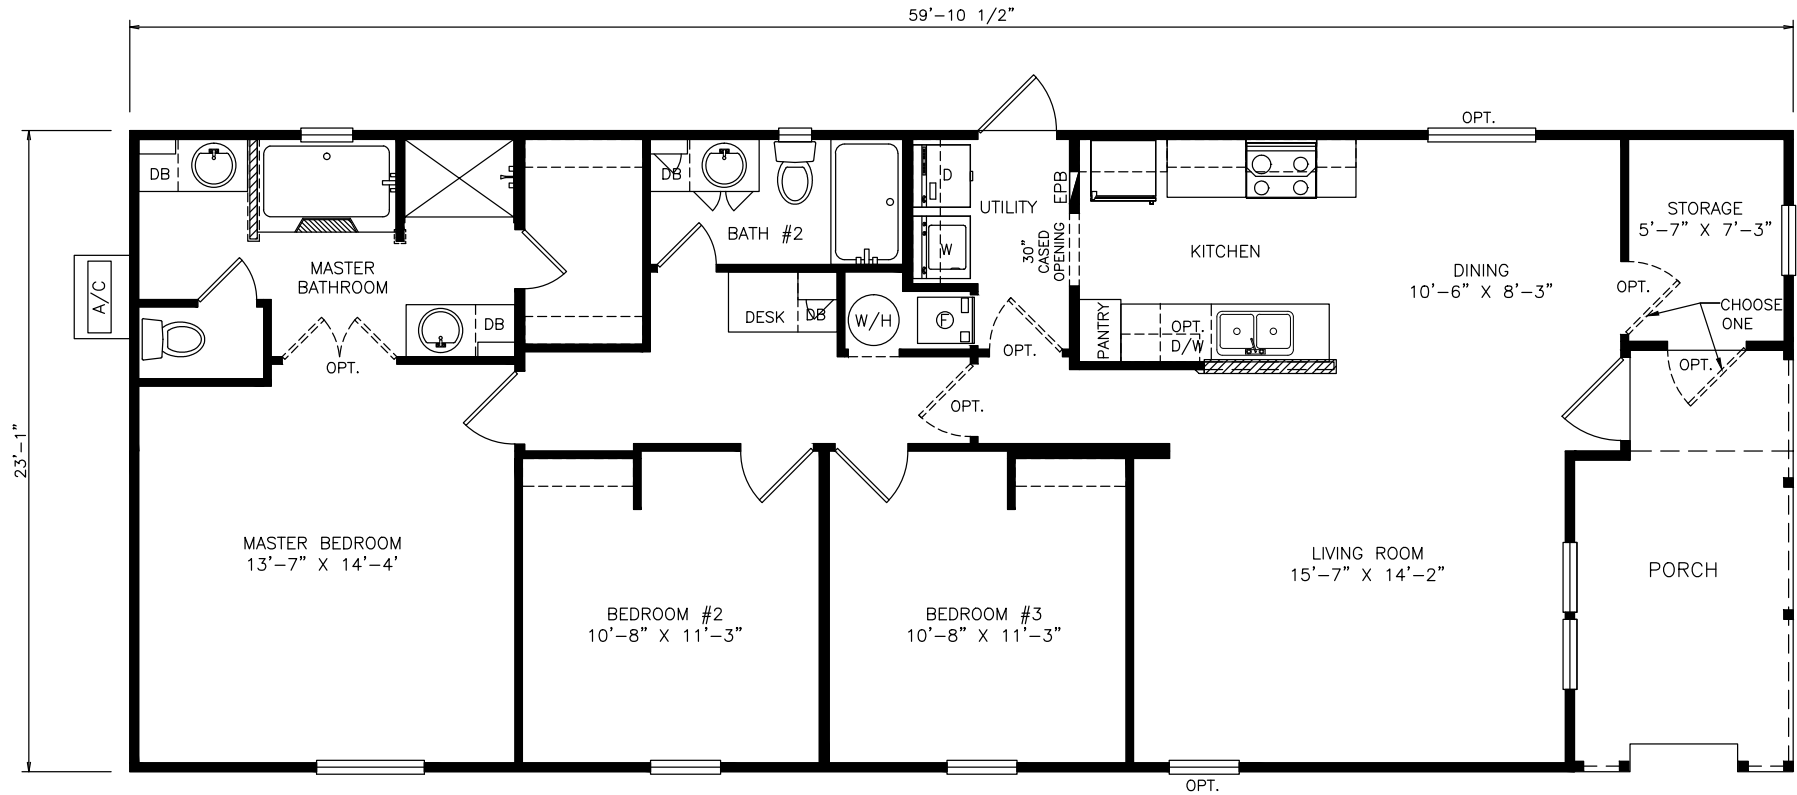

# Josiah

Select Series - Multi Section

1,276 SQ. FT. (Approximate) 3 Bedrooms, 2 Baths

Last Updated: 7-6-21

**FACTORY SELECT HOMES**  
4890 W. Main St.  
Farmington, NM 87401

**FSMobileHomes.com | 1-800-750-8802**