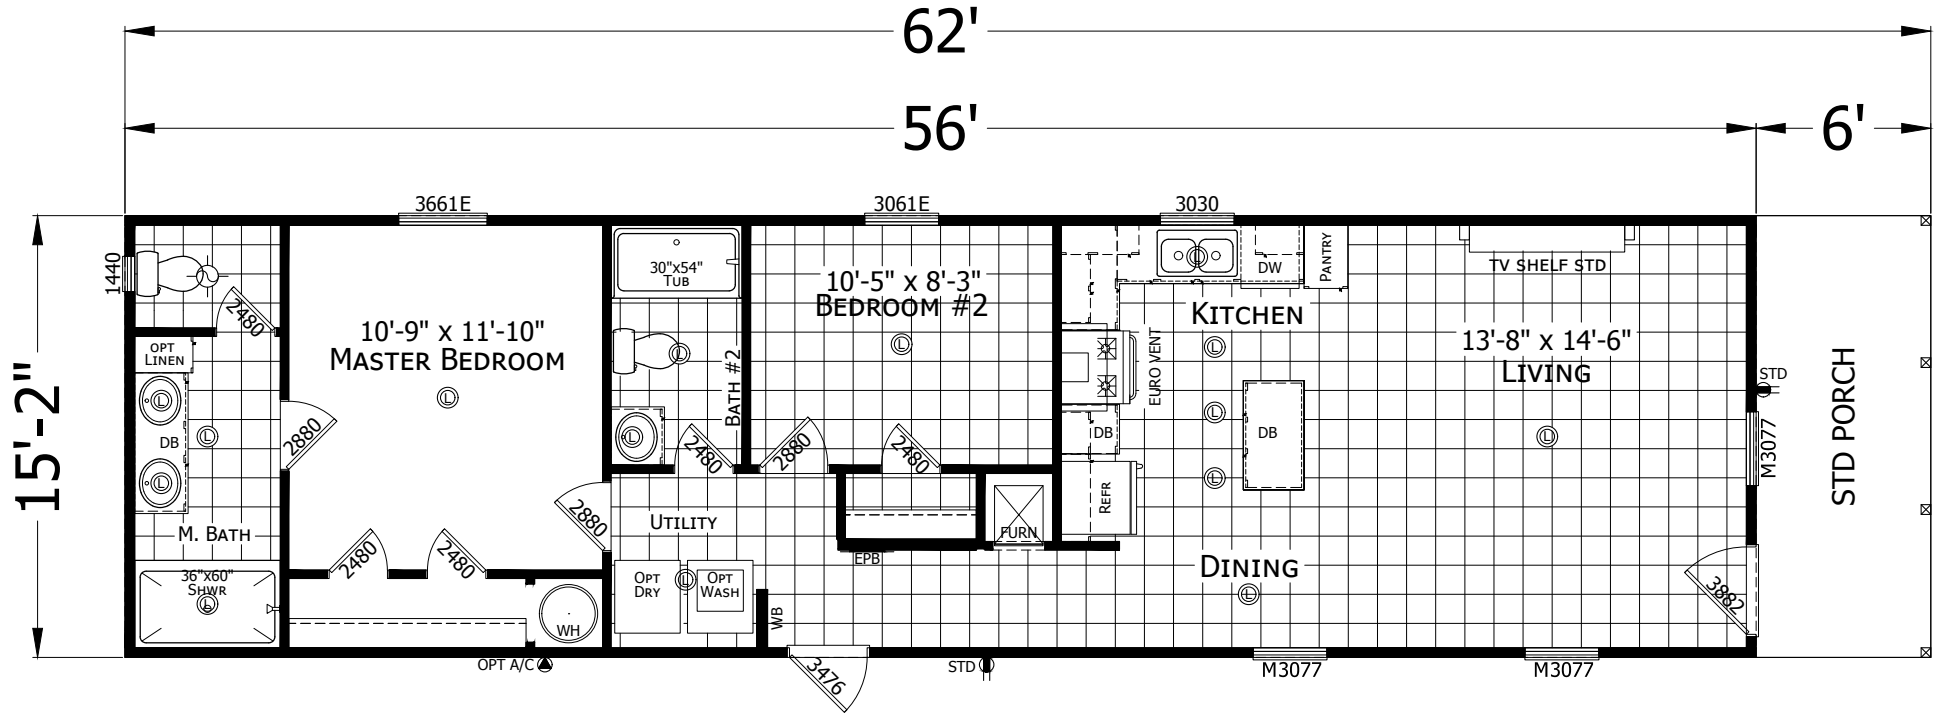

Kenova

Select Series - Single Section by Champion Homes | Burleson, TX

940 SQ. FT. (Approximate) 2 Bedroom, 2 Bath

Last Updated: 6-14-21

FACTORY SELECT HOMES
4890 W. Main St.
Farmington, NM 87401

FSMobileHomes.com | 1-800-750-8802