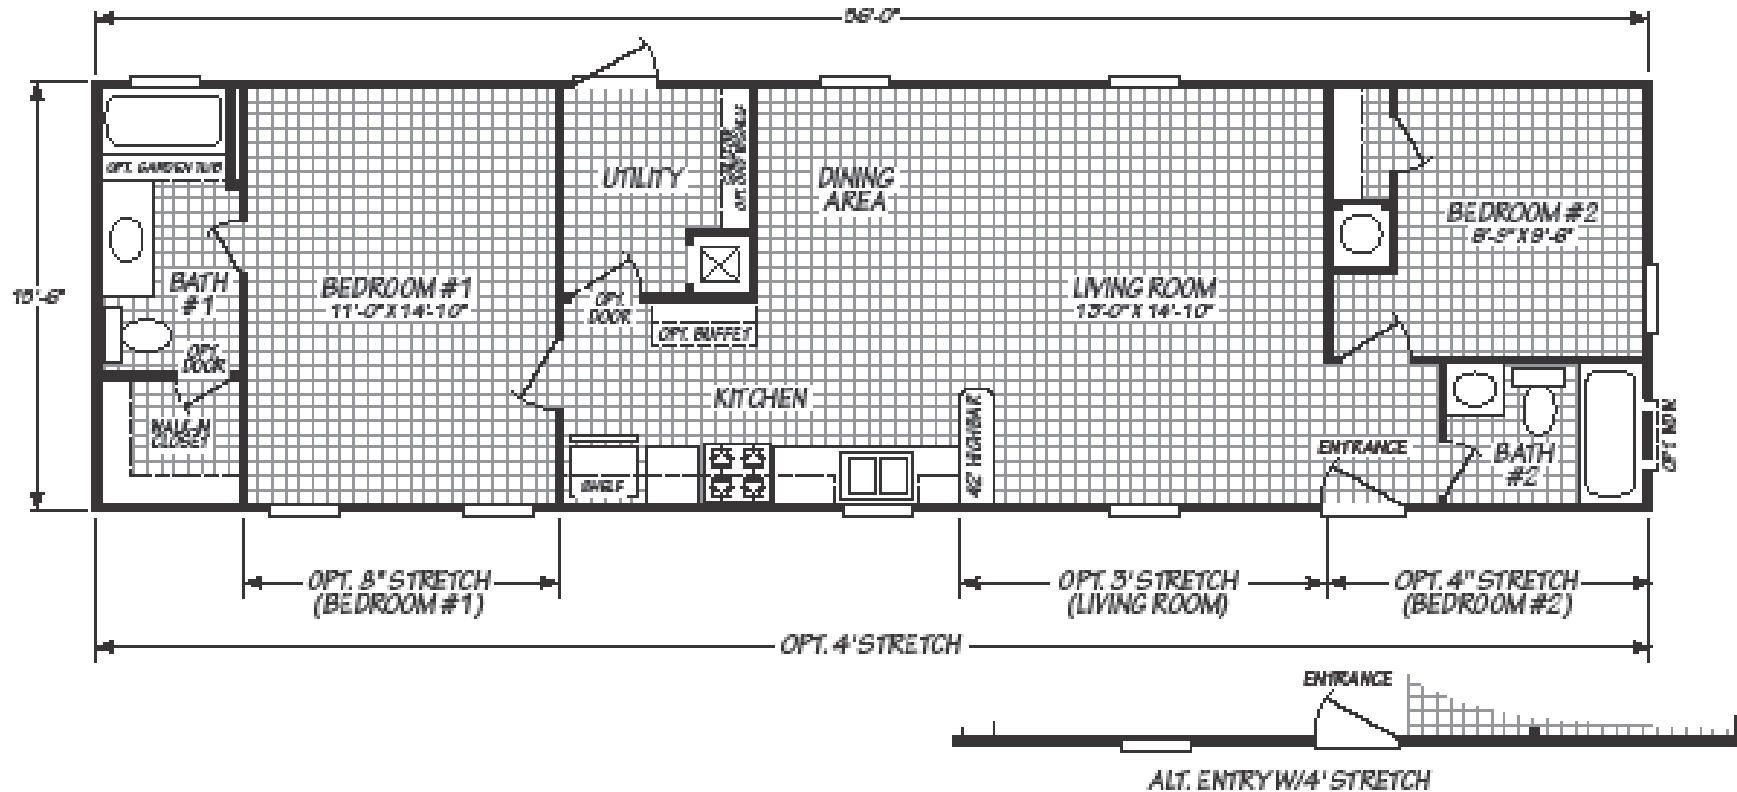

# Kerrville

Landmark Series

868 SQ. FT. (Approximate) 2 Bedroom, 2 Bath

Last Updated: 9-20-23

**FACTORY SELECT HOMES**  
4890 W. Main St.  
Farmington, NM 87401

**FSMobileHomes.com | 1-800-750-8802**

**IMPORTANT:** Alta Cima Corp reserves the right to modify, cancel or substitute products or features of this event at any time without prior notice or obligation. Pictures and other promotional materials are representative and may depict or contain floor plans, square footages, elevations, options, upgrades, extra design features, decorations, floor coverings, specialty light fixtures, custom paint and wall coverings, window treatments, landscaping, sound and alarm systems, furnishings, appliances, and other designer/decorator features and amenities that are not included as part of the home and/or may not be available at all locations. Home, pricing and community information is subject to change, and homes to prior sale, at any time without notice or obligation. ©2020 Alta Cima Corp. All rights reserved.