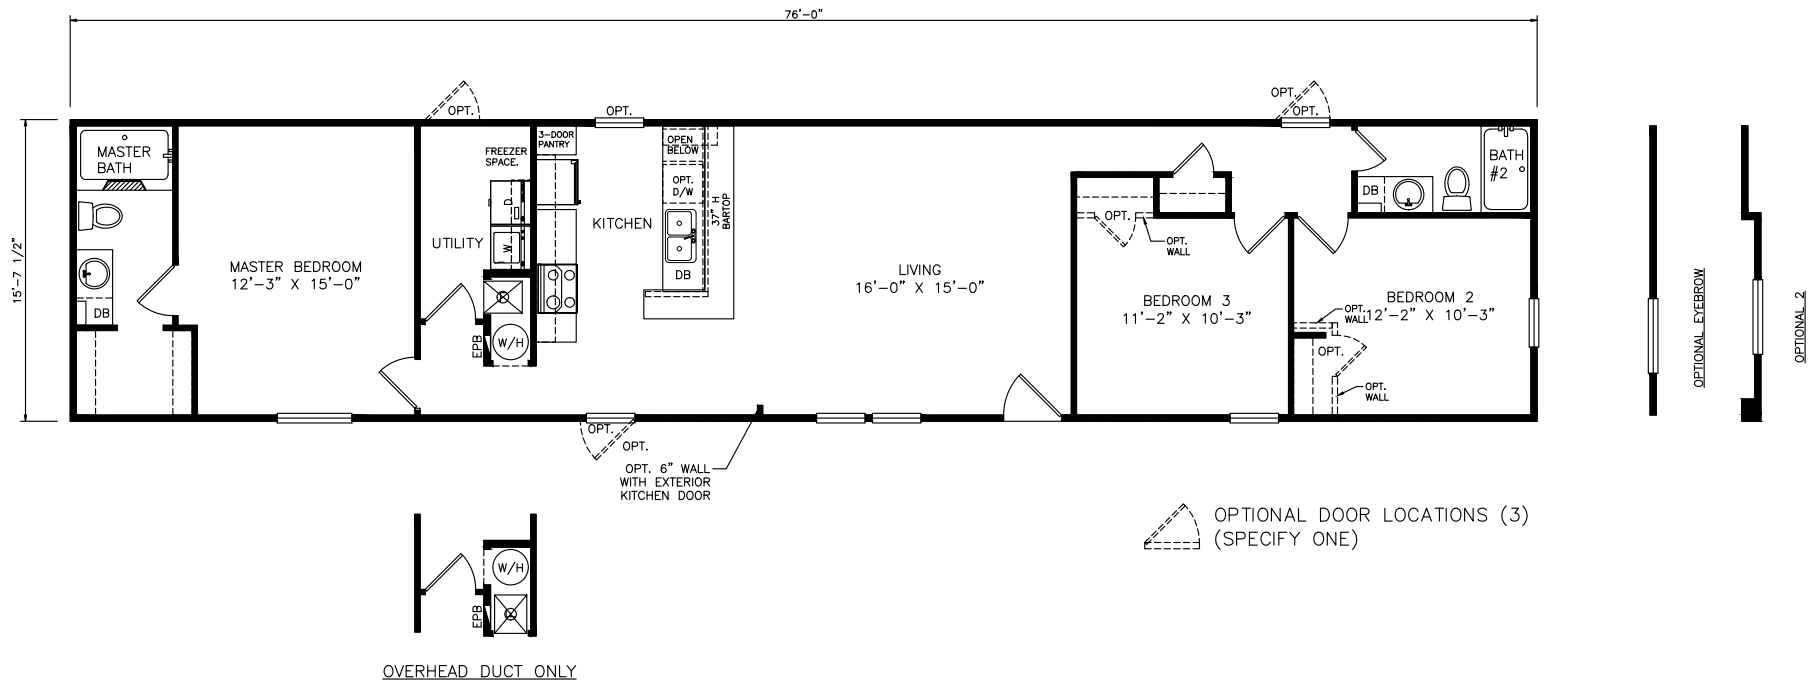

Lampert

Heritage Series - Single Section

1,193 SQ. FT. (Approximate) 3 Bedrooms, 2 Baths

Last Updated: 7-7-21

FACTORY SELECT HOMES
4890 W. Main St.
Farmington, NM 87401

FSMmobileHomes.com | 1-800-750-8802

IMPORTANT: Alta Cima Corp reserves the right to modify, cancel or substitute products or features of this event at any time without prior notice or obligation. Pictures and other promotional materials are representative and may depict or contain floor plans, square footages, elevations, options, upgrades, extra design features, decorations, floor coverings, specialty light fixtures, custom paint and wall coverings, window treatments, landscaping, sound and alarm systems, furnishings, appliances, and other designer/decorator features and amenities that are not included as part of the home and/or may not be available at all locations. Home, pricing and community information is subject to change, and homes to prior sale, at any time without notice or obligation. ©2020 Alta Cima Corp. All rights reserved.