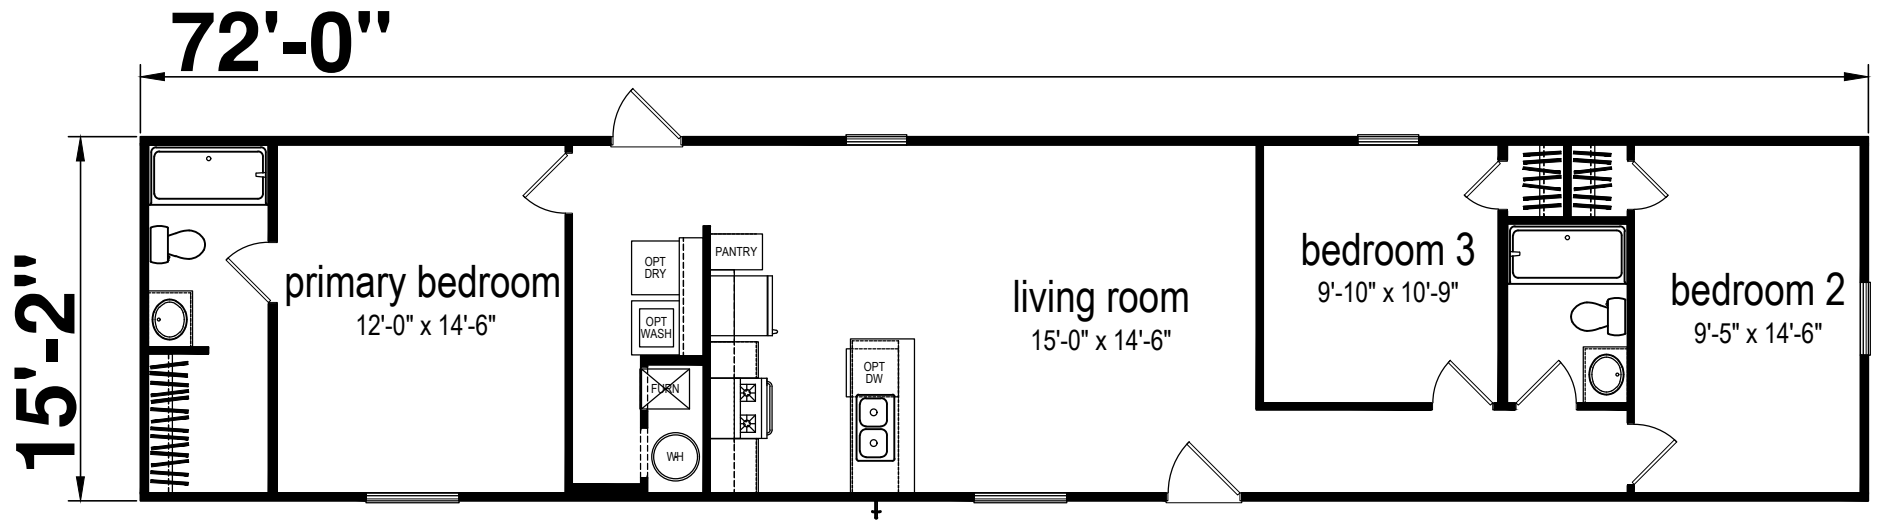

# Lenswood

Prime Series

1,092 SQ. FT. (Approximate) 3 Bedroom, 2 Bath

Last Updated: 2-14-24

**FACTORY SELECT HOMES**  
4890 W. Main St.  
Farmington, NM 87401

**FSMobileHomes.com | 1-800-750-8802**

**IMPORTANT:** Alta Cima Corp reserves the right to modify, cancel or substitute products or features of this event at any time without prior notice or obligation. Pictures and other promotional materials are representative and may depict or contain floor plans, square footages, elevations, options, upgrades, extra design features, decorations, floor coverings, specialty light fixtures, custom paint and wall coverings, window treatments, landscaping, sound and alarm systems, furnishings, appliances, and other designer/decorator features and amenities that are not included as part of the home and/or may not be available at all locations. Home, pricing and community information is subject to change, and homes to prior sale, at any time without notice or obligation. ©2020 Alta Cima Corp. All rights reserved.