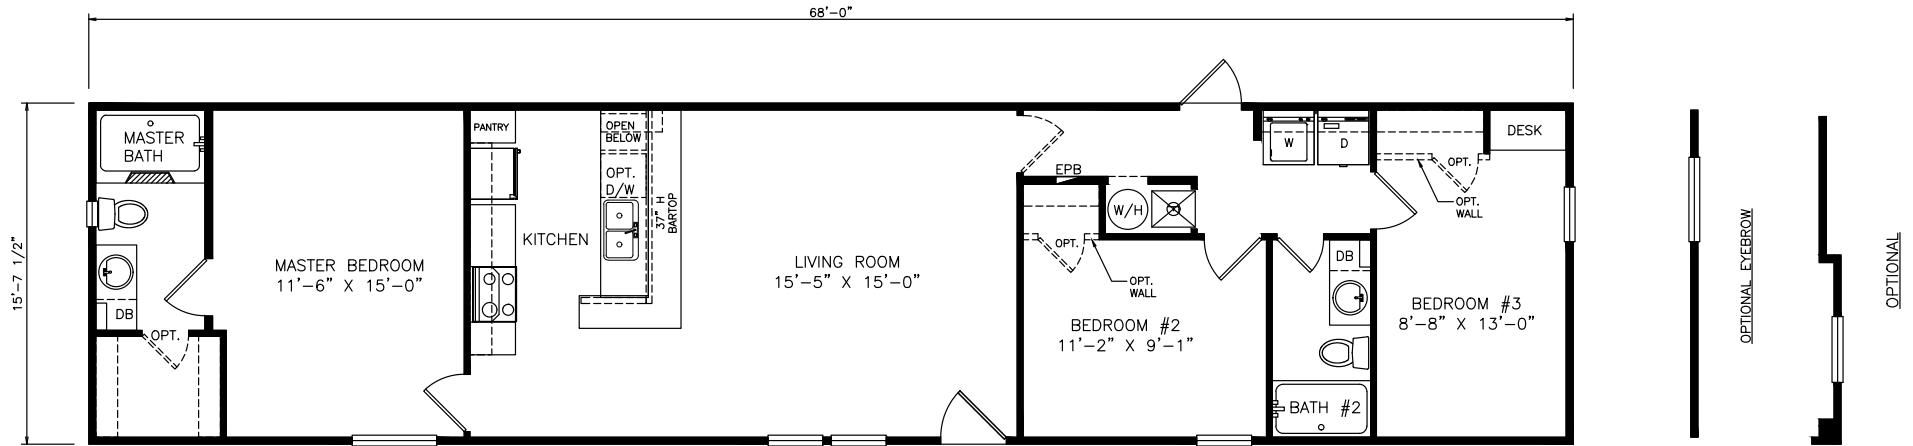

Lois

Heritage Series - Single Section

1,068 SQ. FT. (Approximate) 3 Bedrooms, 2 Baths

Last Updated: 7-7-21

FACTORY SELECT HOMES
4890 W. Main St.
Farmington, NM 87401

FSMobileHomes.com | 1-800-750-8802

IMPORTANT: Alta Cima Corp reserves the right to modify, cancel or substitute products or features of this event at any time without prior notice or obligation. Pictures and other promotional materials are representative and may depict or contain floor plans, square footages, elevations, options, upgrades, extra design features, decorations, floor coverings, specialty light fixtures, custom paint and wall coverings, window treatments, landscaping, sound and alarm systems, furnishings, appliances, and other designer/decorator features and amenities that are not included as part of the home and/or may not be available at all locations. Home, pricing and community information is subject to change, and homes to prior sale, at any time without notice or obligation. ©2020 Alta Cima Corp. All rights reserved.