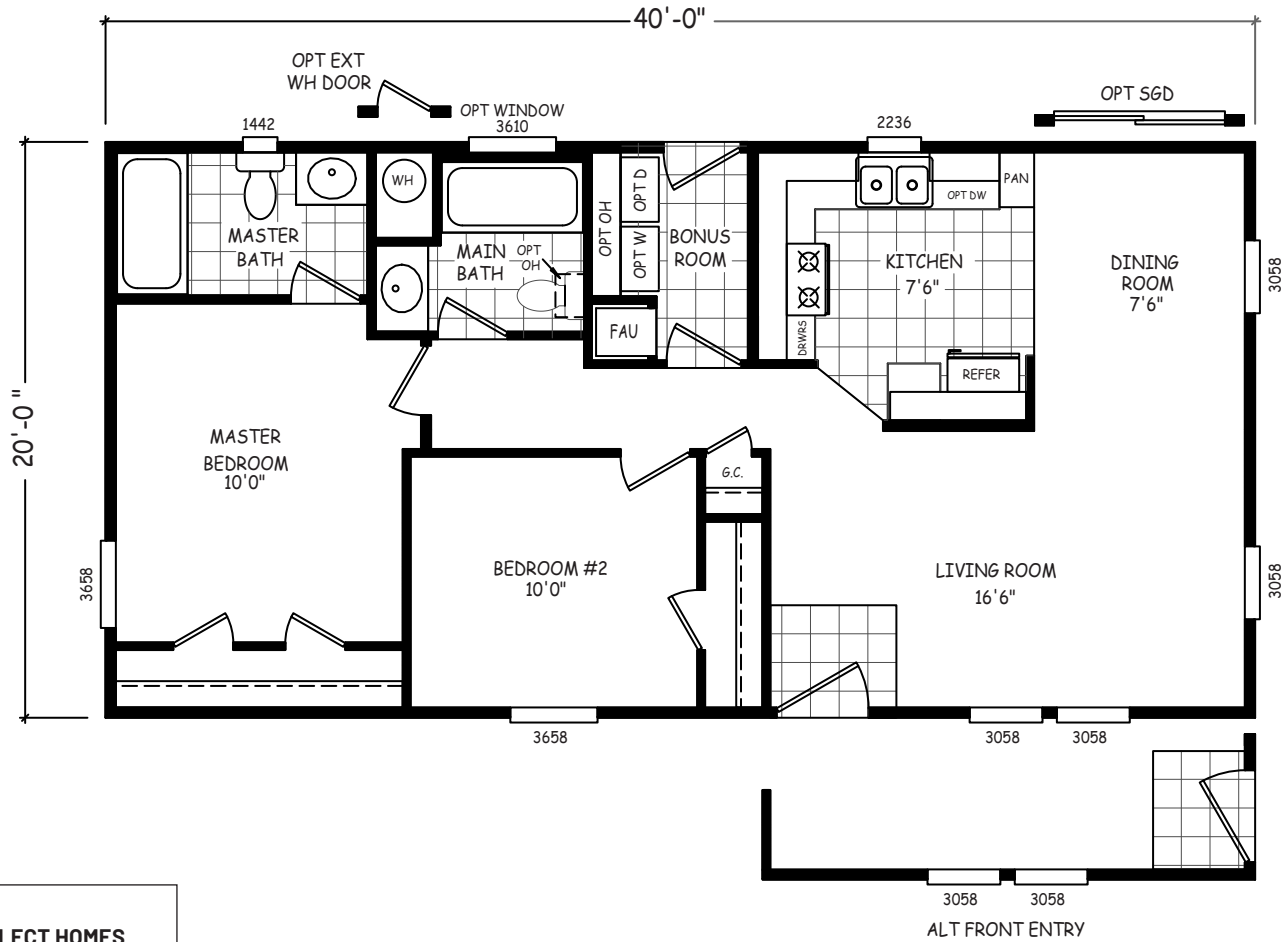

Mombo

GS Series

800 SQ. FT. (Approximate) 2 Bedrooms, 2 Baths

Last Updated: 11-19-20

FACTORY SELECT HOMES
4890 W. Main St.
Farmington, NM 87401

FSMmobileHomes.com | 1-800-750-8802

IMPORTANT: Alta Cima Corp reserves the right to modify, cancel or substitute products or features of this event at any time without prior notice or obligation. Pictures and other promotional materials are representative and may depict or contain floor plans, square footages, elevations, options, upgrades, extra design features, decorations, floor coverings, specialty light fixtures, custom paint and wall coverings, window treatments, landscaping, sound and alarm systems, furnishings, appliances, and other designer/decorator features and amenities that are not included as part of the home and/or may not be available at all locations. Home, pricing and community information is subject to change, and homes to prior sale, at any time without notice or obligation. ©2020 Alta Cima Corp. All rights reserved.