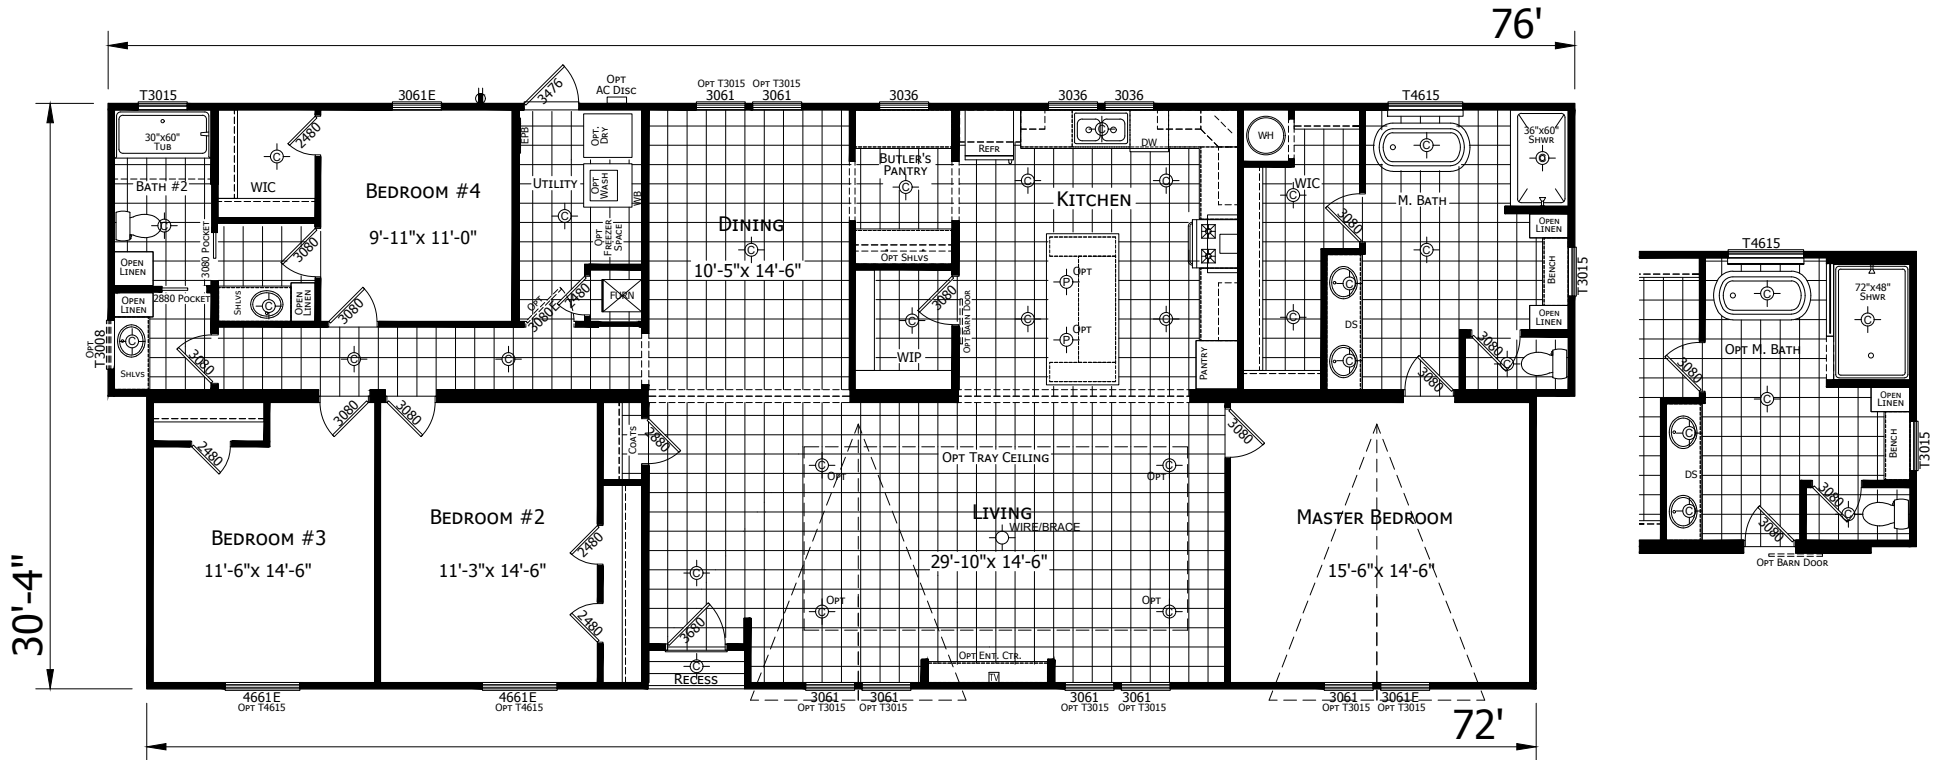

Monticello

Innovation Series - Multi Section

2,235 SQ. FT. (Approximate) 4 Bedrooms, 2 Baths

Last Updated: 7-16-21

FACTORY SELECT HOMES
4890 W. Main St.
Farmington, NM 87401

FSMobileHomes.com | 1-800-750-8802