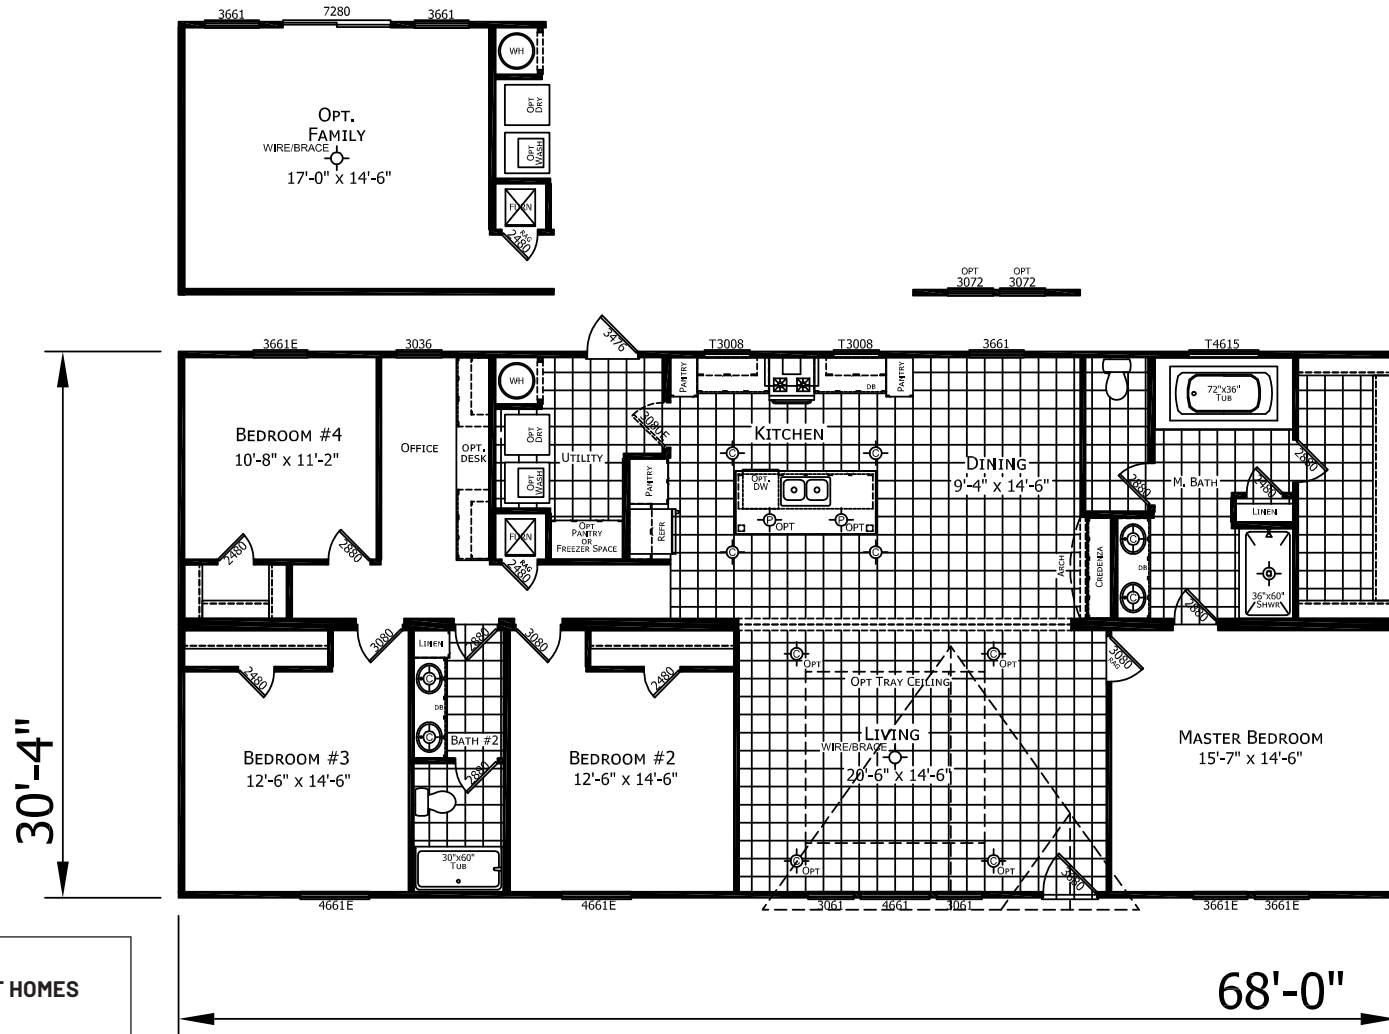

Newkirk

Innovation Series - Multi Section

2,063 SQ. FT. (Approximate) 4 Bedrooms, 2 Baths

Last Updated: 5-25-21

FACTORY SELECT HOMES
4890 W. Main St.
Farmington, NM 87401

FSMobileHomes.com | 1-800-750-8802