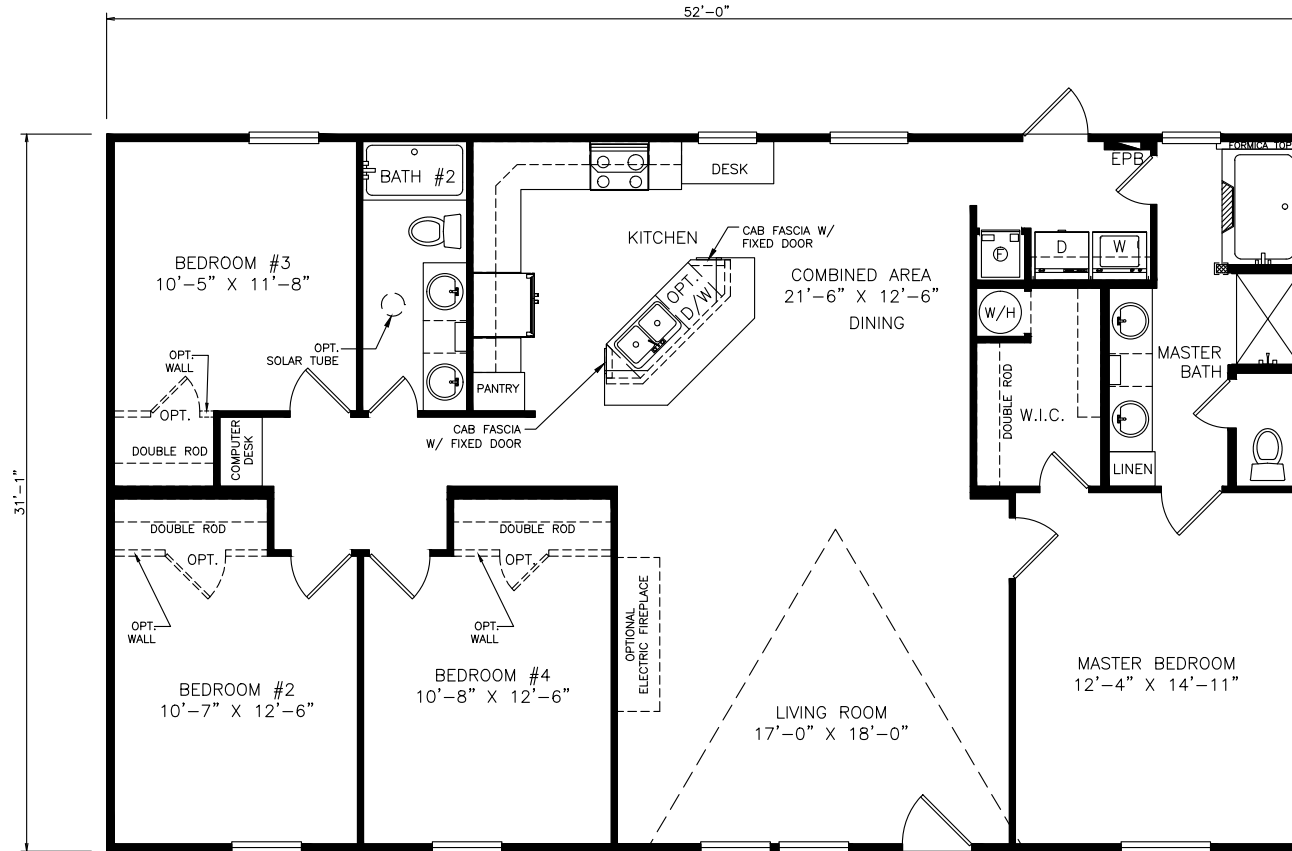

Noria

Select Series - Multi Section

1,622 SQ. FT. (Approximate) 4 Bedrooms, 2 Baths

Last Updated: 7-6-21

FACTORY SELECT HOMES
4890 W. Main St.
Farmington, NM 87401

FSMobileHomes.com | 1-800-750-8802

IMPORTANT: Alta Cima Corp reserves the right to modify, cancel or substitute products or features of this event at any time without prior notice or obligation. Pictures and other promotional materials are representative and may depict or contain floor plans, square footages, elevations, options, upgrades, extra design features, decorations, floor coverings, specialty light fixtures, custom paint and wall coverings, window treatments, landscaping, sound and alarm systems, furnishings, appliances, and other designer/decorator features and amenities that are not included as part of the home and/or may not be available at all locations. Home, pricing and community information is subject to change, and homes to prior sale, at any time without notice or obligation. ©2020 Alta Cima Corp. All rights reserved.