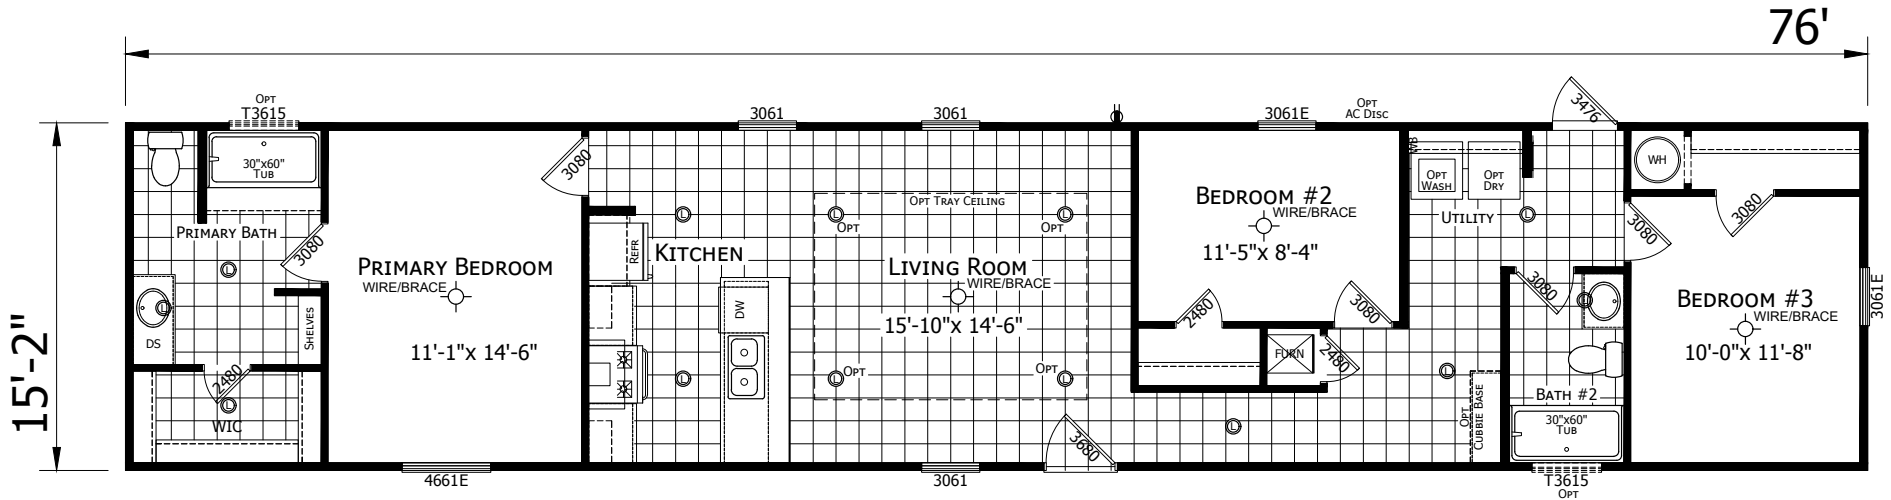

# Orla

Innovation Series - Single Section

1,153 SQ. FT. (Approximate) 3 Bedrooms, 2 Baths

Last Updated: 6-22-22

**FACTORY SELECT HOMES**  
4890 W. Main St.  
Farmington, NM 87401

**FSMobileHomes.com | 1-800-750-8802**