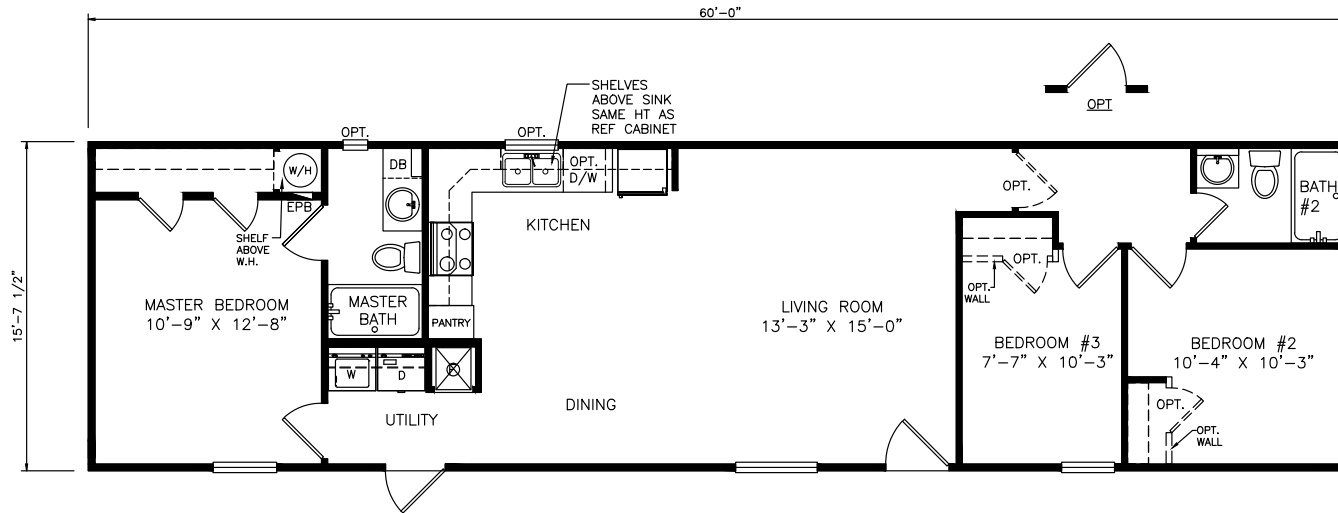

Redwall

Select Series - Single Section

942 SQ. FT. (Approximate) 3 Bedrooms, 2 Baths

Last Updated: 7-6-21

OPTIONAL

FACTORY SELECT HOMES
4890 W. Main St.
Farmington, NM 87401

FSMobileHomes.com | 1-800-750-8802