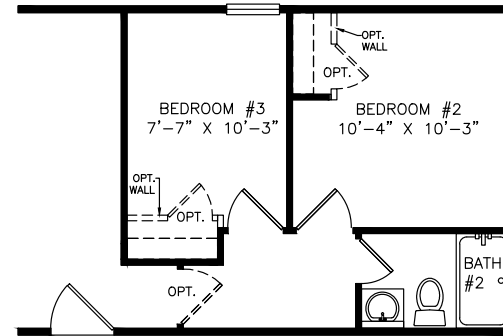

Redwall

Select Series - Single Section

942 SQ. FT. (Approximate) 3 Bedrooms, 2 Baths

Last Updated: 7-6-21

OPTIONAL

FACTORY SELECT HOMES
4890 W. Main St.
Farmington, NM 87401

FSMobileHomes.com | 1-800-750-8802