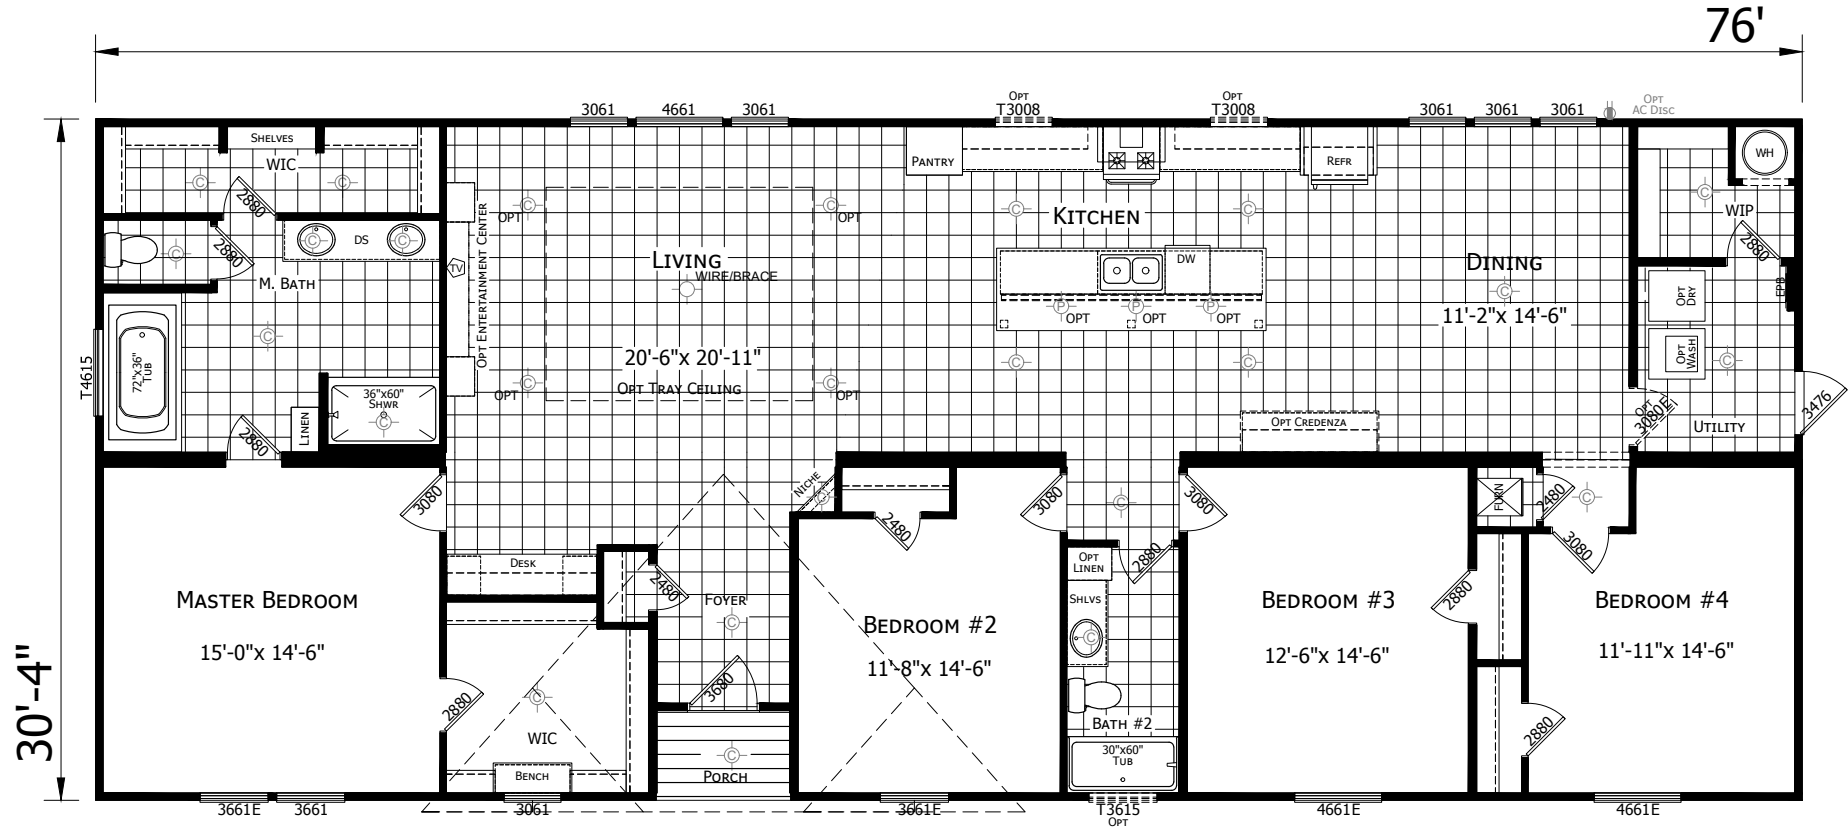

# Risco

Innovation Series - Multi Section

2,281 SQ. FT. (Approximate) 4 Bedrooms, 2 Baths

Last Updated: 5-25-21

**FACTORY SELECT HOMES**  
4890 W. Main St.  
Farmington, NM 87401

**FSMobileHomes.com | 1-800-750-8802**