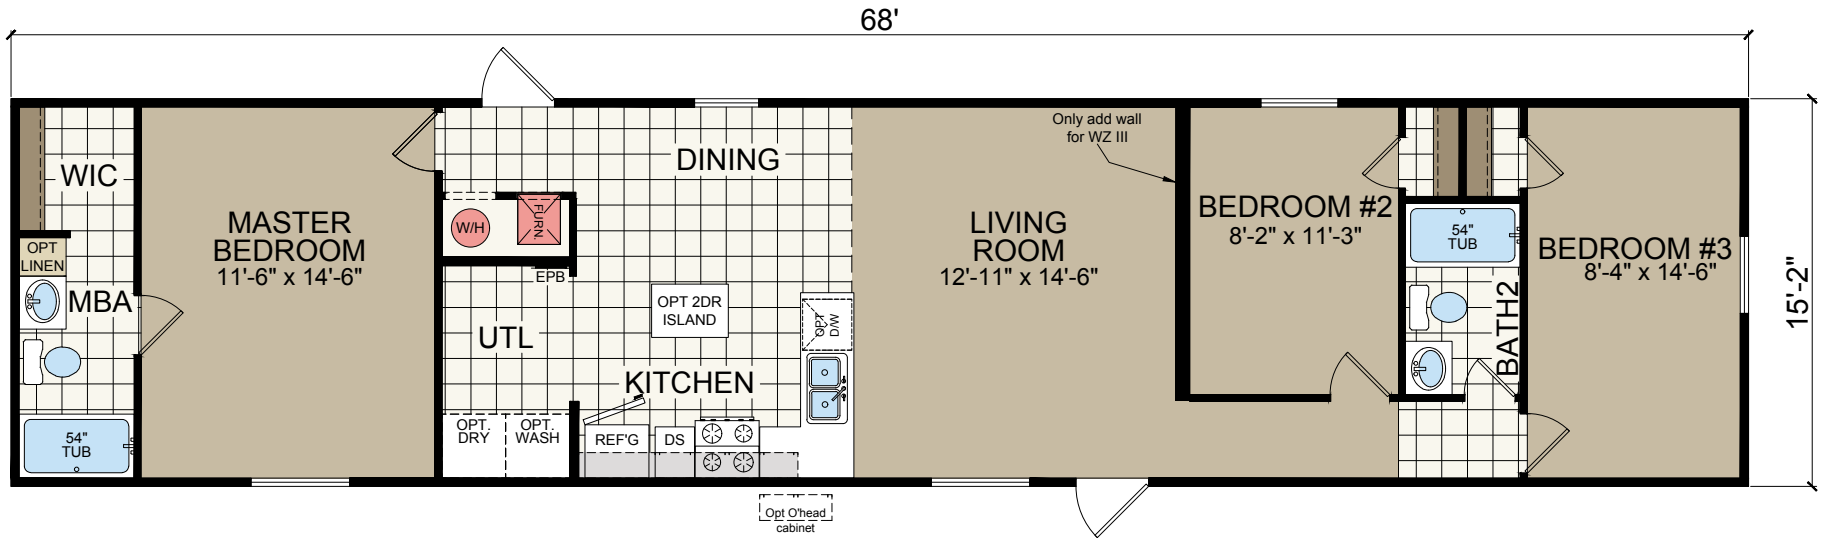

Riverton

Redman Classic Series - Single Section by Champion Homes | Burleson, TX

1,031 SQ. FT. (Approximate) 3 Bedroom, 2 Bath

Last Updated: 6-14-21

FACTORY SELECT HOMES
4890 W. Main St.
Farmington, NM 87401