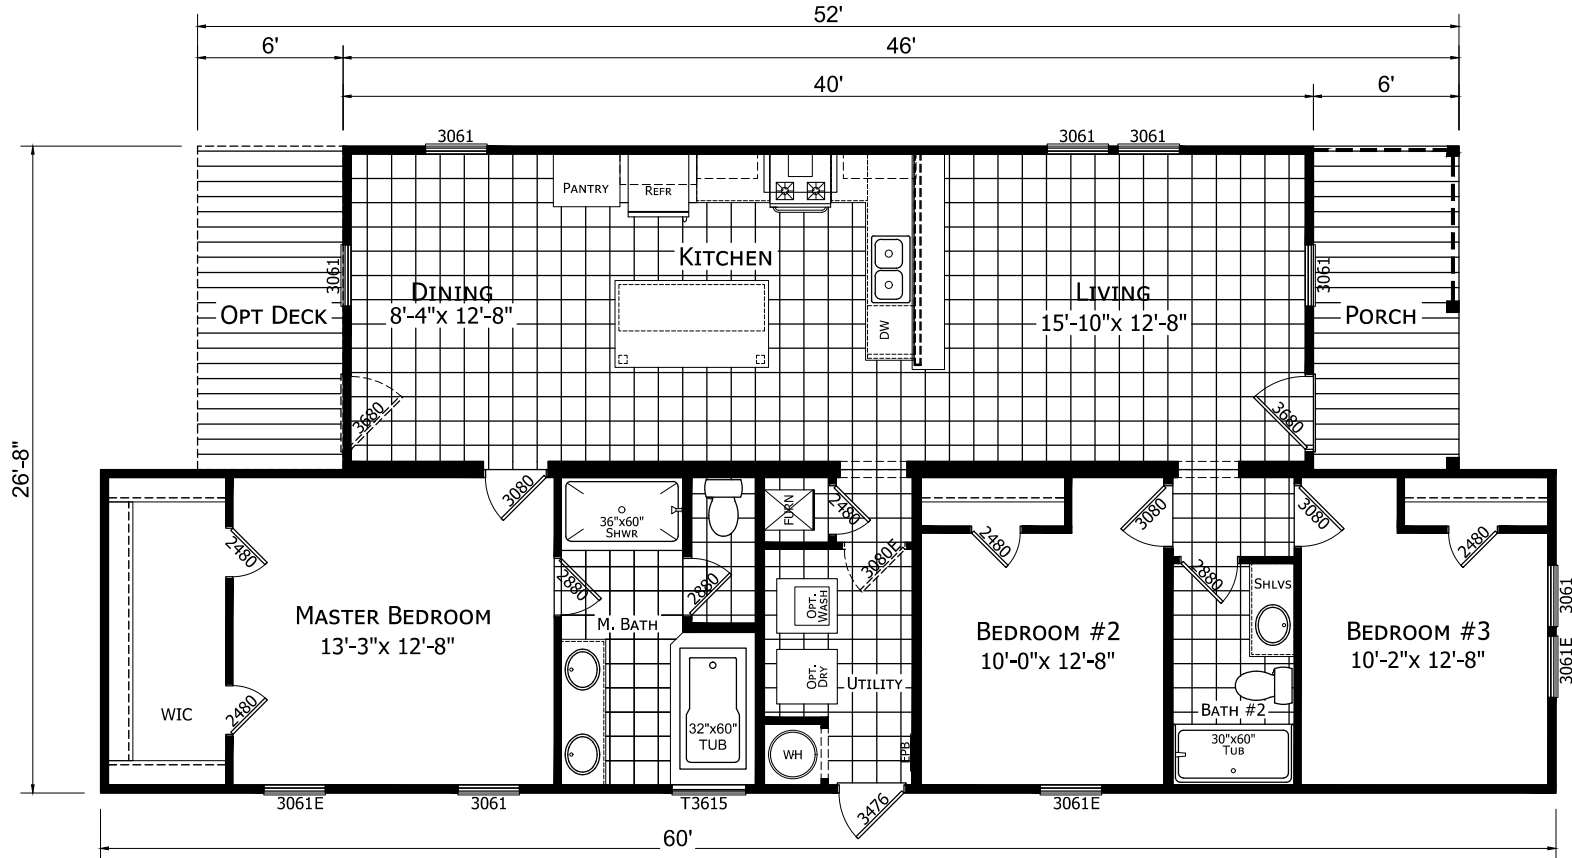

Robbs

Innovation Series - Multi Section

1,333 SQ. FT. (Approximate) 3 Bedrooms, 2 Baths

Last Updated: 5-24-21

FACTORY SELECT HOMES
4890 W. Main St.
Farmington, NM 87401

FSMobileHomes.com | 1-800-750-8802

IMPORTANT: Alta Cima Corp reserves the right to modify, cancel or substitute products or features of this event at any time without prior notice or obligation. Pictures and other promotional materials are representative and may depict or contain floor plans, square footages, elevations, options, upgrades, extra design features, decorations, floor coverings, specialty light fixtures, custom paint and wall coverings, window treatments, landscaping, sound and alarm systems, furnishings, appliances, and other designer/decorator features and amenities that are not included as part of the home and/or may not be available at all locations. Home, pricing and community information is subject to change, and homes to prior sale, at any time without notice or obligation. ©2020 Alta Cima Corp. All rights reserved.