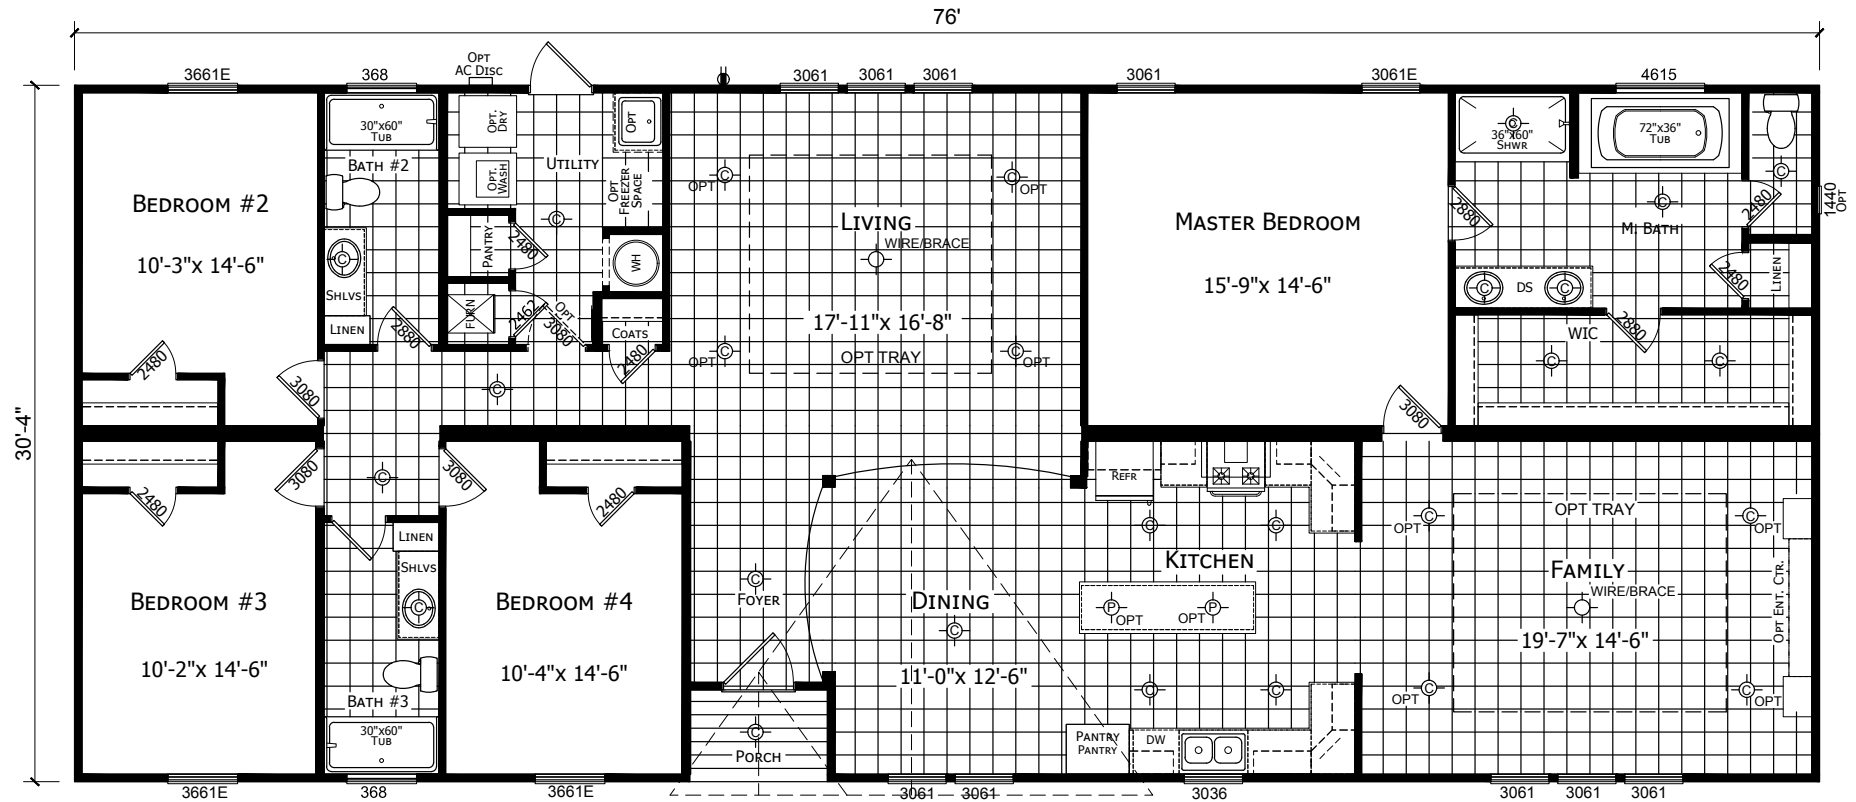

Sapello

Innovation Series - Multi Section

2,281 SQ. FT. (Approximate) 4 Bedrooms, 3 Baths

Last Updated: 5-25-21

FACTORY SELECT HOMES
4890 W. Main St.
Farmington, NM 87401

FSMobileHomes.com | 1-800-750-8802