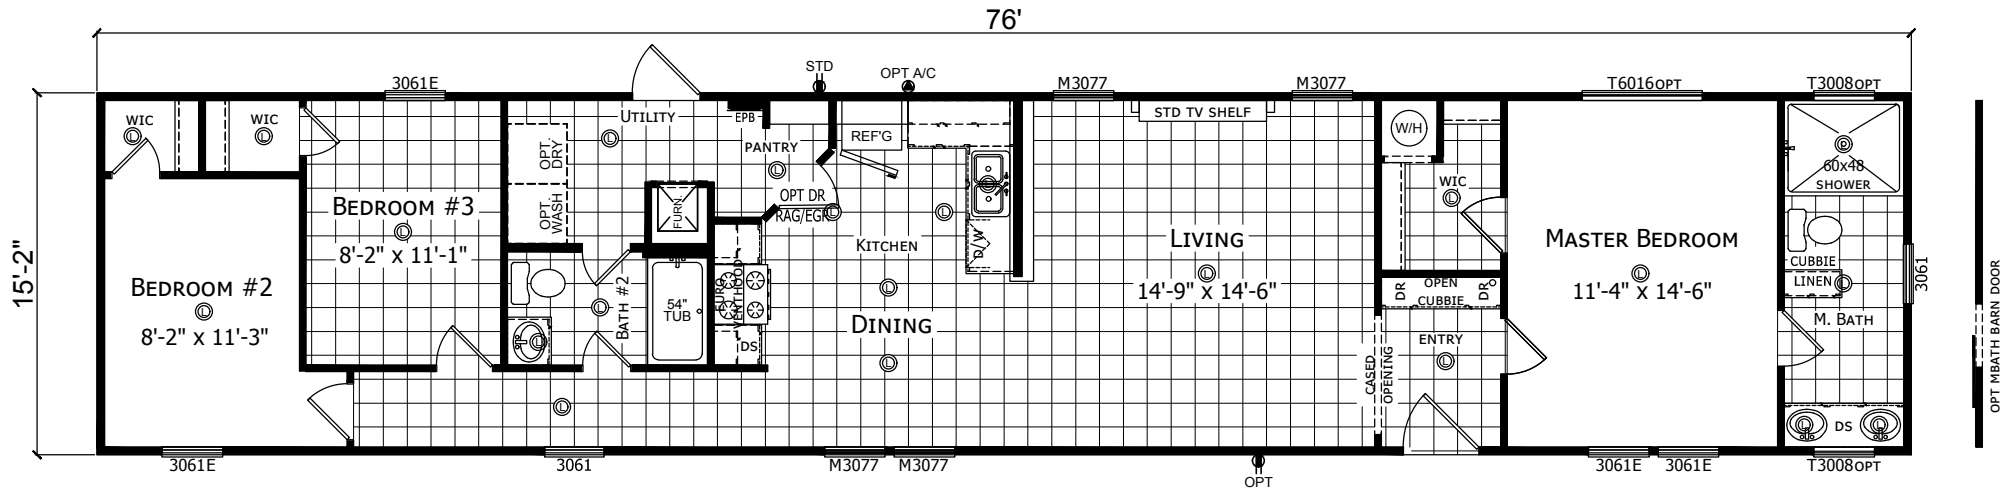

Seymour

Select Series - Single Section by Champion Homes | Burleson, TX

1,152 SQ. FT. (Approximate) 3 Bedroom, 2 Bath

Last Updated: 6-14-21

FACTORY SELECT HOMES
4890 W. Main St.
Farmington, NM 87401

FSMobileHomes.com | 1-800-750-8802