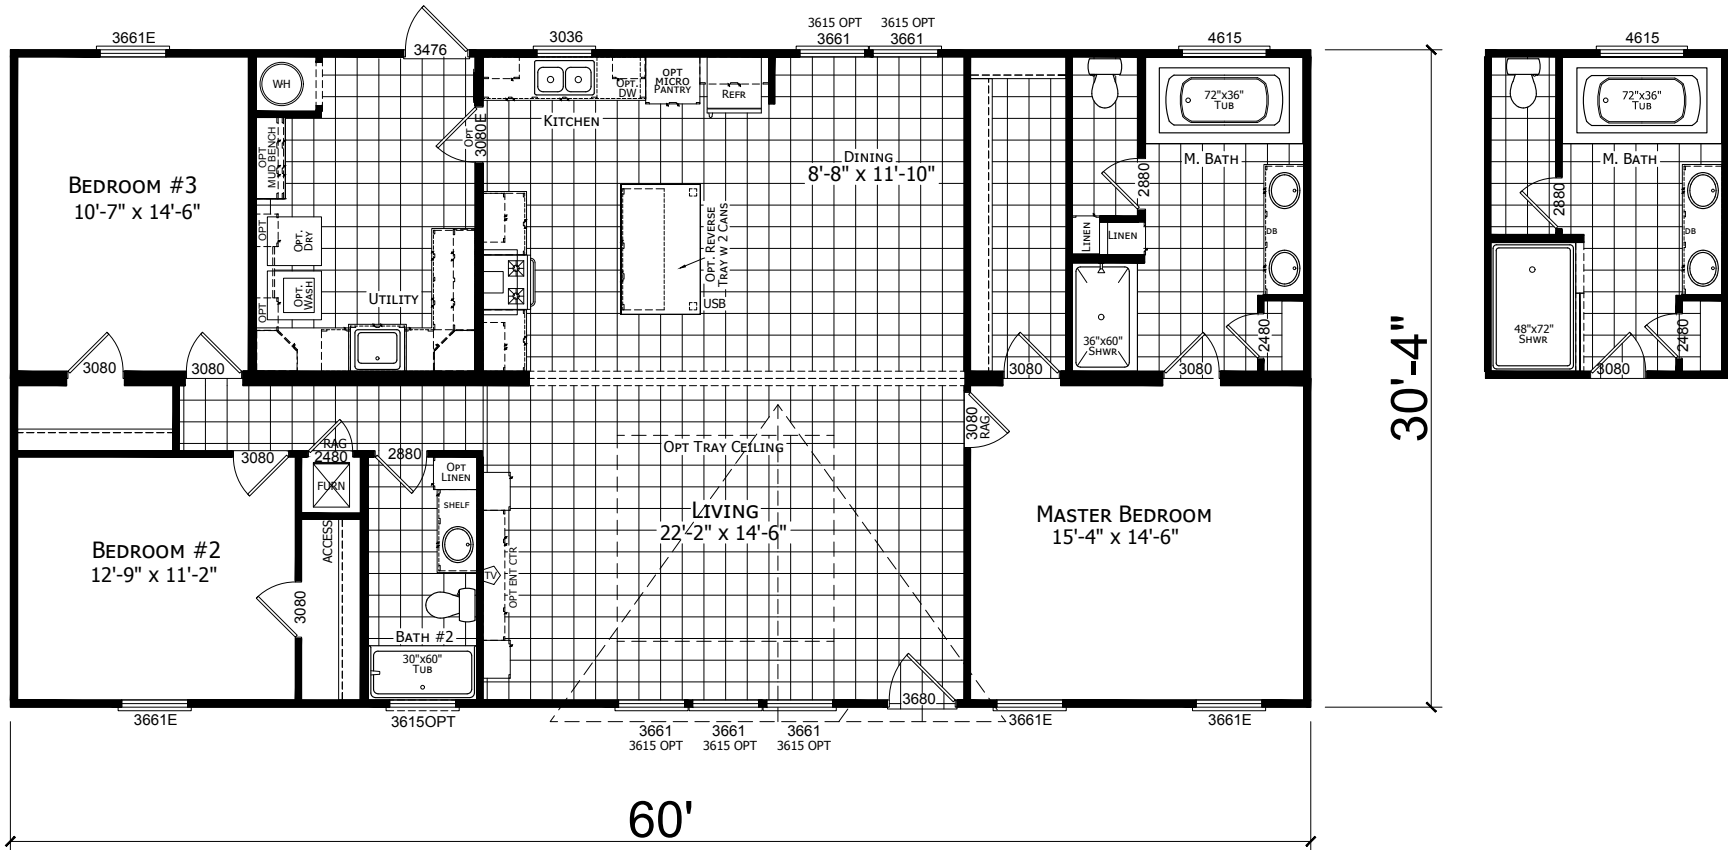

Sterling

Innovation Series - Multi Section

1,820 SQ. FT. (Approximate) 3 Bedrooms, 2 Baths

Last Updated: 6-21-21

FACTORY SELECT HOMES
4890 W. Main St.
Farmington, NM 87401

FSMobileHomes.com | 1-800-750-8802