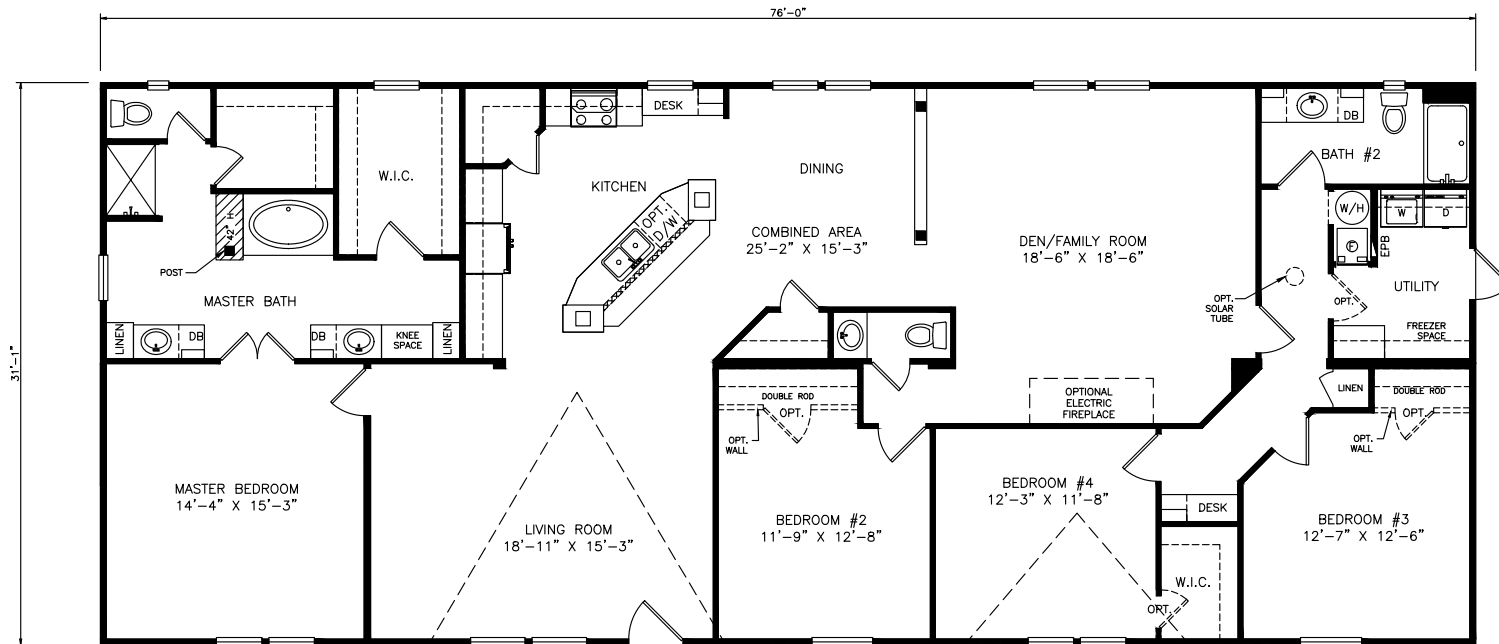

Suffield

Heritage Series - Multi Section

2,369 SQ. FT. (Approximate) 4 Bedrooms, 2.5 Baths

Last Updated: 7-7-21

FACTORY SELECT HOMES
4890 W. Main St.
Farmington, NM 87401

FSMobileHomes.com | 1-800-750-8802