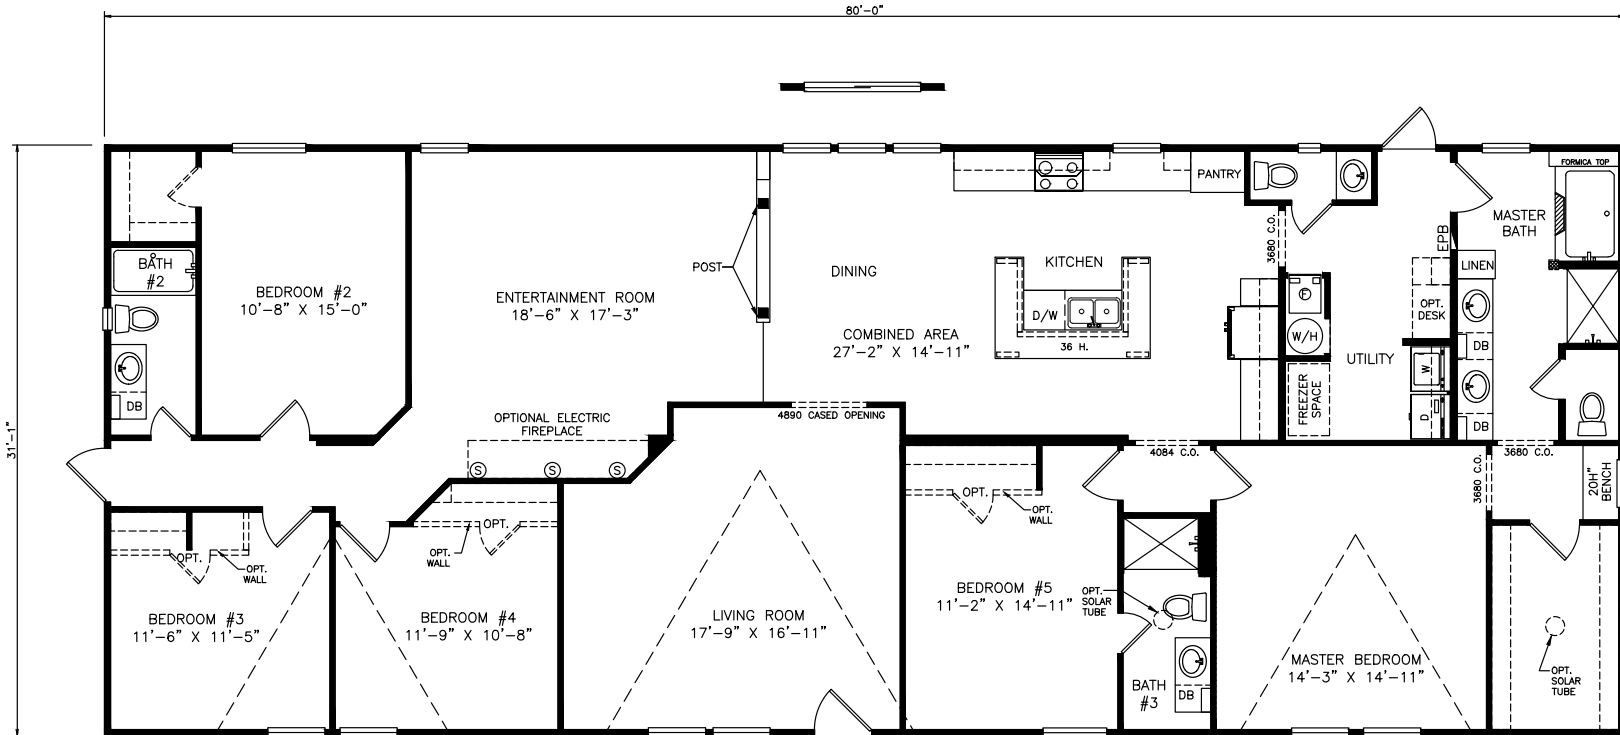

Surrey

Heritage Series - Multi Section

2,494 SQ. FT. (Approximate) 5 Bedrooms, 3.5 Baths

Last Updated: 7-7-21

FACTORY SELECT HOMES
4890 W. Main St.
Farmington, NM 87401

FSMobileHomes.com | 1-800-750-8802

IMPORTANT: Alta Cima Corp reserves the right to modify, cancel or substitute products or features of this event at any time without prior notice or obligation. Pictures and other promotional materials are representative and may depict or contain floor plans, square footages, elevations, options, upgrades, extra design features, decorations, floor coverings, specialty light fixtures, custom paint and wall coverings, window treatments, landscaping, sound and alarm systems, furnishings, appliances, and other designer/decorator features and amenities that are not included as part of the home and/or may not be available at all locations. Home, pricing and community information is subject to change, and homes to prior sale, at any time without notice or obligation. ©2020 Alta Cima Corp. All rights reserved.