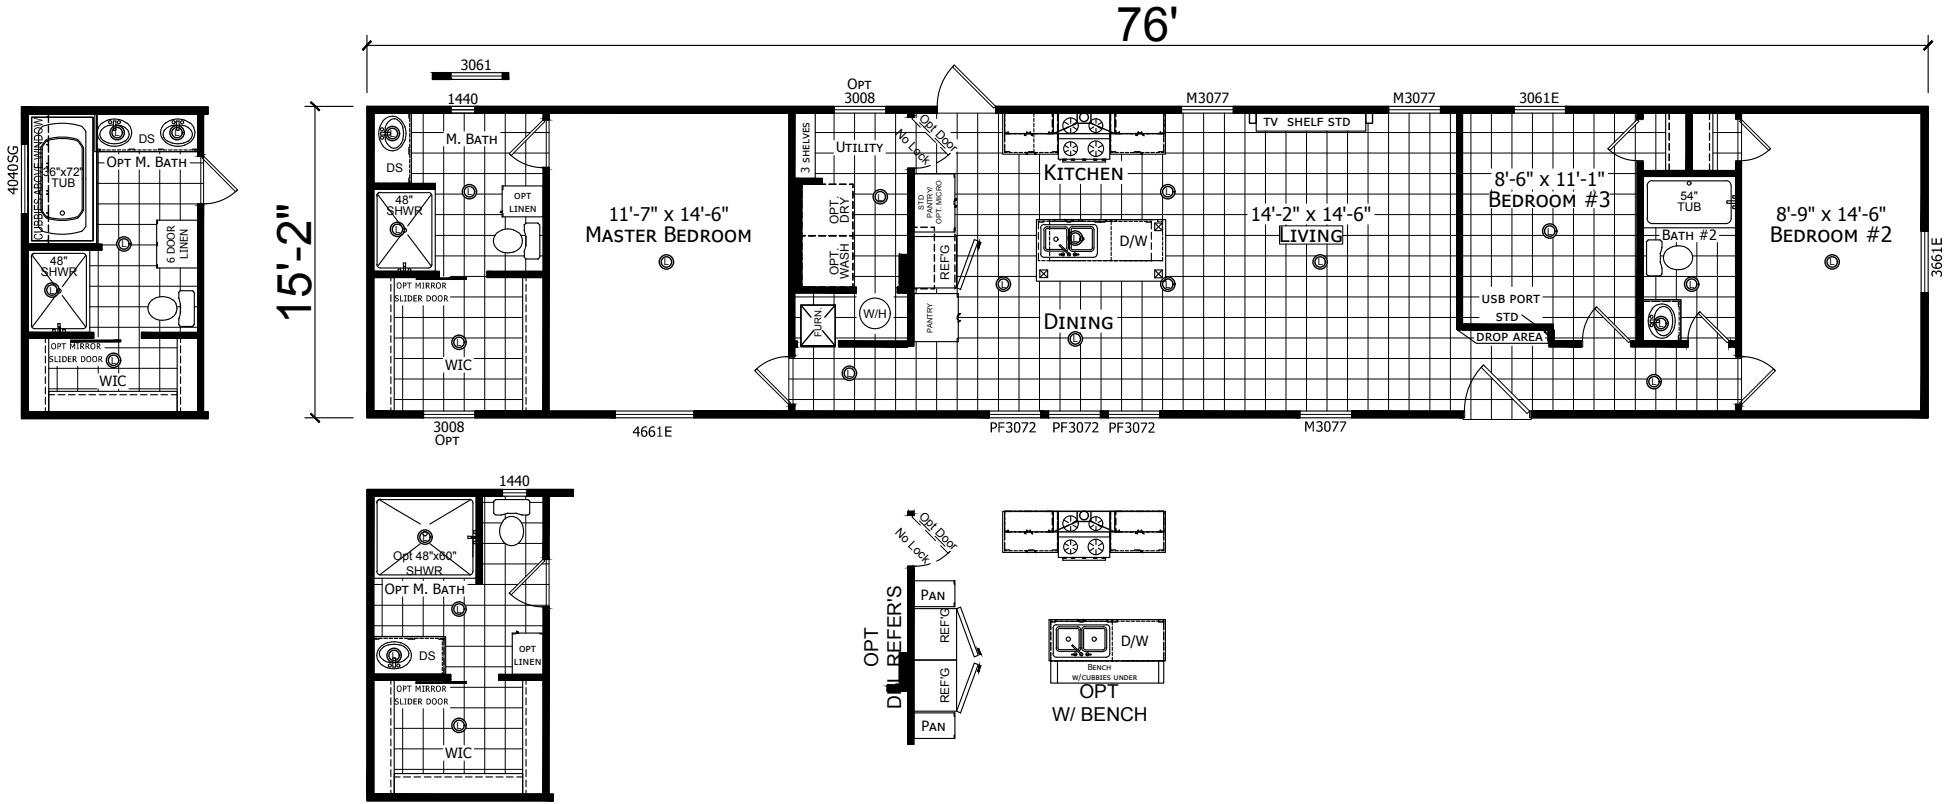

Tain

Select Series - Single Section by Champion Homes | Burleson, TX

1,153 SQ. FT. (Approximate) 3 Bedroom, 2 Bath

Last Updated: 6-14-21

FACTORY SELECT HOMES
4890 W. Main St.
Farmington, NM 87401

FSMobileHomes.com | 1-800-750-8802