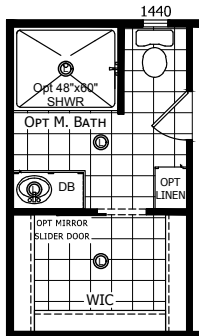

# Tampico

Select Series - Single Section by Champion Homes | Burleson, TX

1,152 SQ. FT. (Approximate) 3 Bedroom, 2 Bath

Last Updated: 6-14-21

**FACTORY SELECT HOMES**  
4890 W. Main St.  
Farmington, NM 87401