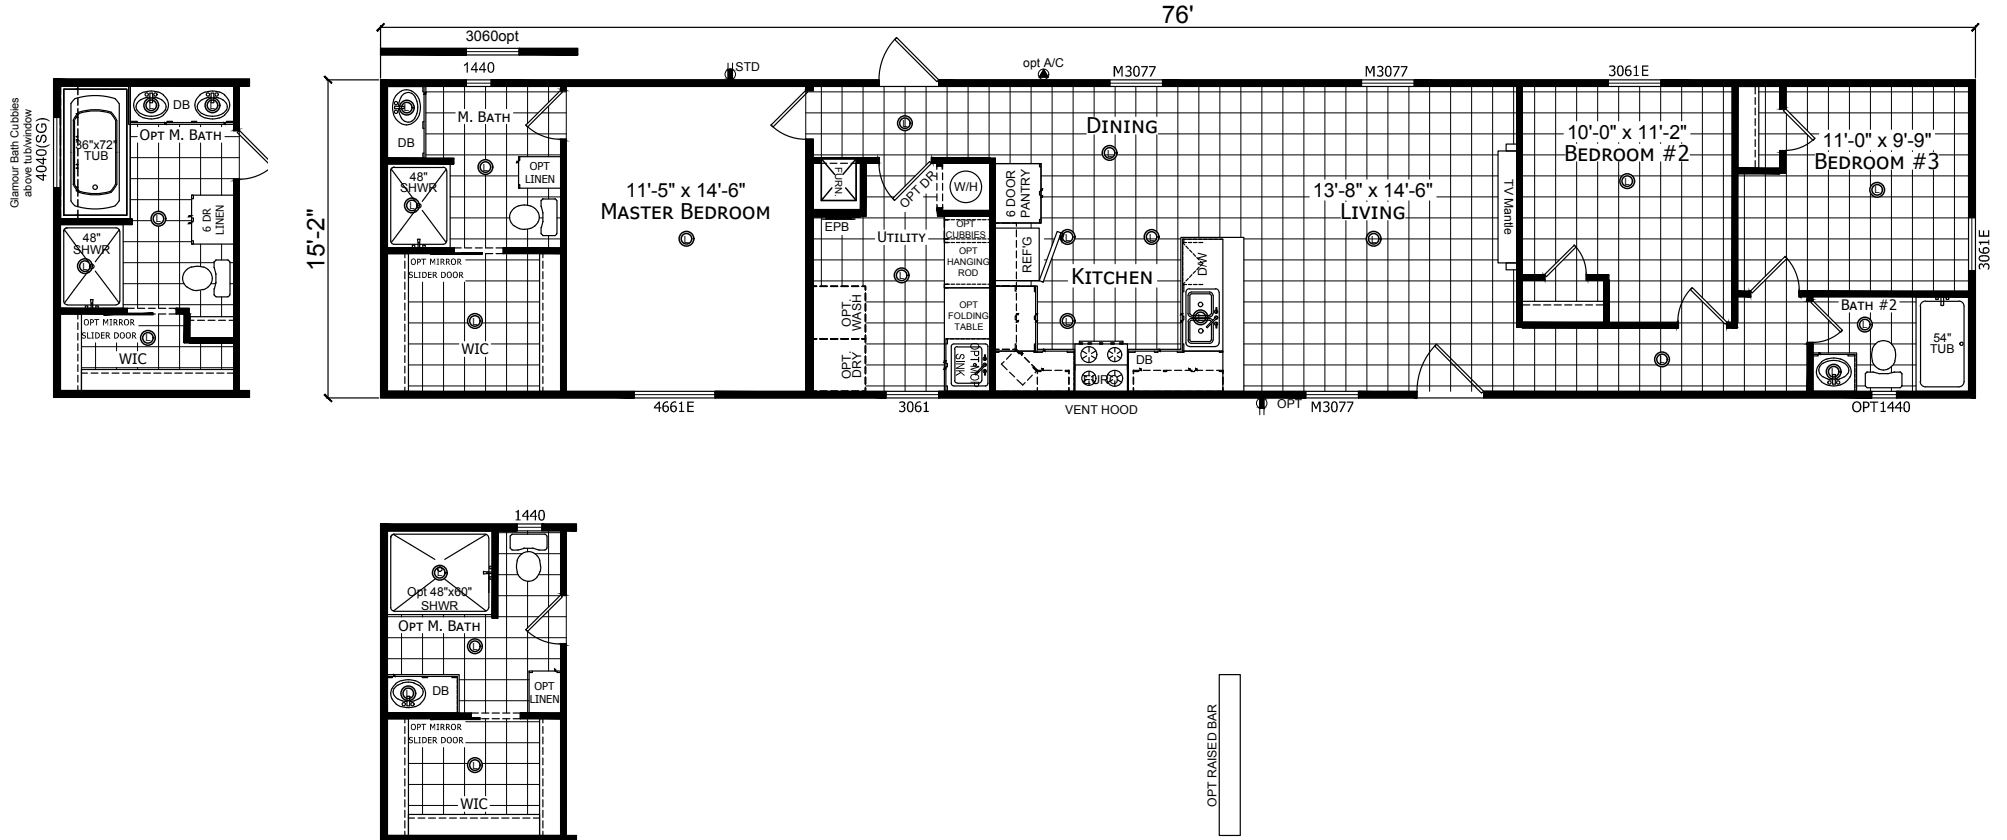

# Tampico

Select Series - Single Section by Champion Homes | Burleson, TX

1,152 SQ. FT. (Approximate) 3 Bedroom, 2 Bath

Last Updated: 6-14-21

**FACTORY SELECT HOMES**  
4890 W. Main St.  
Farmington, NM 87401