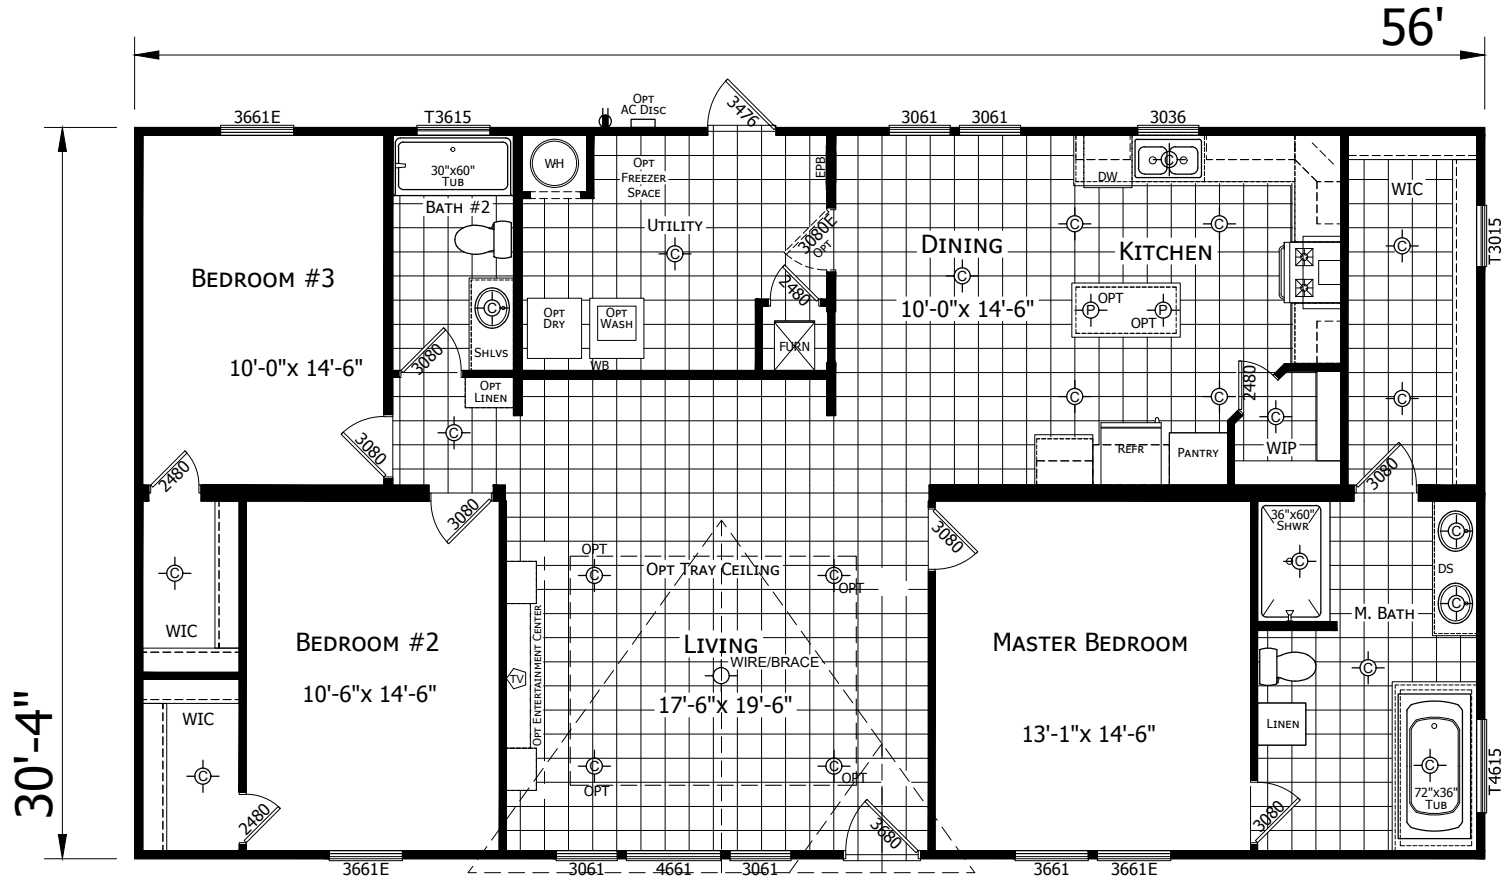

# Valente

Innovation Series - Multi Section

1,699 SQ. FT. (Approximate) 3 Bedrooms, 2 Bath

Last Updated: 8-2-22

**FACTORY SELECT HOMES**  
4890 W. Main St.  
Farmington, NM 87401

**FSMobileHomes.com | 1-800-750-8802**