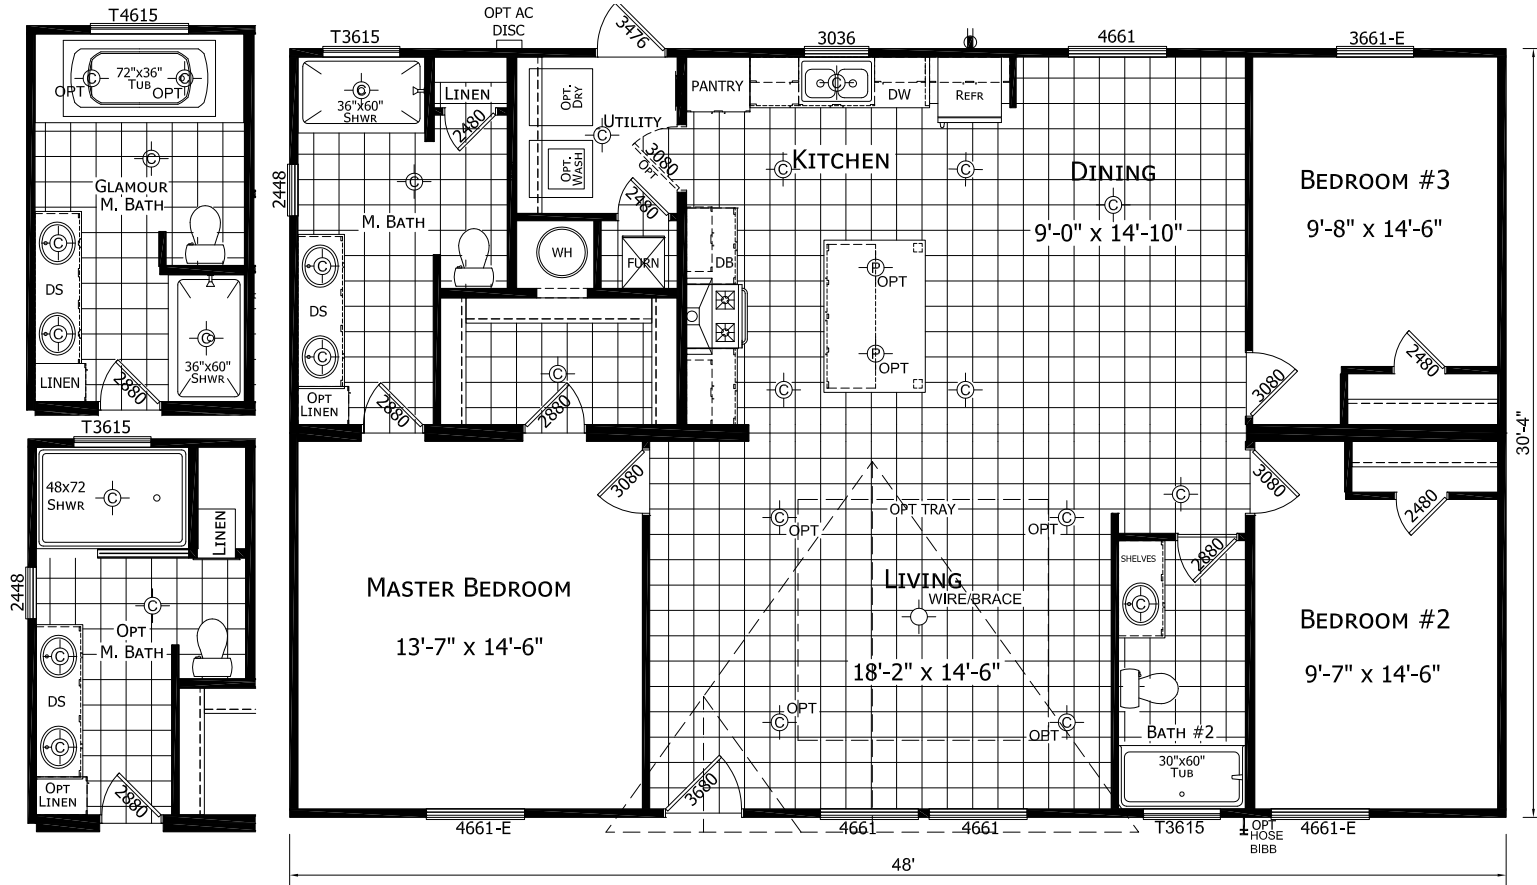

Vrain

Innovation Series - Multi Section

1,456 SQ. FT. (Approximate) 3 Bedrooms, 2 Baths

Last Updated: 5-24-21

FACTORY SELECT HOMES
4890 W. Main St.
Farmington, NM 87401

FSMobileHomes.com | 1-800-750-8802

IMPORTANT: Alta Cima Corp reserves the right to modify, cancel or substitute products or features of this event at any time without prior notice or obligation. Pictures and other promotional materials are representative and may depict or contain floor plans, square footages, elevations, options, upgrades, extra design features, decorations, floor coverings, specialty light fixtures, custom paint and wall coverings, window treatments, landscaping, sound and alarm systems, furnishings, appliances, and other designer/decorator features and amenities that are not included as part of the home and/or may not be available at all locations. Home, pricing and community information is subject to change, and homes to prior sale, at any time without notice or obligation. ©2020 Alta Cima Corp. All rights reserved.