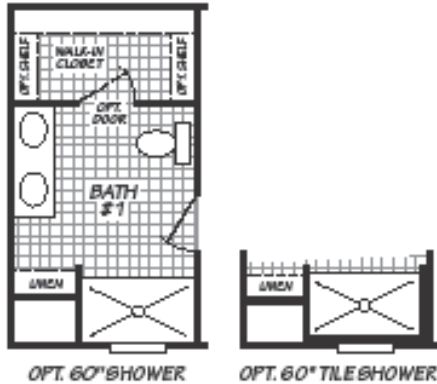

Wickett

Landmark Series

1,178 SQ. FT. (Approximate) 3 Bedroom, 2 Bath

Last Updated: 9-20-23

FACTORY SELECT HOMES
4890 W. Main St.
Farmington, NM 87401

FSMobileHomes.com | 1-800-750-8802

IMPORTANT: Alta Cima Corp reserves the right to modify, cancel or substitute products or features of this event at any time without prior notice or obligation. Pictures and other promotional materials are representative and may depict or contain floor plans, square footages, elevations, options, upgrades, extra design features, decorations, floor coverings, specialty light fixtures, custom paint and wall coverings, window treatments, landscaping, sound and alarm systems, furnishings, appliances, and other designer/decorator features and amenities that are not included as part of the home and/or may not be available at all locations. Home, pricing and community information is subject to change, and homes to prior sale, at any time without notice or obligation. ©2020 Alta Cima Corp. All rights reserved.