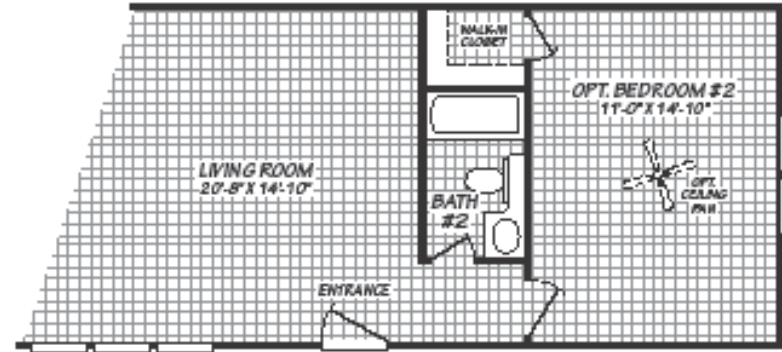

Wickett

Landmark Series

1,178 SQ. FT. (Approximate) 3 Bedroom, 2 Bath

Last Updated: 9-20-23

FACTORY SELECT HOMES
4890 W. Main St.
Farmington, NM 87401

FSMobileHomes.com | 1-800-750-8802

IMPORTANT: Alta Cima Corp reserves the right to modify, cancel or substitute products or features of this event at any time without prior notice or obligation. Pictures and other promotional materials are representative and may depict or contain floor plans, square footages, elevations, options, upgrades, extra design features, decorations, floor coverings, specialty light fixtures, custom paint and wall coverings, window treatments, landscaping, sound and alarm systems, furnishings, appliances, and other designer/decorator features and amenities that are not included as part of the home and/or may not be available at all locations. Home, pricing and community information is subject to change, and homes to prior sale, at any time without notice or obligation. ©2020 Alta Cima Corp. All rights reserved.