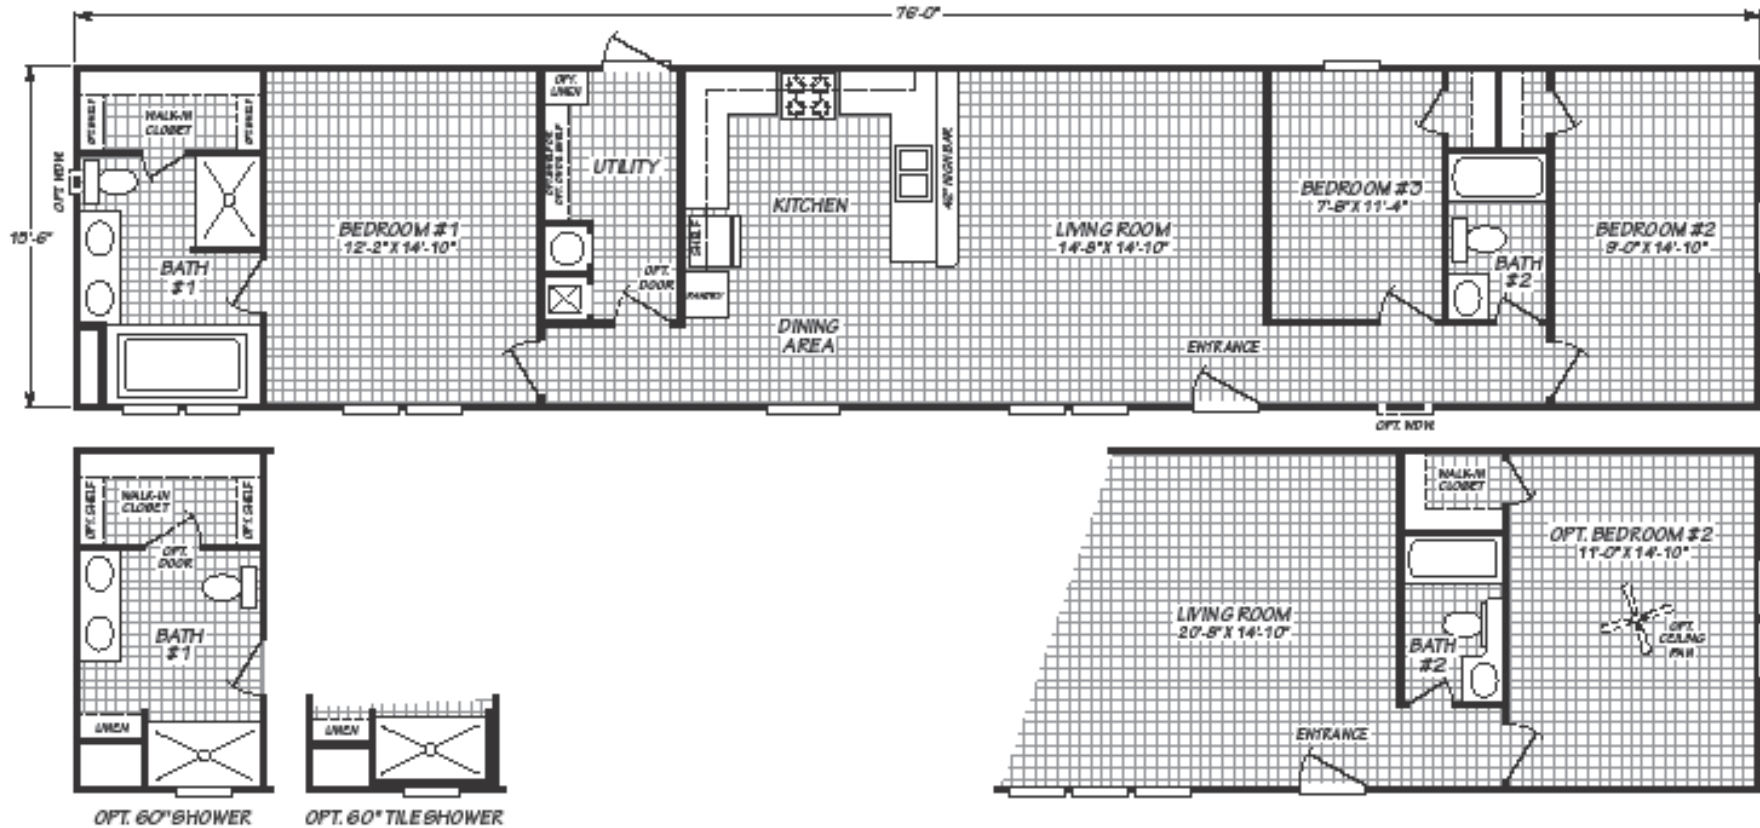

Wickett

Landmark Series

1,178 SQ. FT. (Approximate) 3 Bedroom, 2 Bath

Last Updated: 9-20-23

FACTORY SELECT HOMES
4890 W. Main St.
Farmington, NM 87401

FSMobileHomes.com | 1-800-750-8802

IMPORTANT: Alta Cima Corp reserves the right to modify, cancel or substitute products or features of this event at any time without prior notice or obligation. Pictures and other promotional materials are representative and may depict or contain floor plans, square footages, elevations, options, upgrades, extra design features, decorations, floor coverings, specialty light fixtures, custom paint and wall coverings, window treatments, landscaping, sound and alarm systems, furnishings, appliances, and other designer/decorator features and amenities that are not included as part of the home and/or may not be available at all locations. Home, pricing and community information is subject to change, and homes to prior sale, at any time without notice or obligation. ©2020 Alta Cima Corp. All rights reserved.