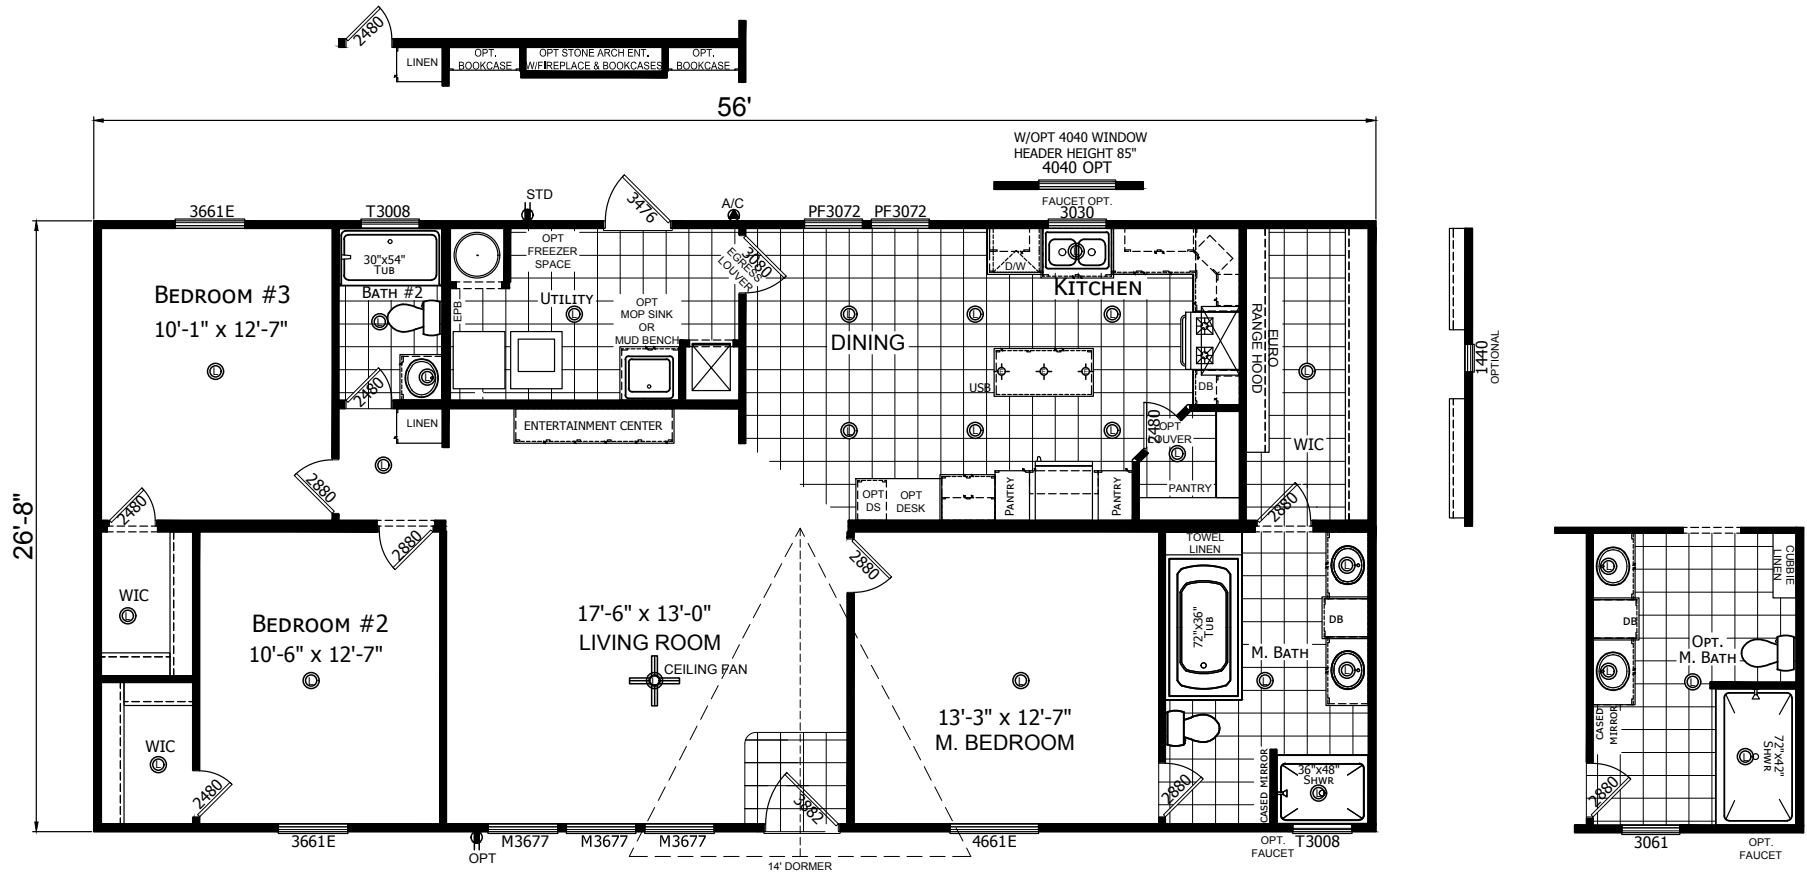

Wiggins

Select Series - Multi Section by Champion Homes | Burleson, TX

1,493 SQ. FT. (Approximate) 3 Bedroom, 2 Bath

Last Updated: 6-14-21

FACTORY SELECT HOMES
4890 W. Main St.
Farmington, NM 87401

FSMobileHomes.com | 1-800-750-8802