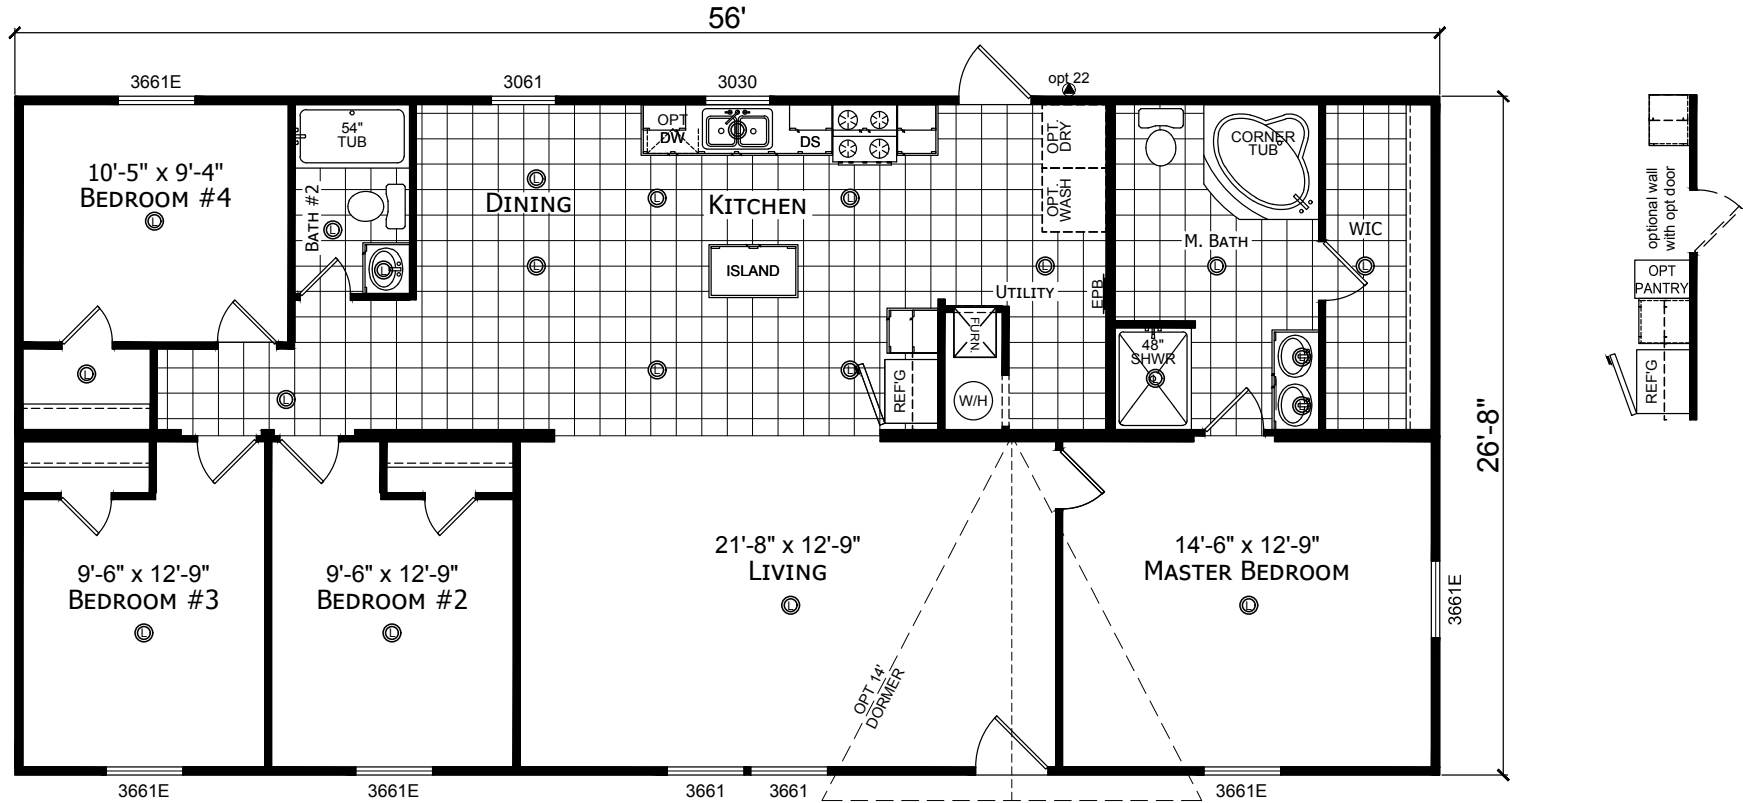

Wightman

Redman Classic Series - Multi Section by Champion Homes | Burleson, TX

1,493 SQ. FT. (Approximate) 4 Bedroom, 2 Bath

Last Updated: 6-14-21

FACTORY SELECT HOMES
4890 W. Main St.
Farmington, NM 87401