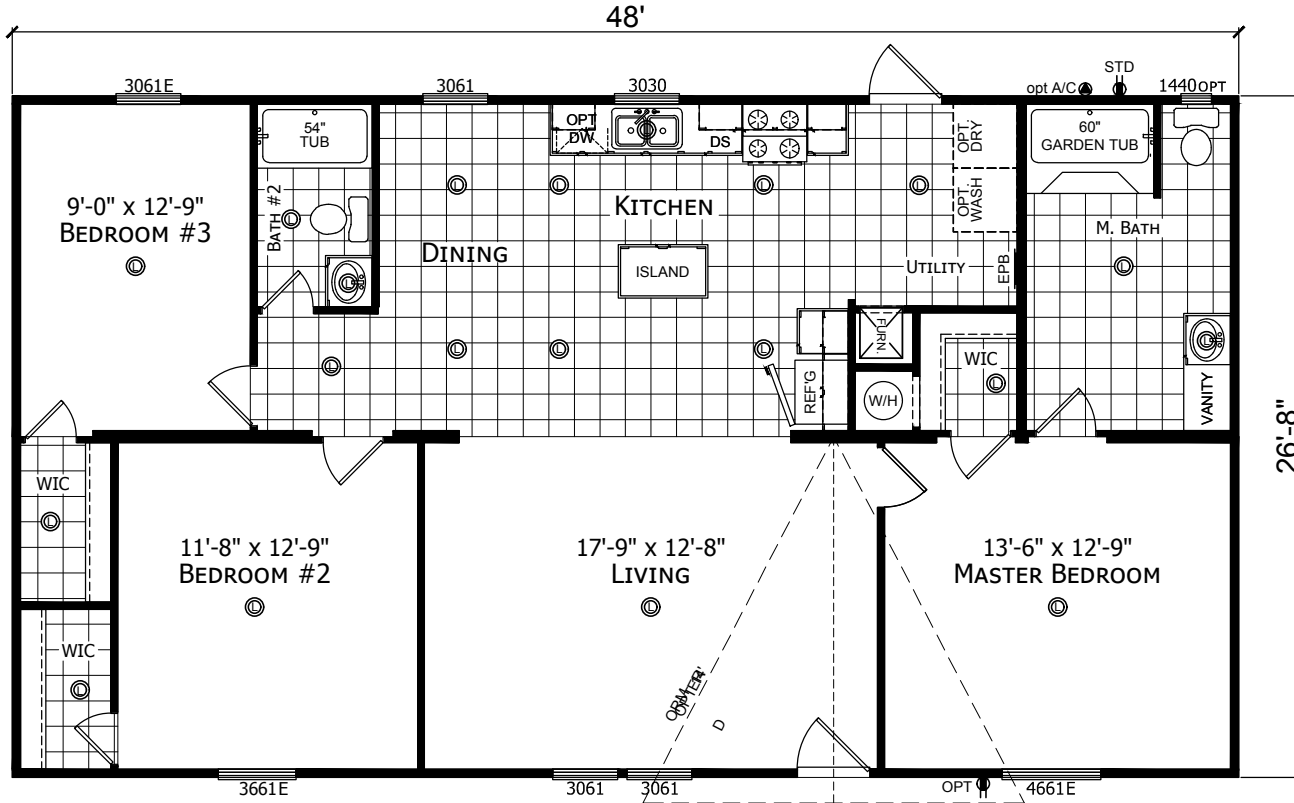

Wyatt

Redman Classic Series - Multi Section by Champion Homes | Burleson, TX

1,280 SQ. FT. (Approximate) 3 Bedroom, 2 Bath

Last Updated: 6-14-21

FACTORY SELECT HOMES
4890 W. Main St.
Farmington, NM 87401

FSMobileHomes.com | 1-800-750-8802