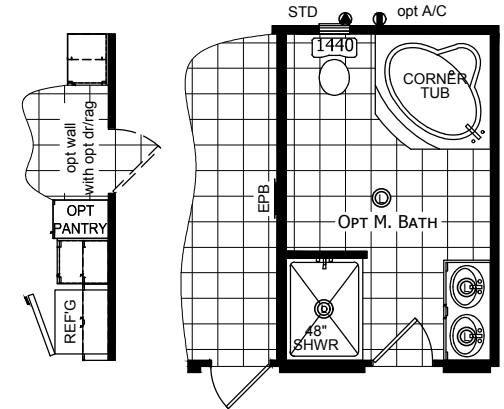

Wyatt

Redman Classic Series - Multi Section by Champion Homes | Burleson, TX

1,280 SQ. FT. (Approximate) 3 Bedroom, 2 Bath

Last Updated: 6-14-21

FACTORY SELECT HOMES
4890 W. Main St.
Farmington, NM 87401

FSMobileHomes.com | 1-800-750-8802