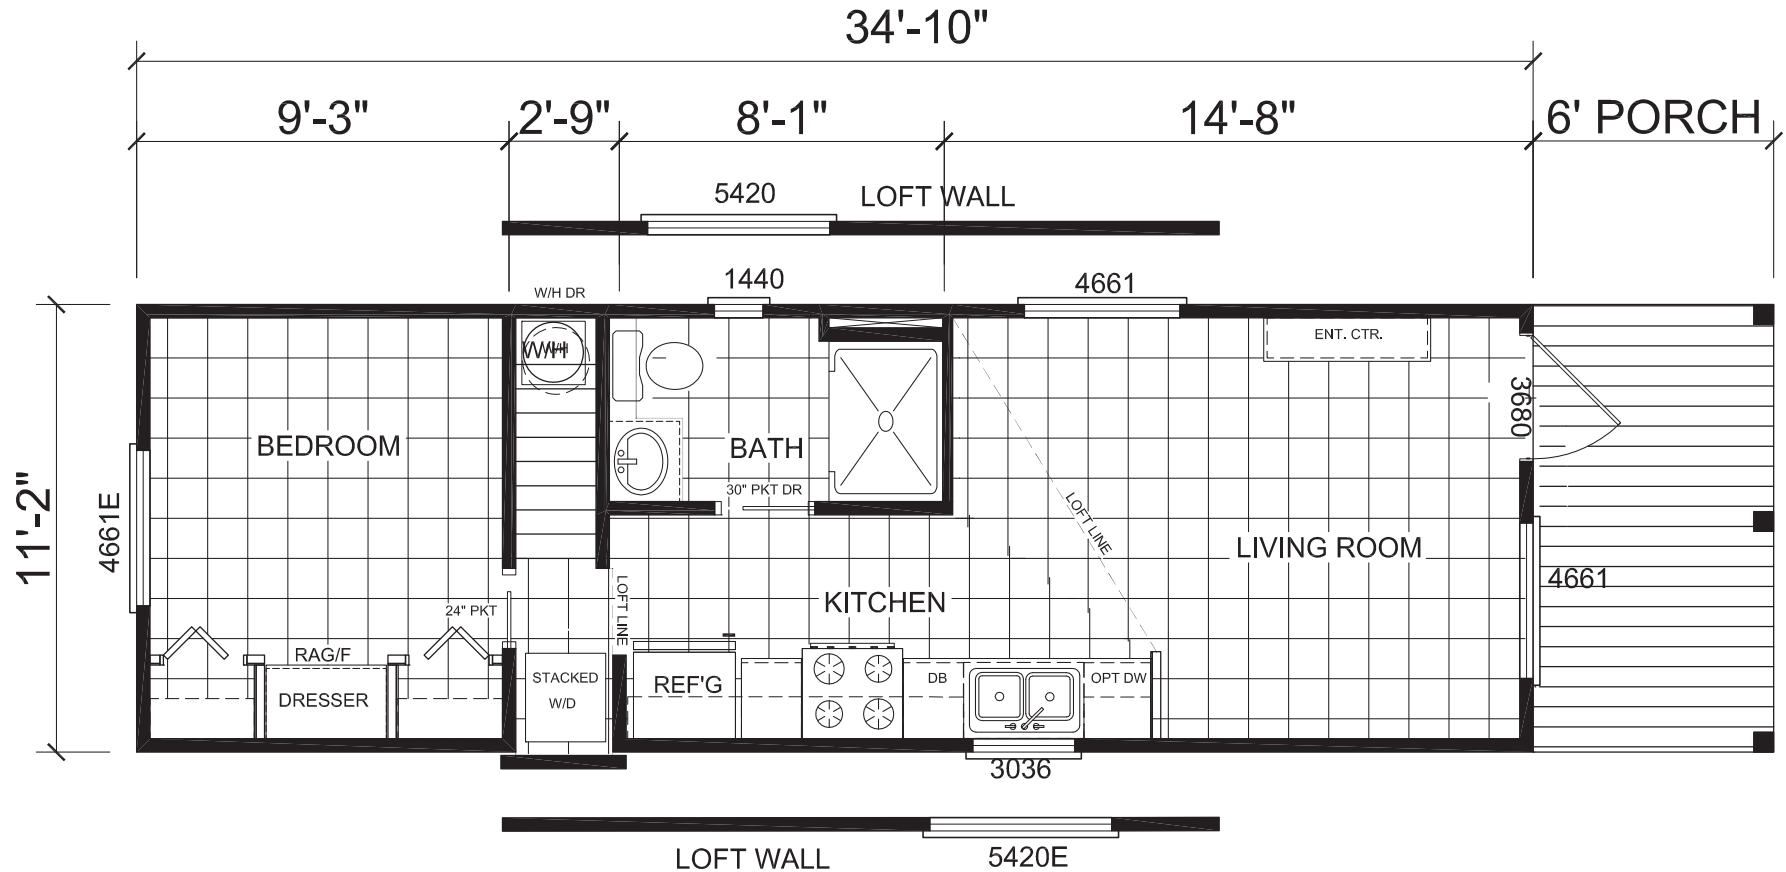

Aanisa

Imperial Series

399 SQ. FT. (Approximate) 1 Bedroom, 1 Bath

Park Models
"Factory Direct Value" **DIRECT**

Last Updated: 6-14-21

FACTORY SELECT HOMES

4890 W. Main St.
Farmington, NM 87401

FM.ParkModelsDirect.com | 1-800-279-4908