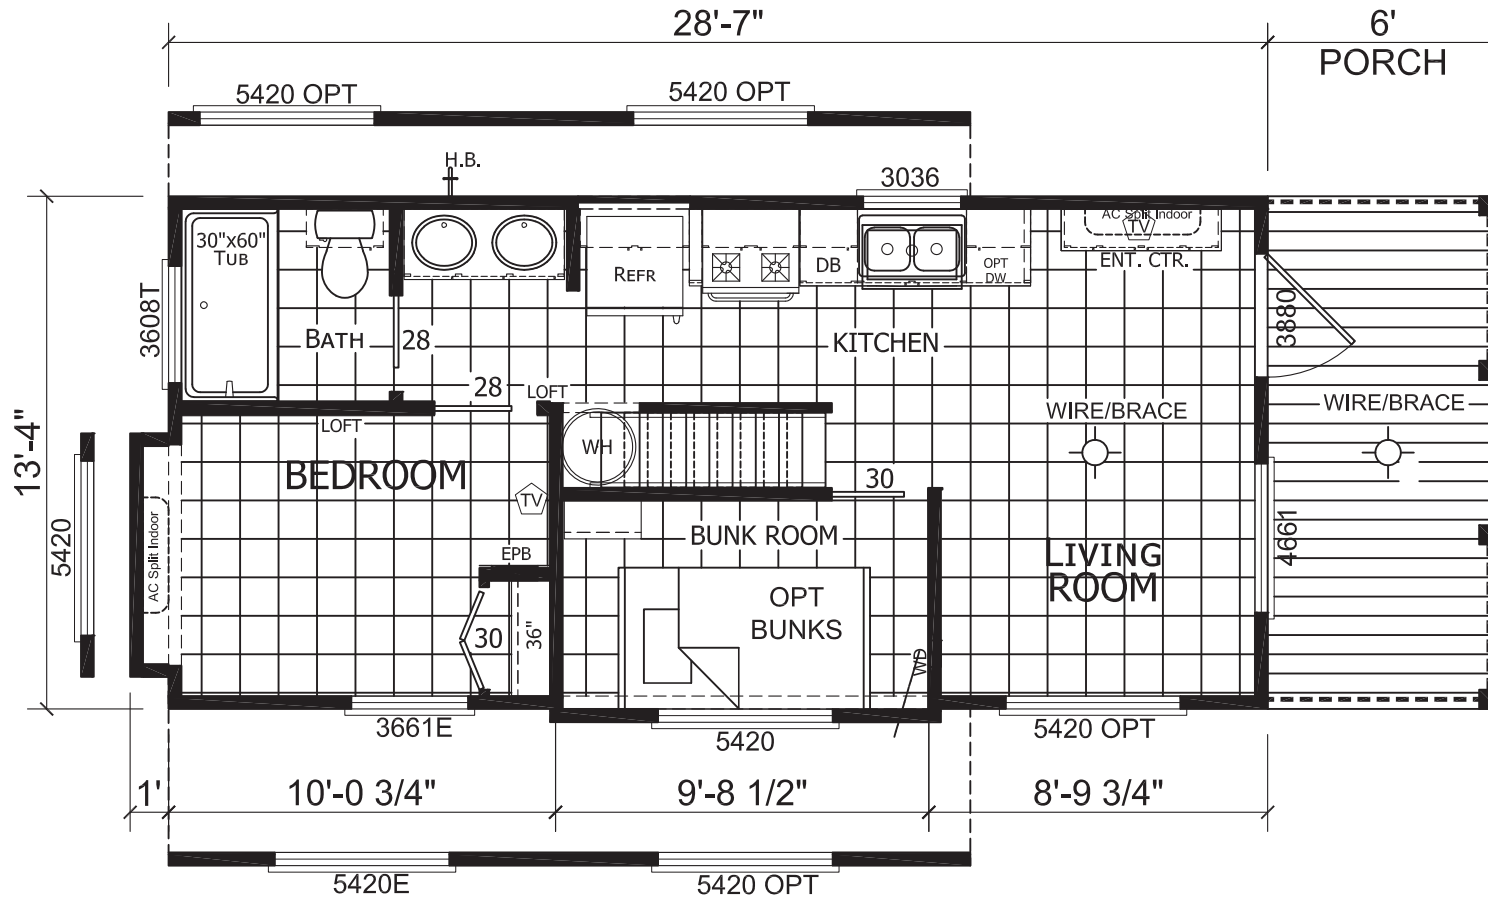

Abdella

Imperial Series

399 SQ. FT. (Approximate) 2 Bedroom, 1 Bath

Park Models
"Factory Direct Value" **DIRECT**

Last Updated: 3-6-23

FACTORY SELECT HOMES

4890 W. Main St.
Farmington, NM 87401

FM.ParkModelsDirect.com | 1-800-279-4908